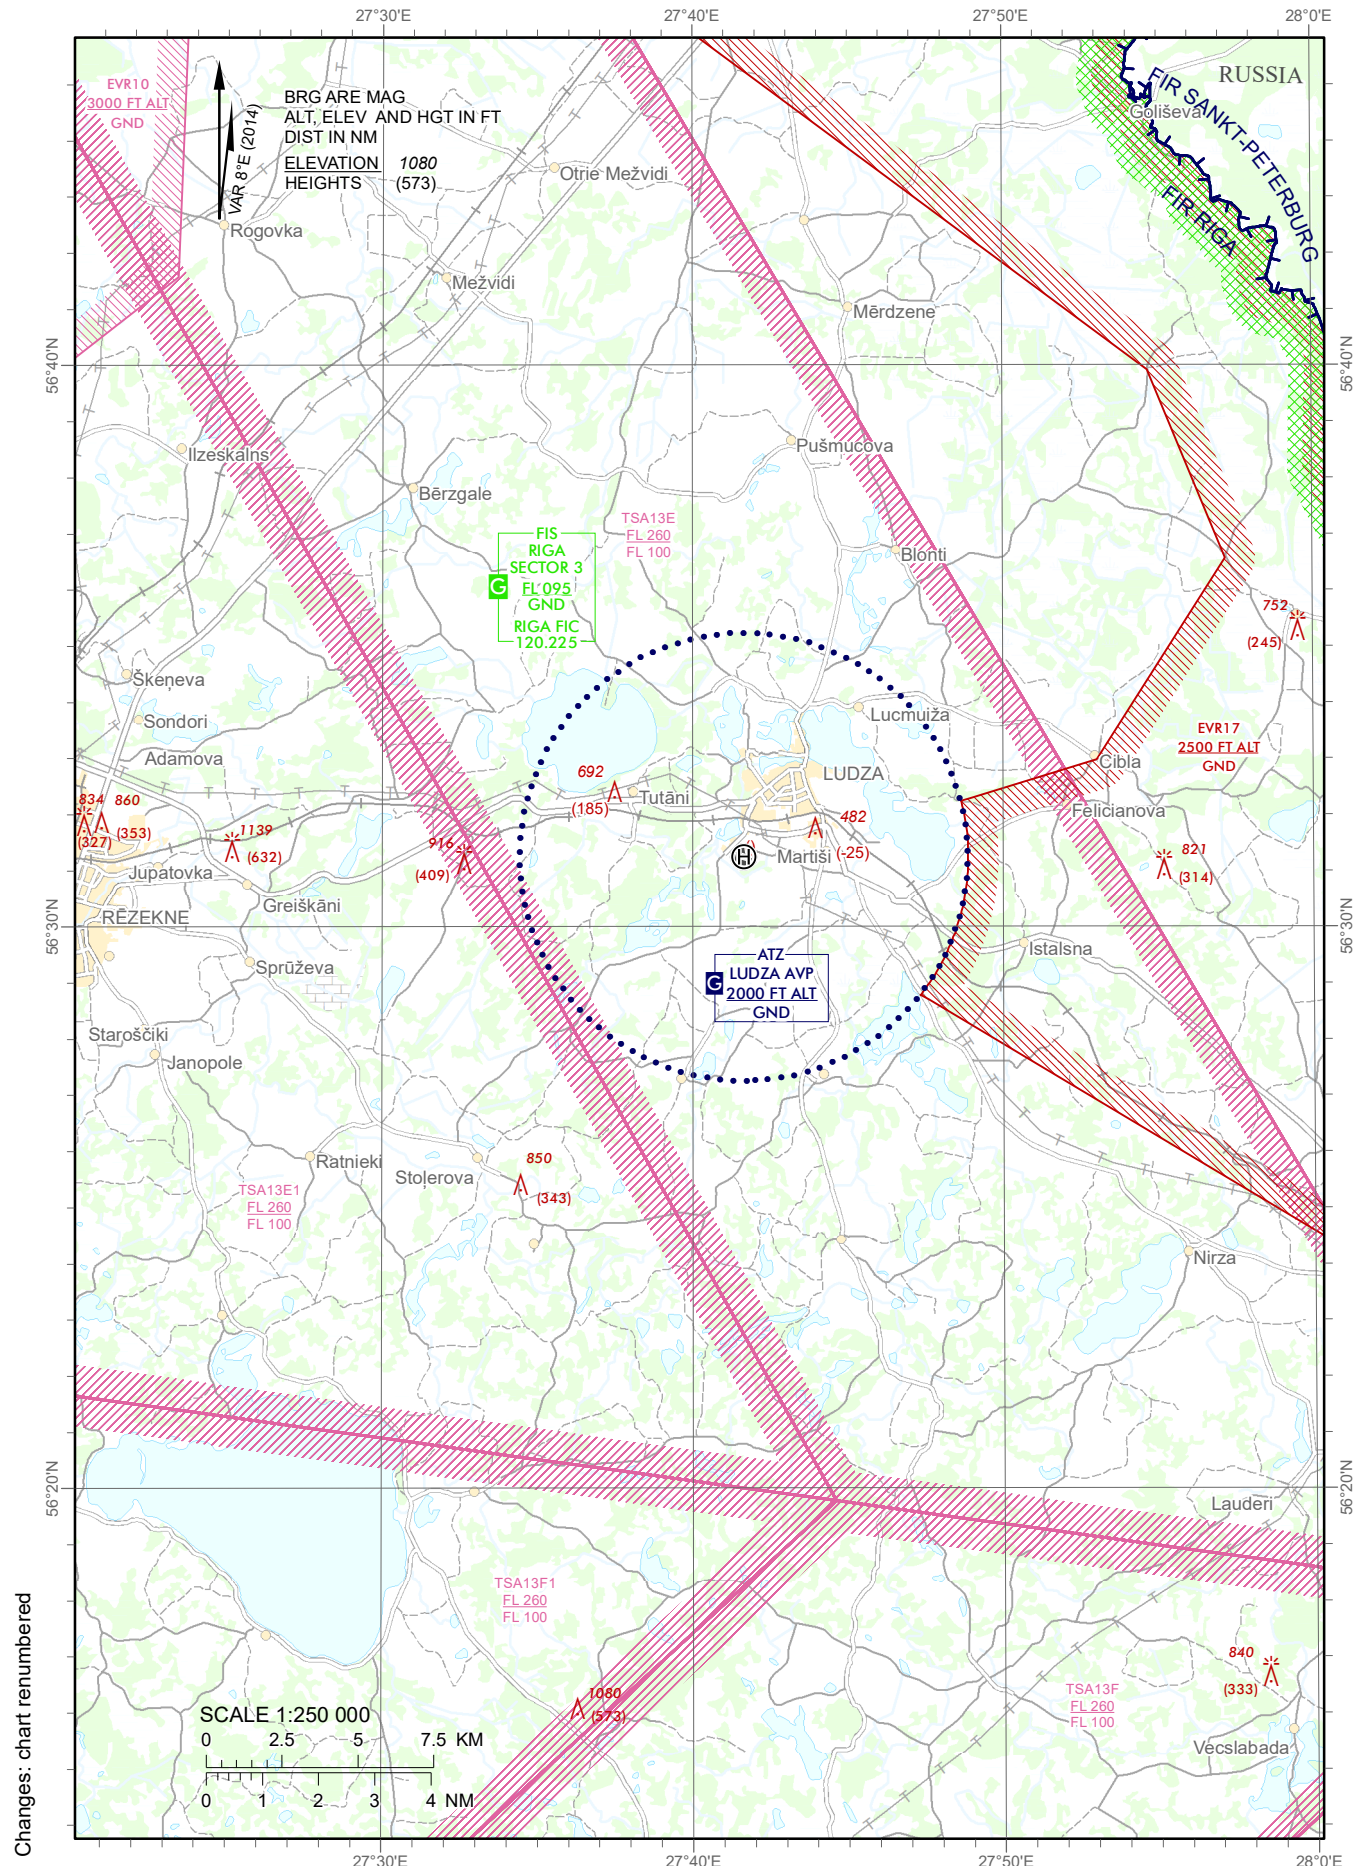

VISUAL APPROACH CHART - ICAO

HELIPORT ELEV 507 ft  
HEIGHTS RELATED TO  
AD ELEV

LUDZA  
LUDZA AVP

Changes: chart renumbered

*INTENTIONALLY LEFT BLANK*