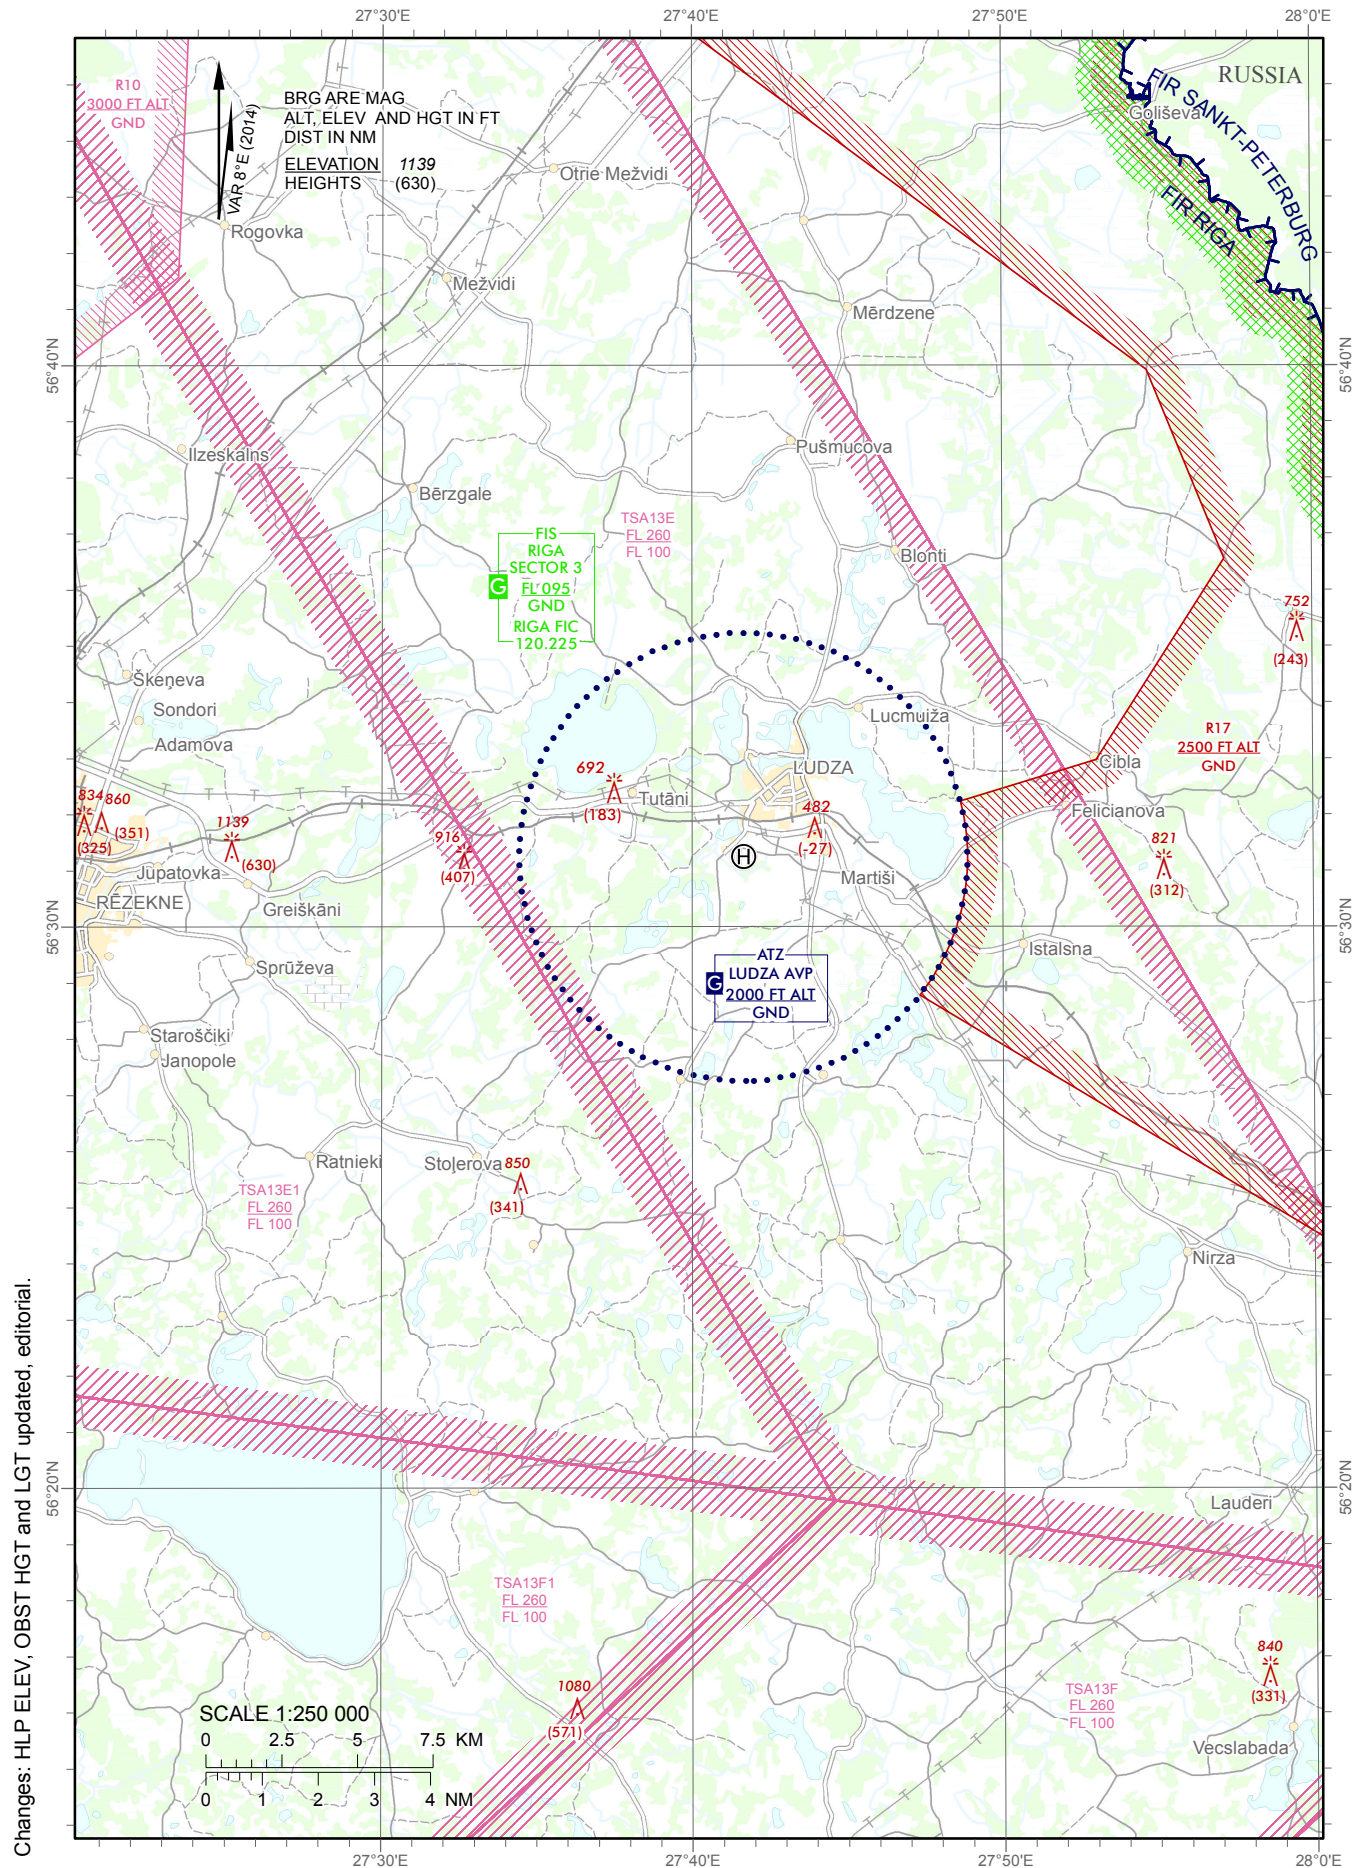

**VISUAL
APPROACH
CHART - ICAO**

**HELIPORT ELEV 509 ft
HEIGHTS RELATED TO
HLP ELEV**

**LUDZA
LUDZA AVP**

Changes: HLP ELEV, OBST HGT and LGT updated, editorial.

INTENTIONALLY LEFT BLANK