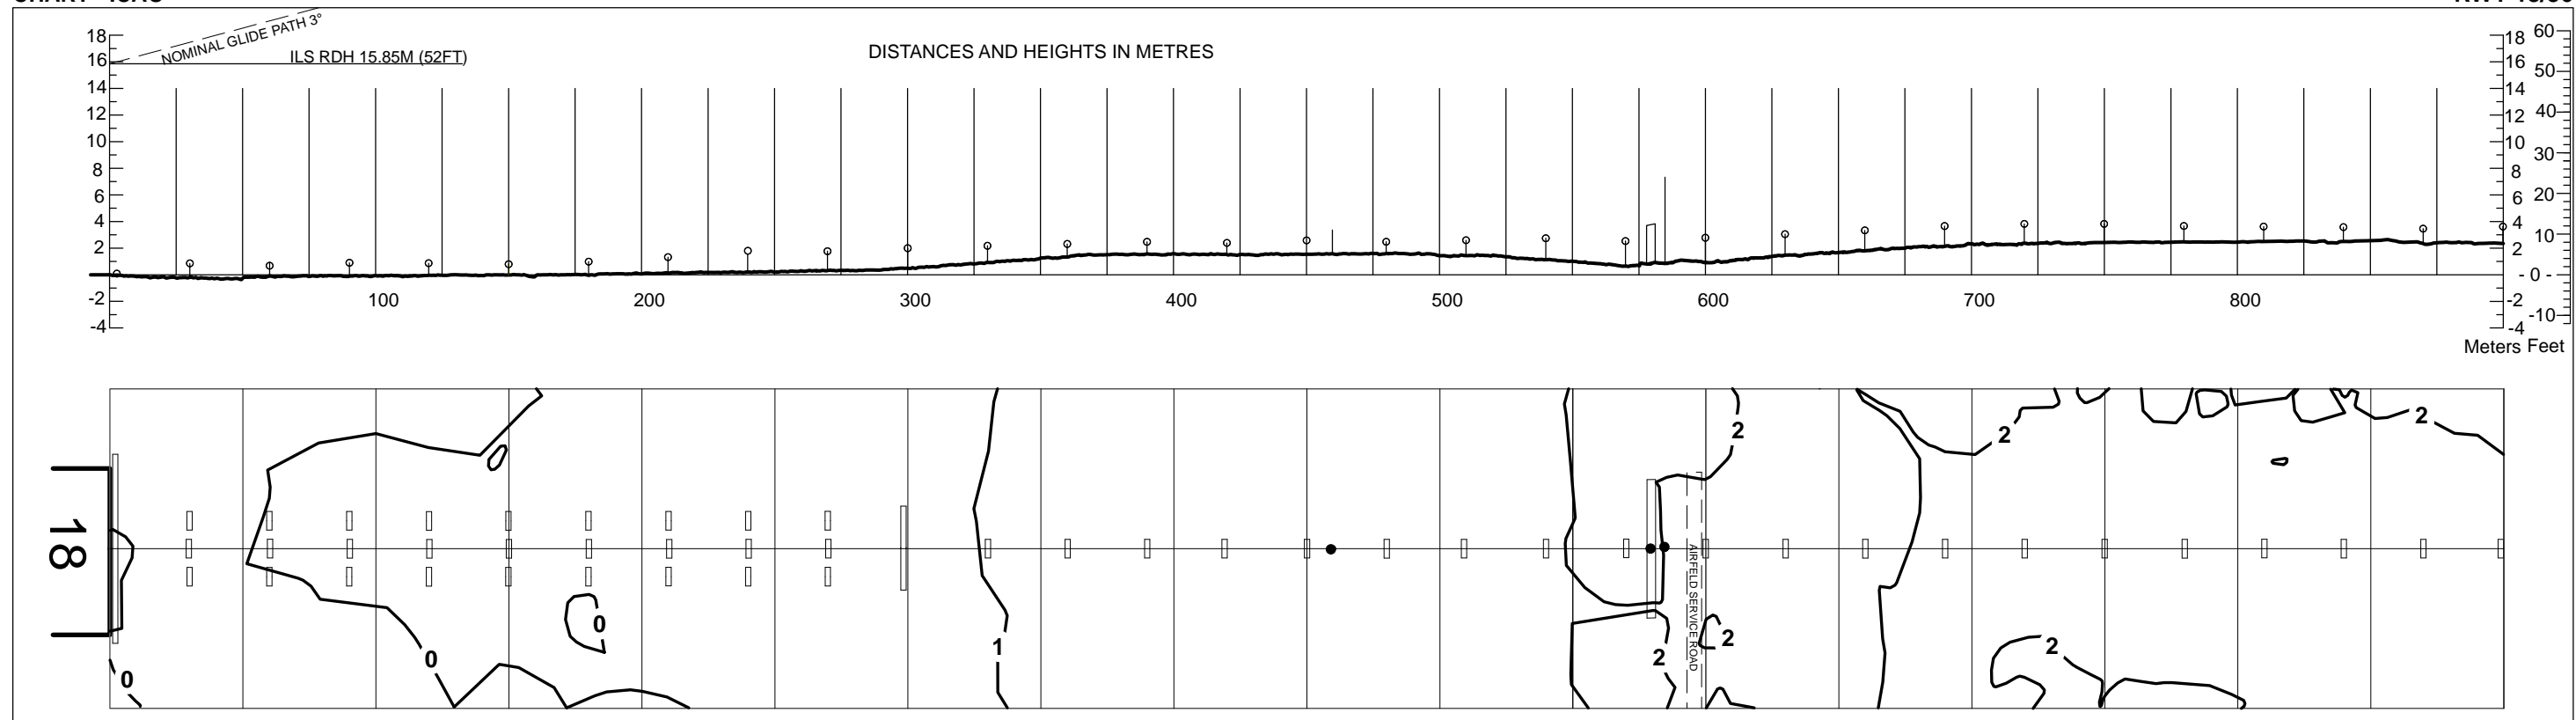

PRECISION
APPROACH TERRAIN
CHART - ICAO

RIGA

RWY 18/36

LEGEND

CONTOUR		APPROACH LIGHTS	
CENTRE LINE PROFILE		ANTENNA, POLE	

HORIZONTAL SCALE 1:2 500
 VERTICAL SCALE 1 : 500

CONTOURS AND HEIGHTS ARE RELATED TO ELEVATION OF RWY THR

Changes: new chart

INTENTIONALLY LEFT BLANK