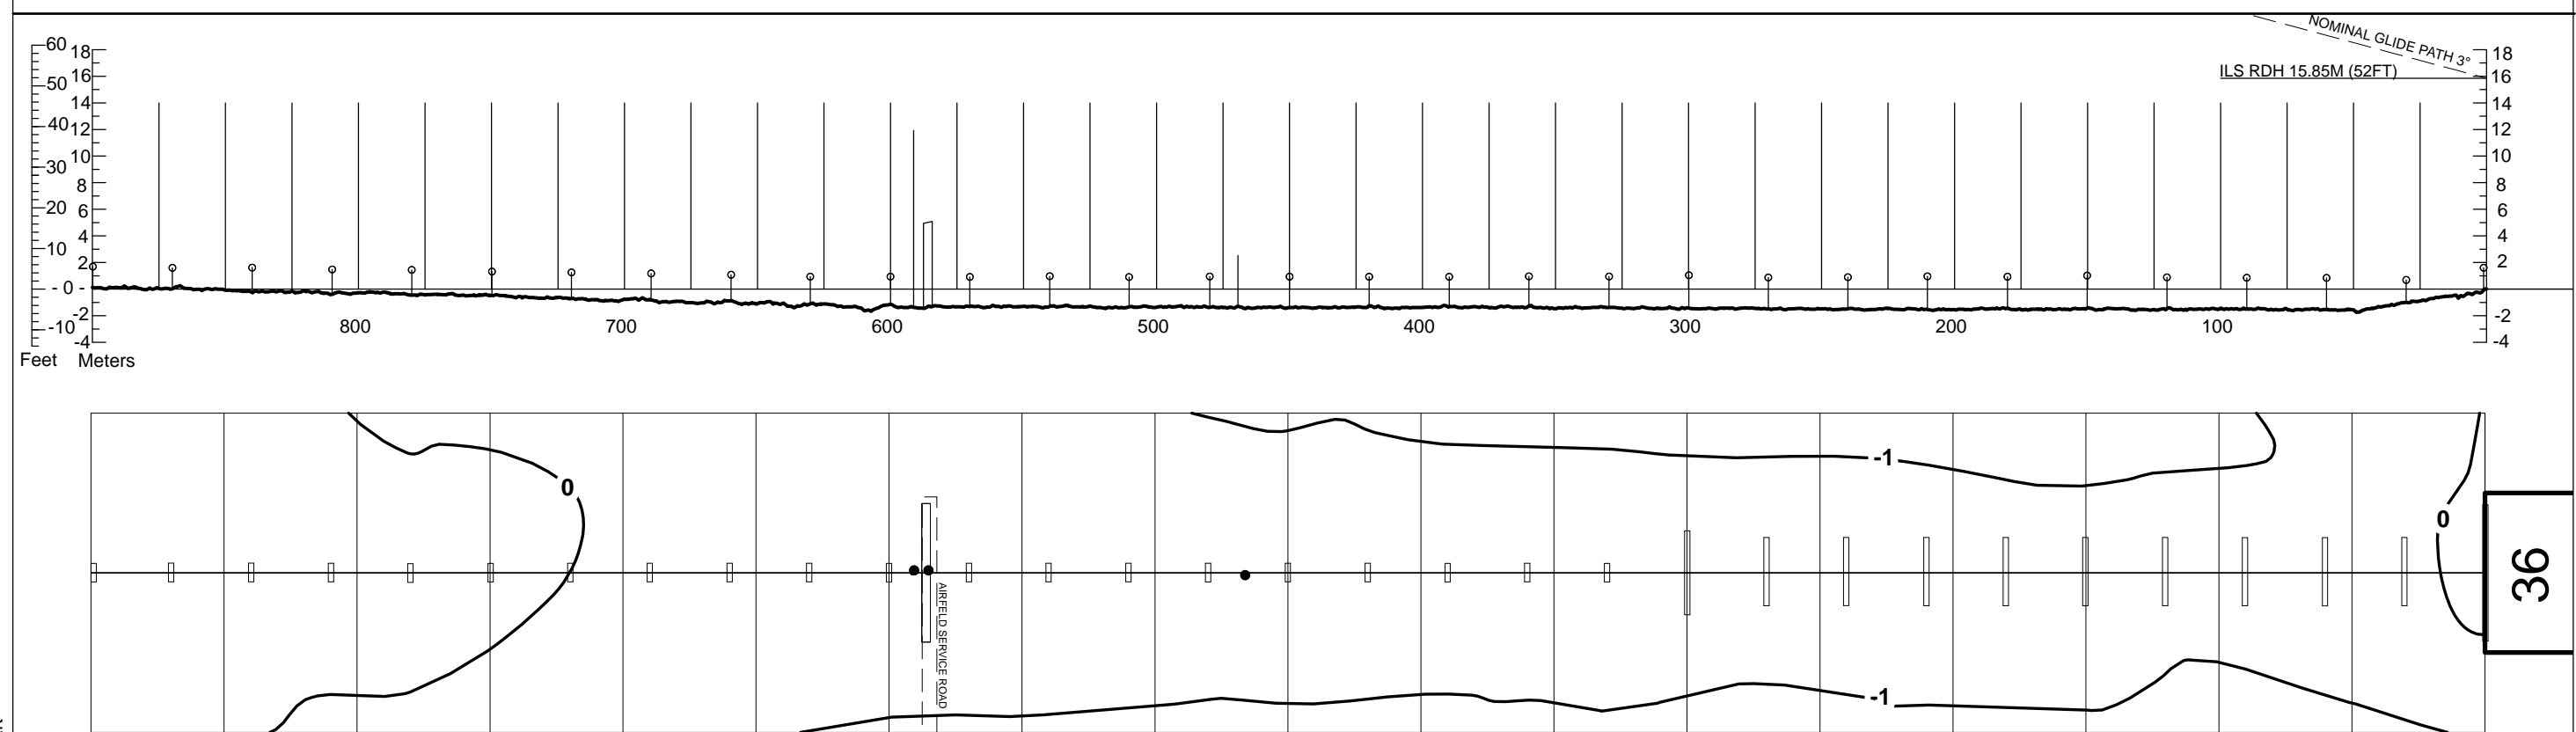

PRECISION
APPROACH TERRAIN
CHART - ICAO

RIGA

RWY 18/36

LEGEND

CONTOUR		APPROACH LIGHTS	
CENTRE LINE PROFILE		ANTENNA, POLE	

HORIZONTAL SCALE 1:2 500
 VERTICAL SCALE 1 : 500

CONTOURS AND HEIGHTS ARE RELATED TO ELEVATION OF RWY THR

Changes: new chart

INTENTIONALLY LEFT BLANK