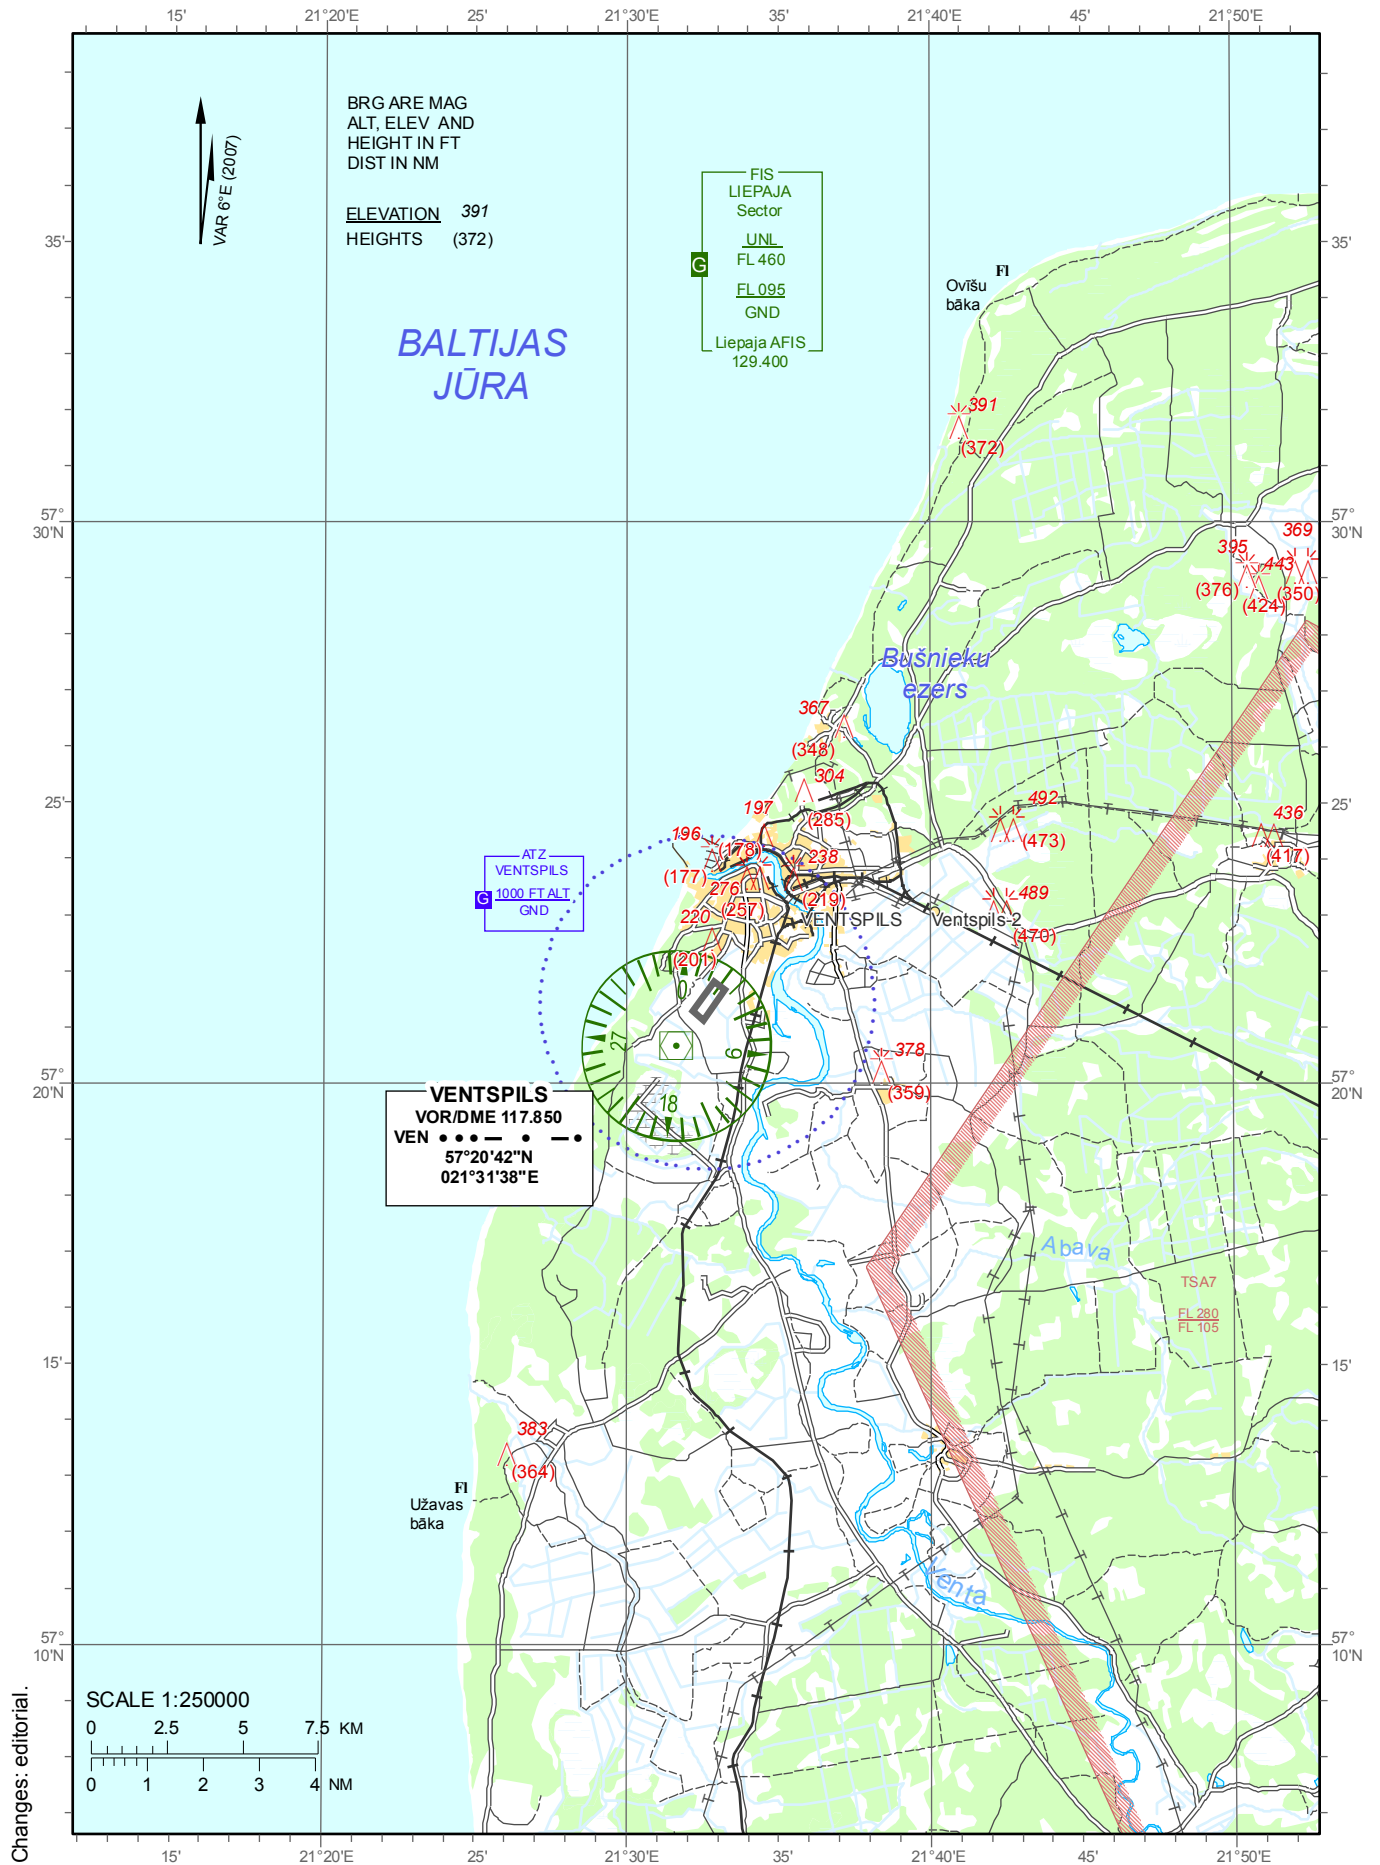

**VISUAL
APPROACH
CHART - ICAO**

**AERODROME ELEV 19'
HEIGHTS RELATED TO
AD ELEV**

METEO 126.800

VENTSPILS

Changes: editorial.

INTENTIONALLY LEFT BLANK