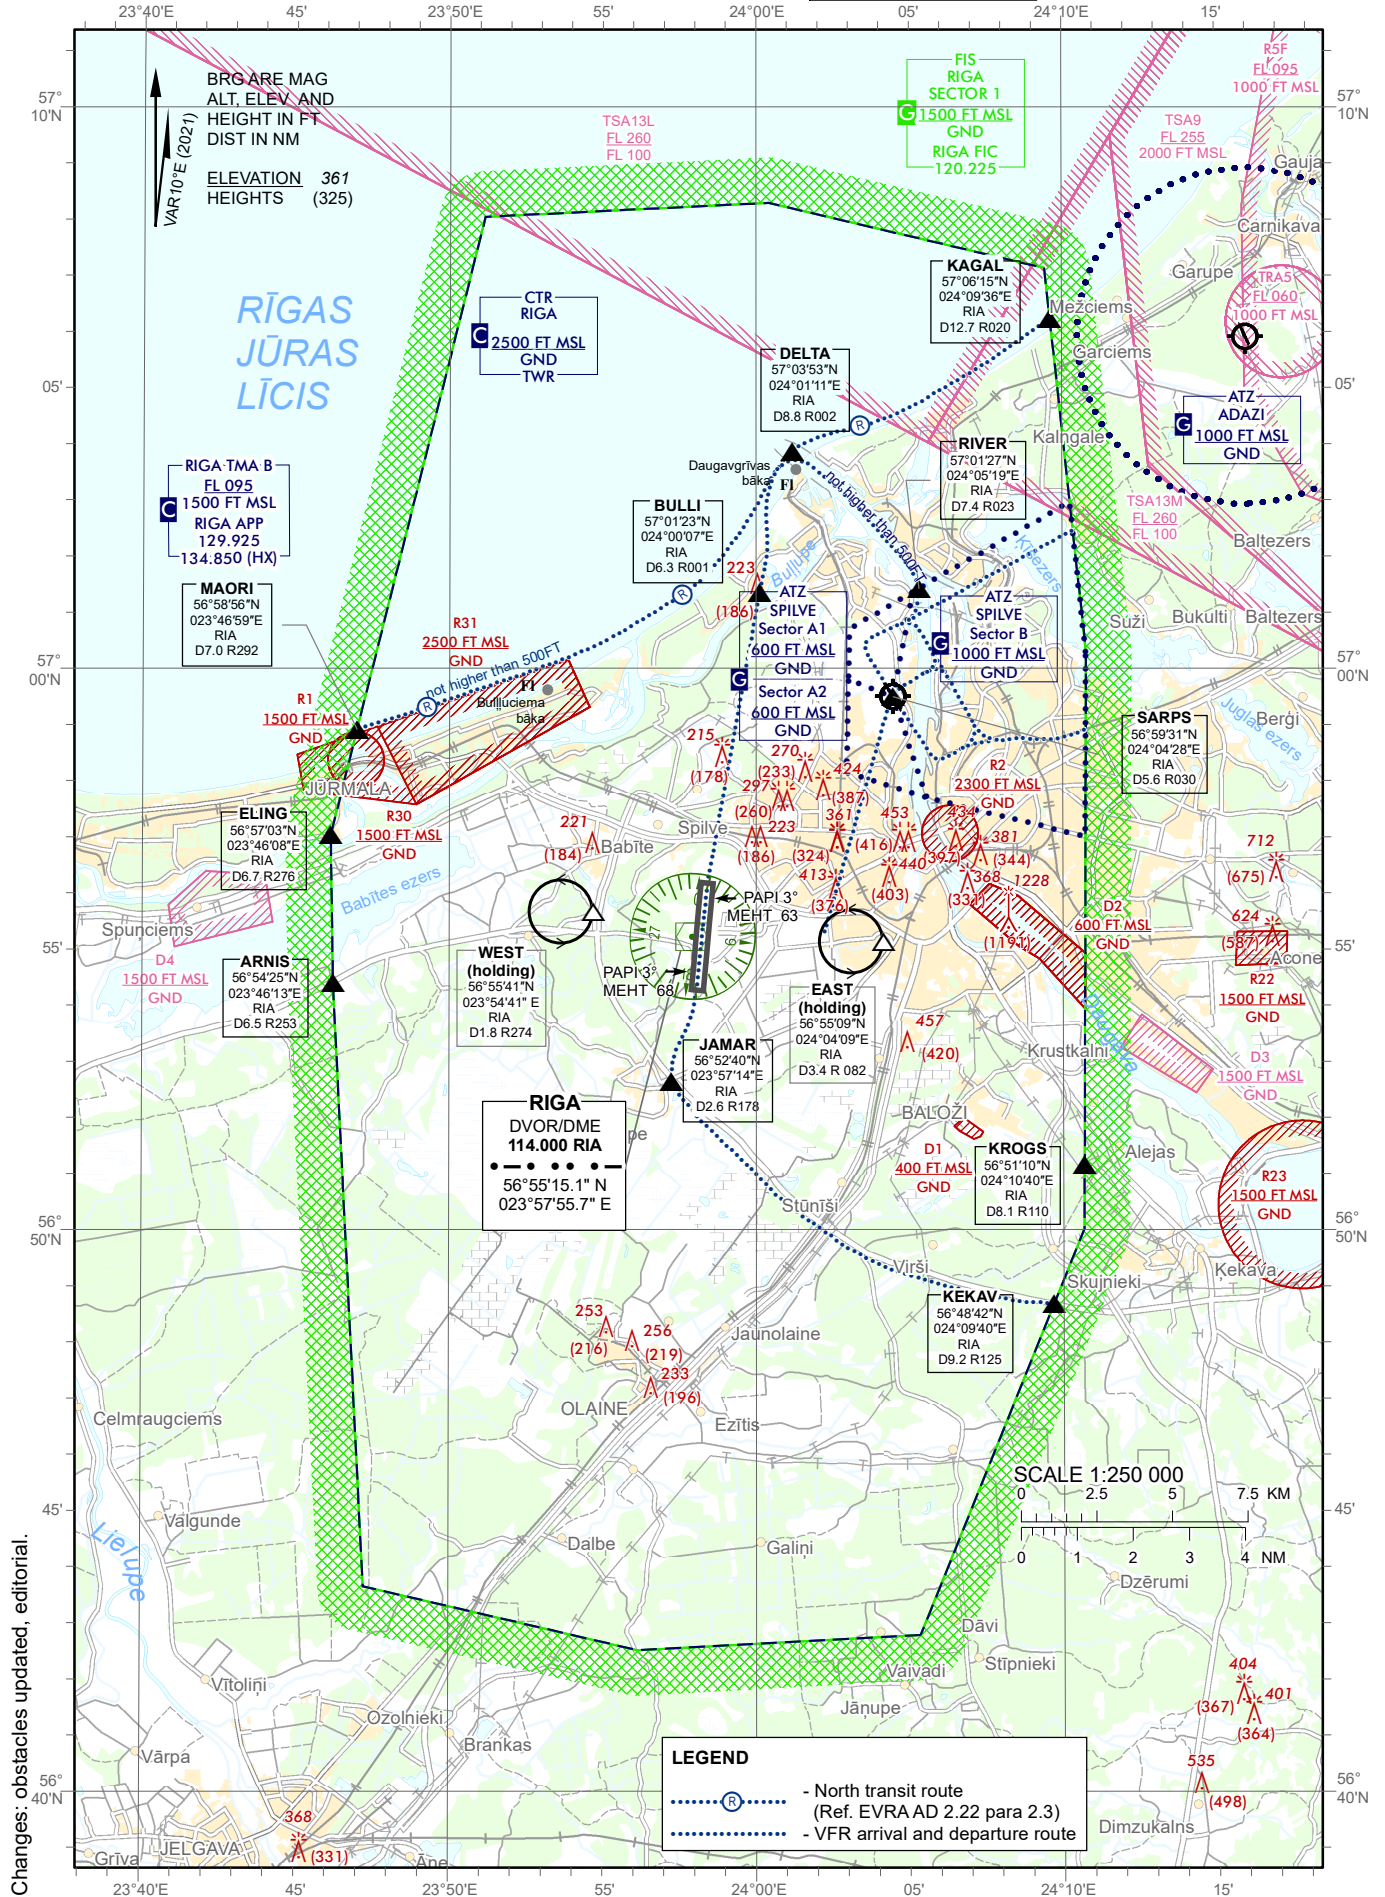

**VISUAL  
APPROACH  
CHART - ICAO**

**AERODROME ELEV 37 ft  
HEIGHTS RELATED TO  
AD ELEV**

APP	129.925
TWR	134.850(HX)
ATIS	120.180
FIC	120.225

**RIGA**

*INTENTIONALLY LEFT BLANK*