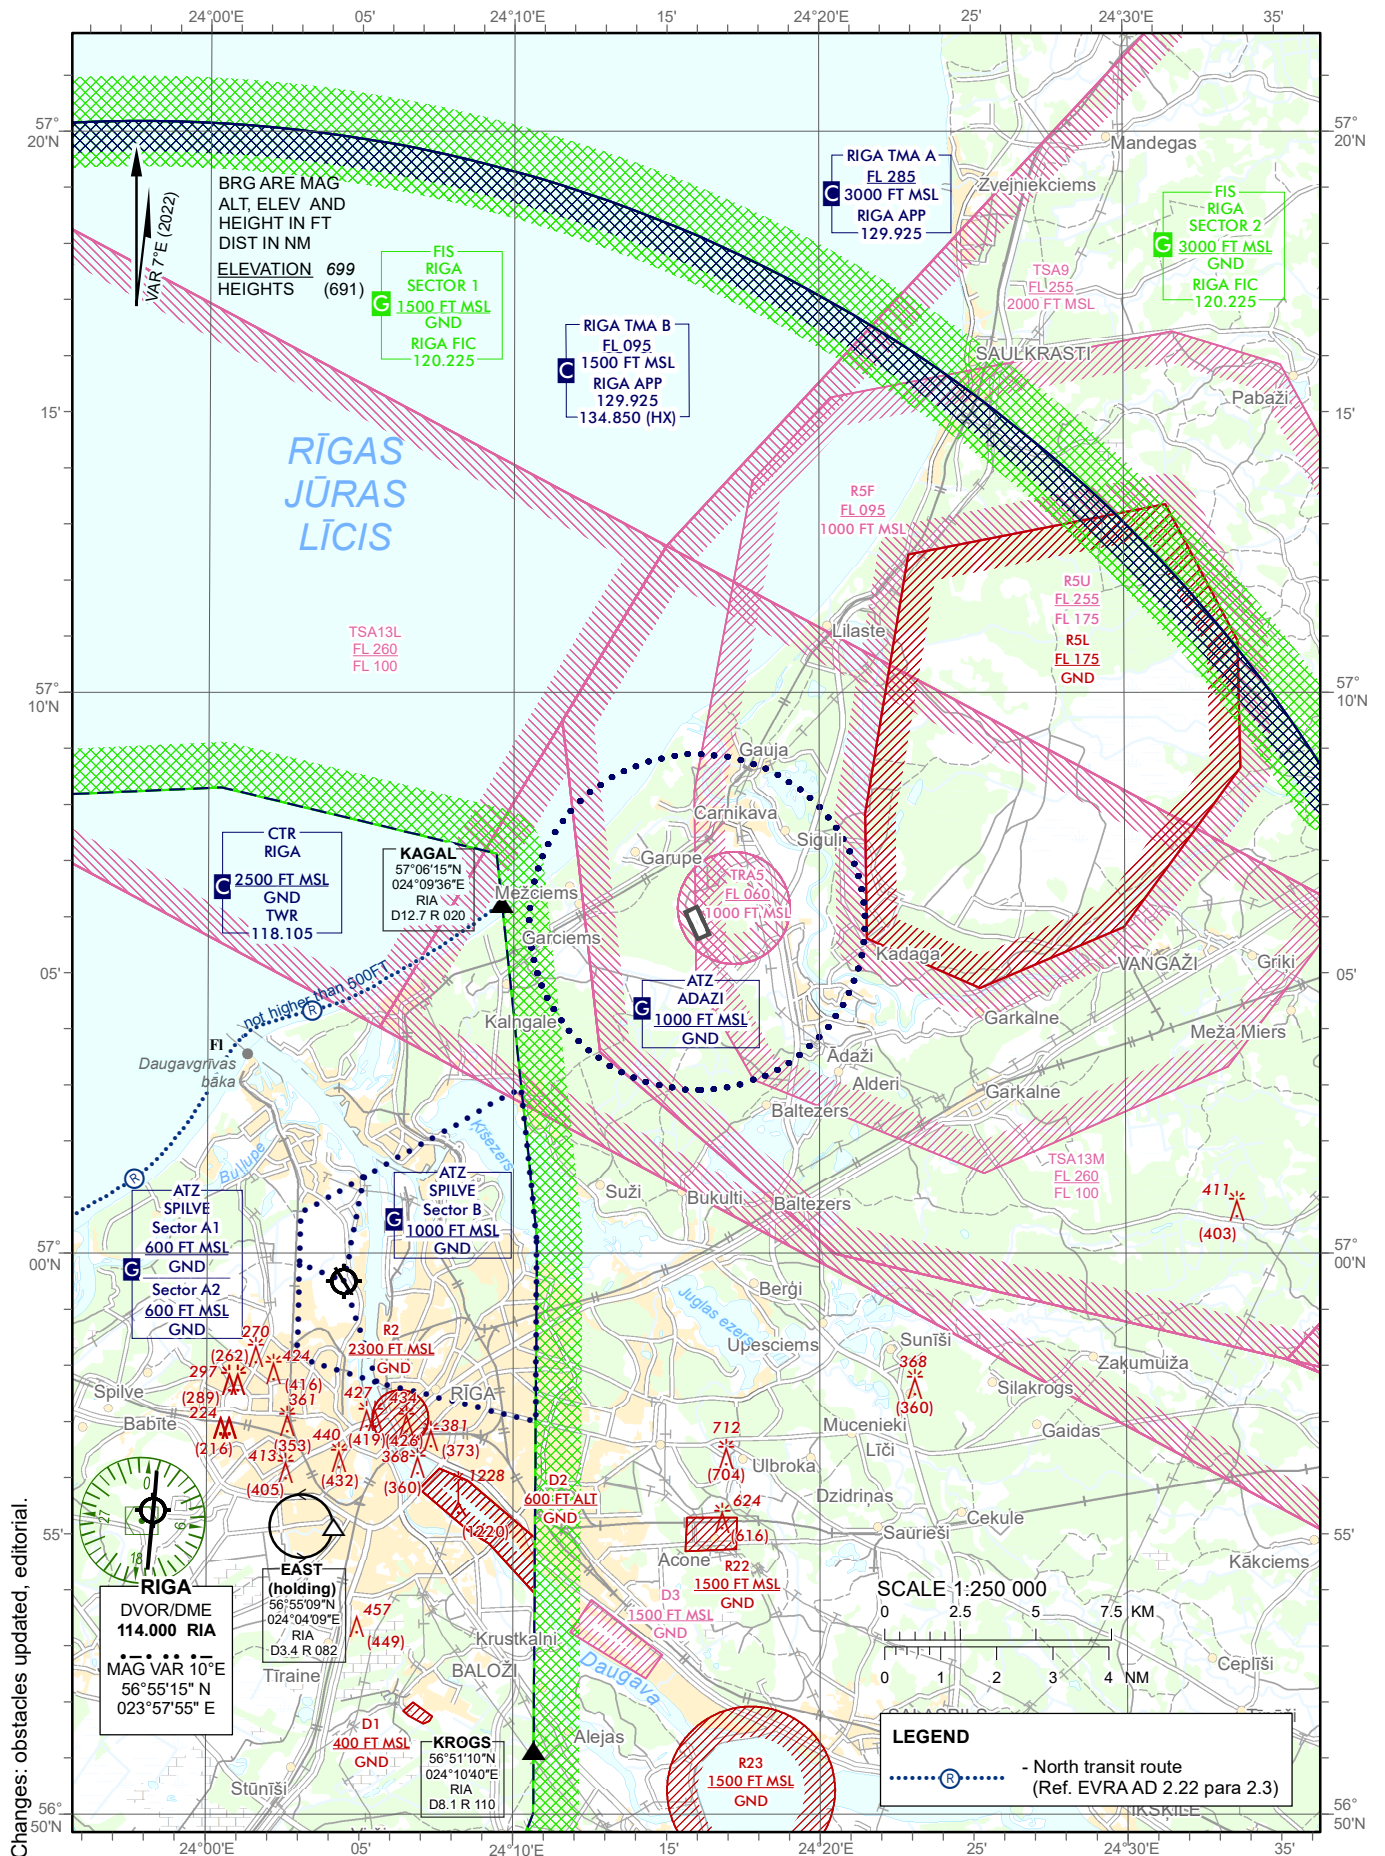

**VISUAL
APPROACH
CHART - ICAO**

**AERODROME ELEV 8 ft
HEIGHTS RELATED TO
AD ELEV**

RADIO 127.130

ADAZI

INTENTIONALLY LEFT BLANK