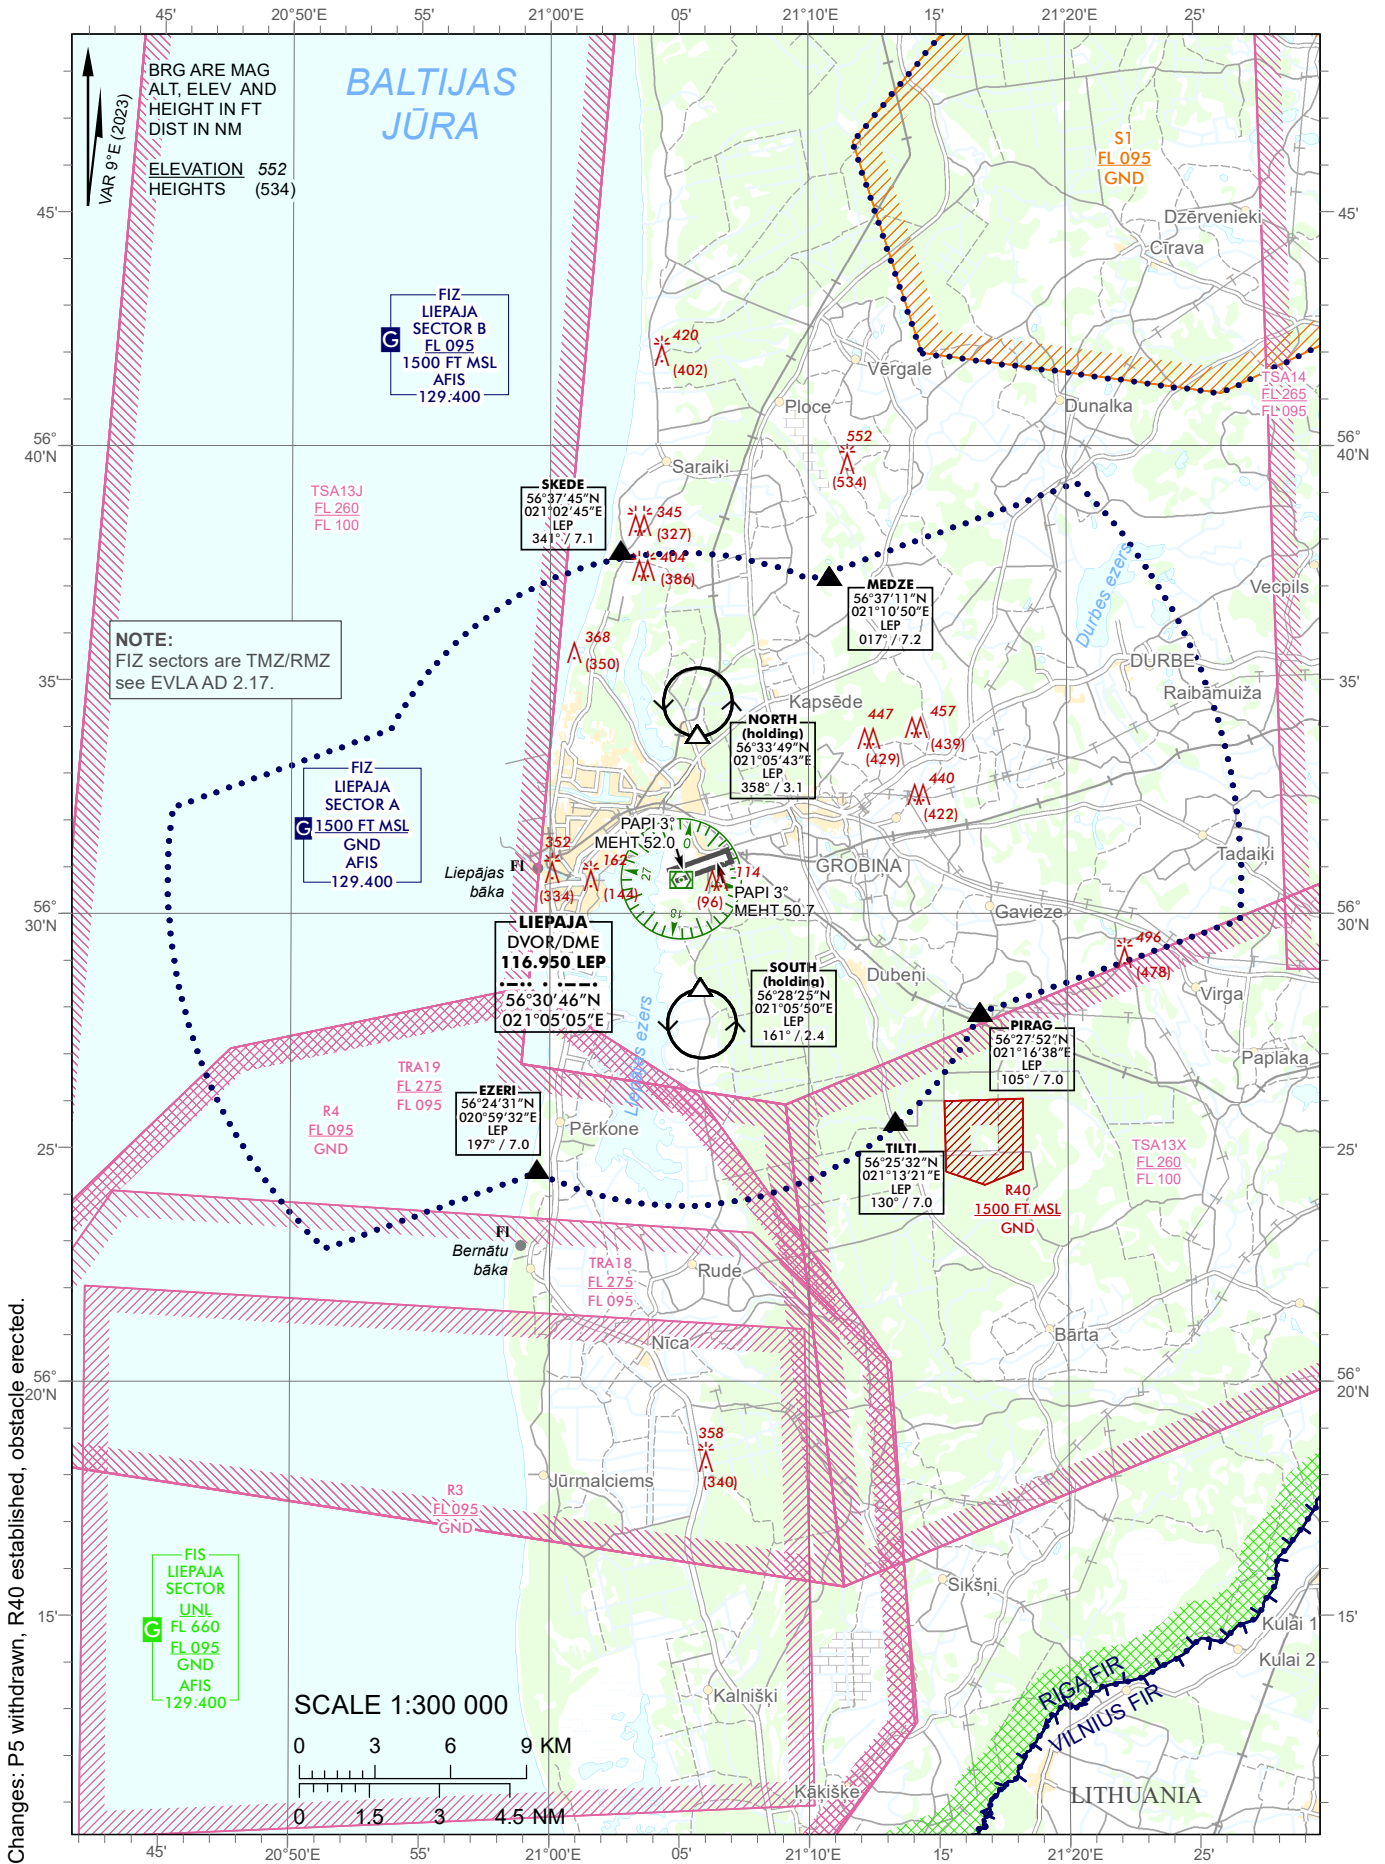

**VISUAL
APPROACH
CHART – ICAO**

**AERODROME ELEV 18 ft
HEIGHTS RELATED TO
AD ELEV**

AFIS 129.400

LIEPAJA

INTENTIONALLY LEFT BLANK