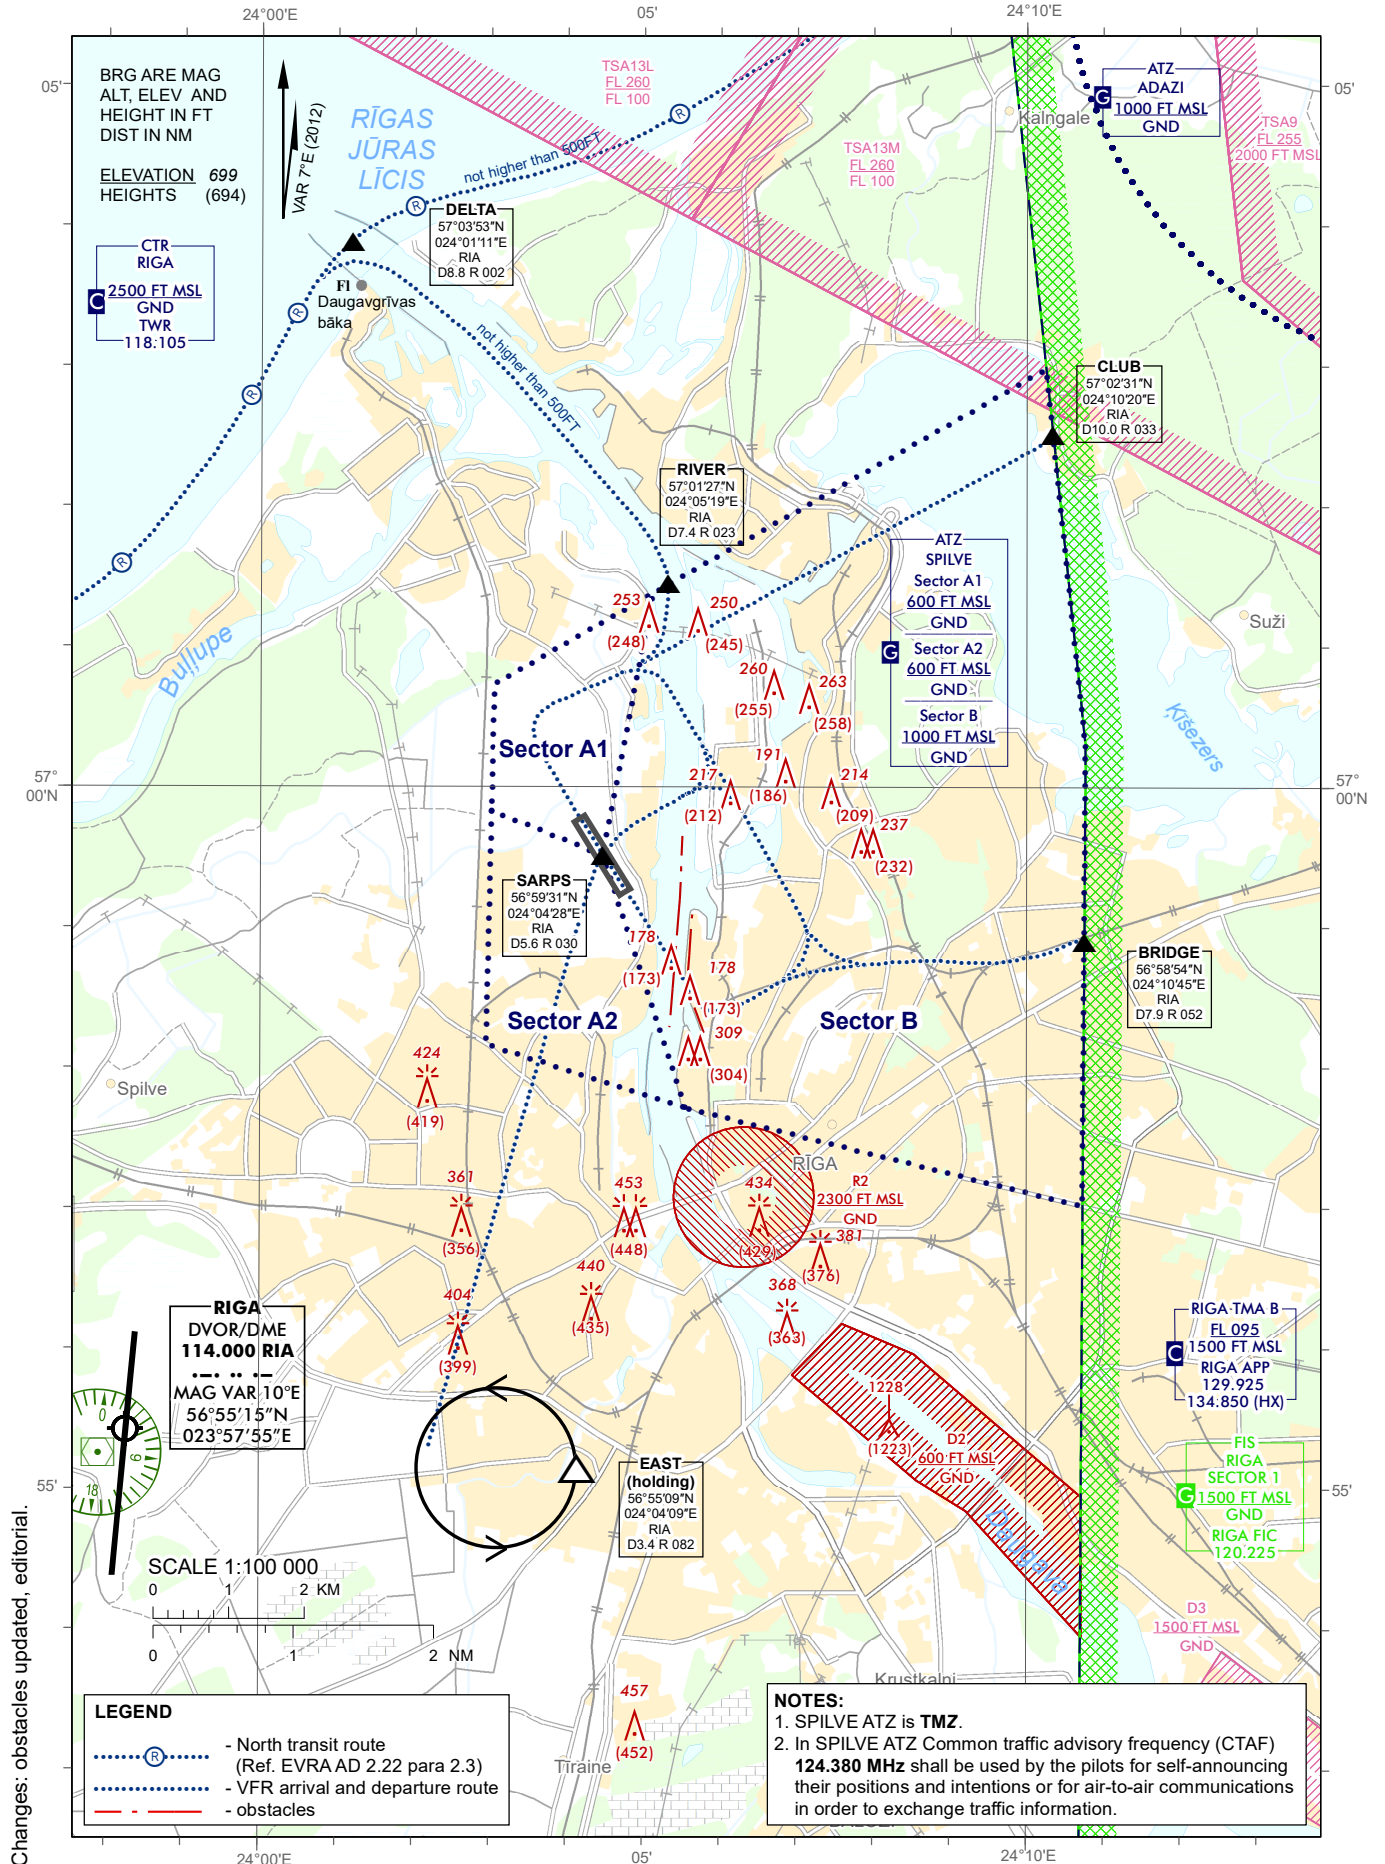

ARRIVAL AND DEPARTURE ROUTE CHART

AERODROME ELEV 5 ft
HEIGHTS RELATED TO
AD ELEV

RIGA
SPILVE

Changes: obstacles updated, editorial.

INTENTIONALLY LEFT BLANK