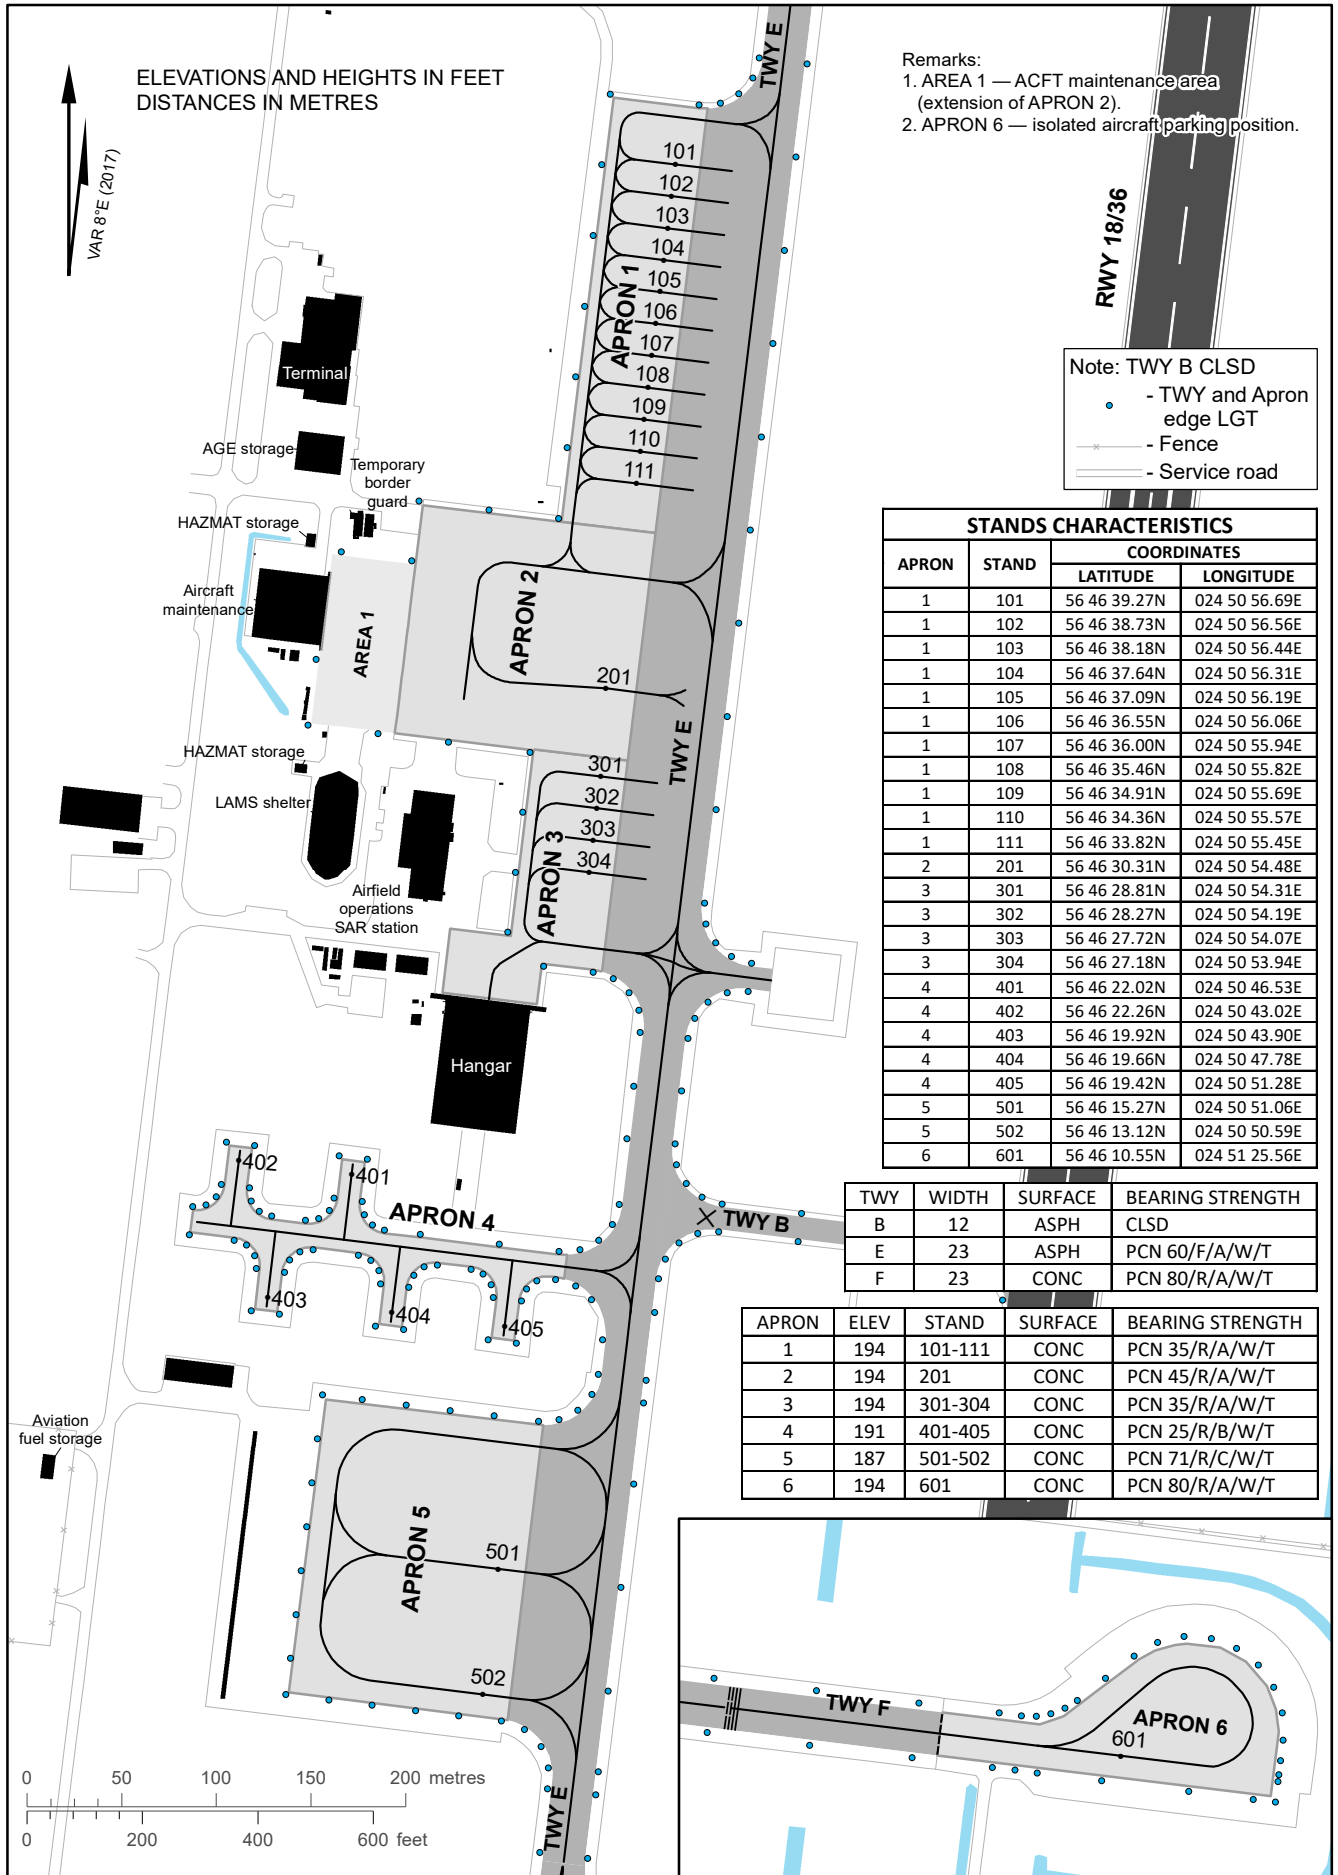

**AIRCRAFT PARKING/
DOCKING CHART - ICAO**

**APRON ELEV
191 FT**

TWR 118.155
ATIS 124.805

LIELVARDE (MIL)

INTENTIONALLY LEFT BLANK