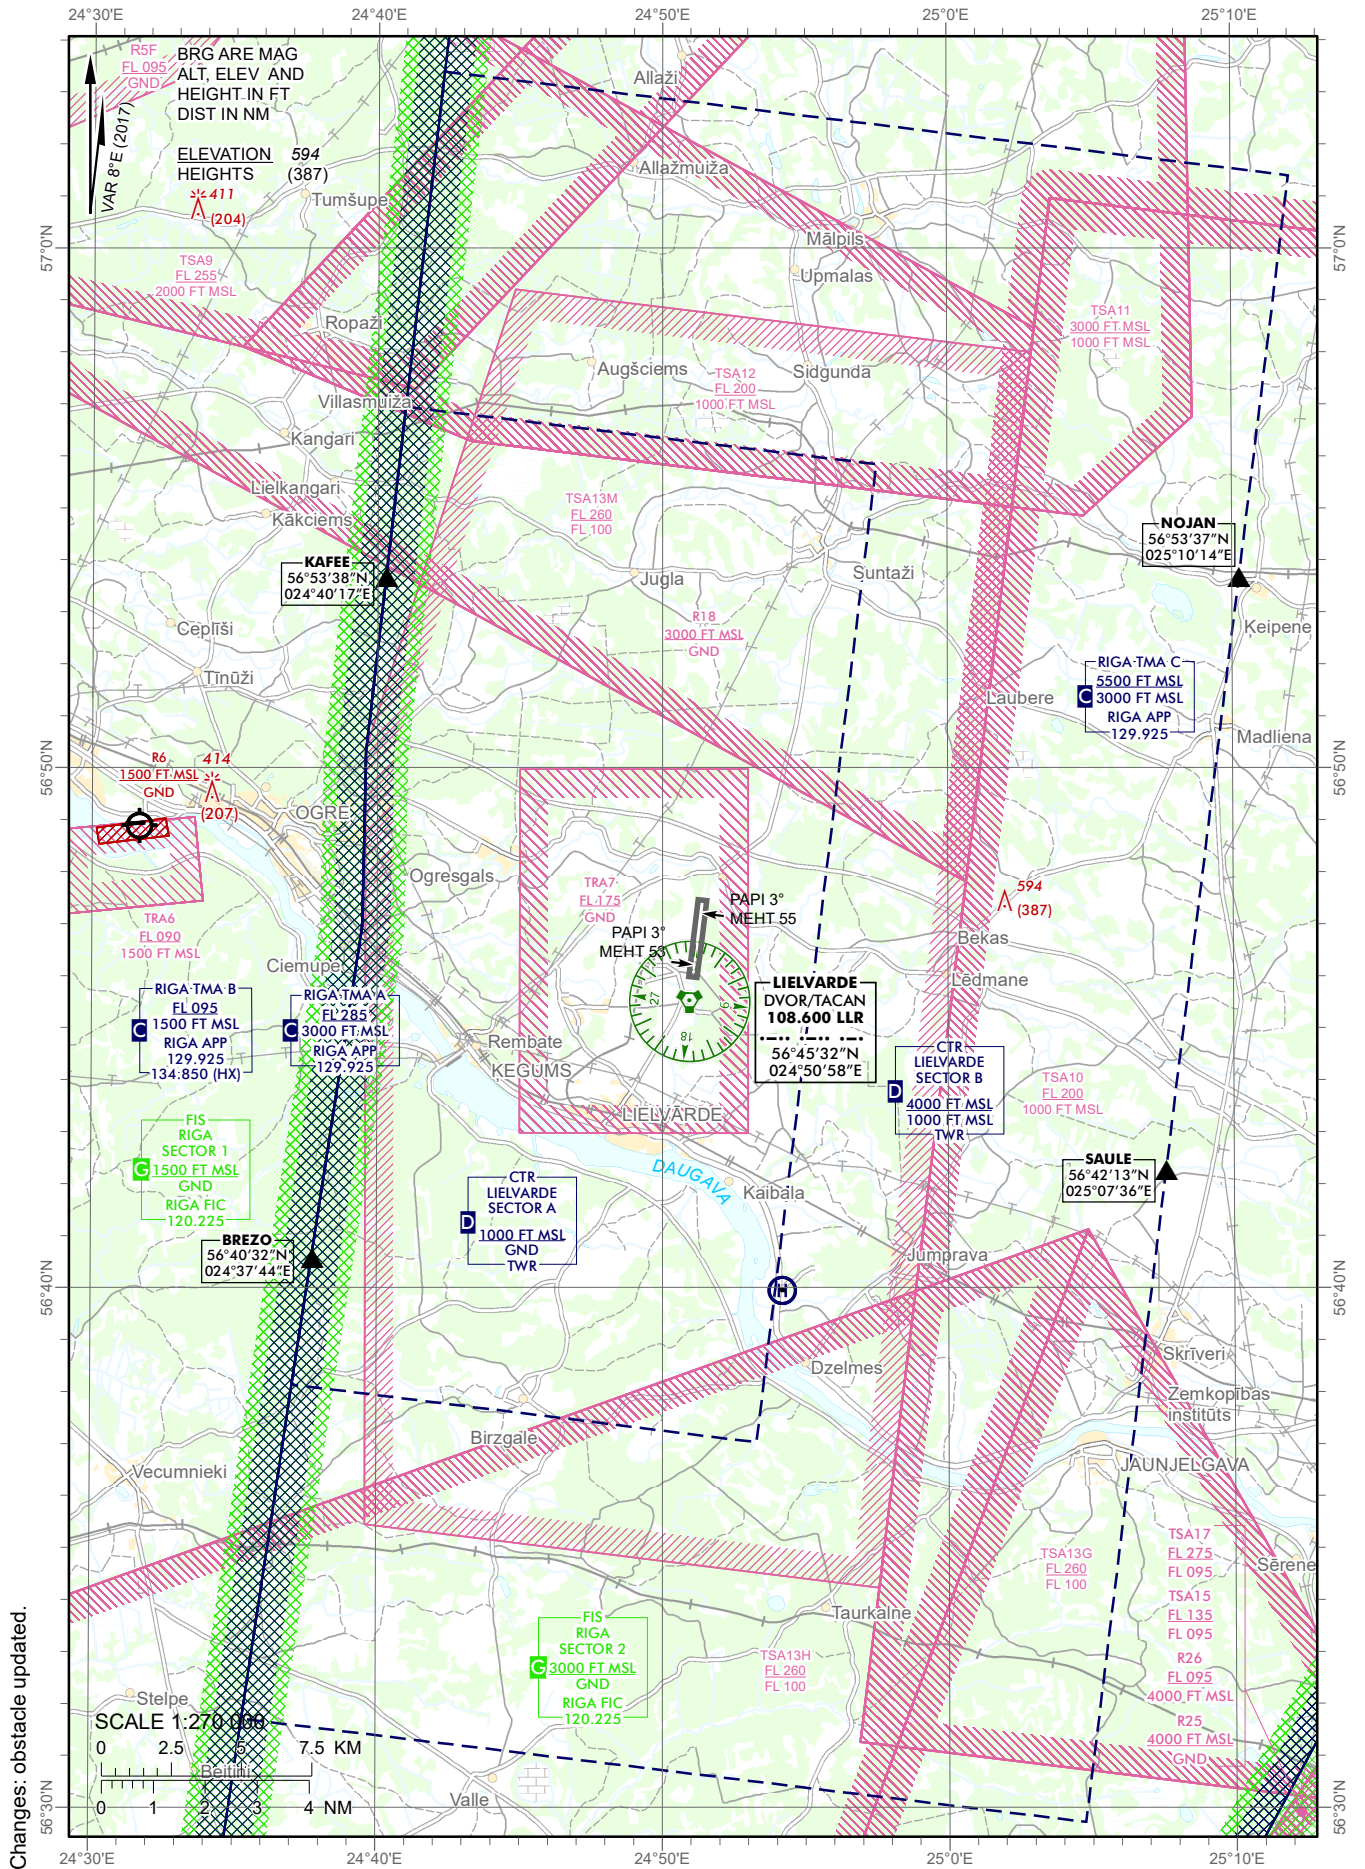

VISUAL APPROACH CHART – ICAO

AERODROME ELEV 207 ft HEIGHTS RELATED TO AD ELEV

|      |         |
|------|---------|
| TWR  | 118.155 |
| ATIS | 124.805 |

LIELVARDE LIELVARDE (MIL)

*INTENTIONALLY LEFT BLANK*