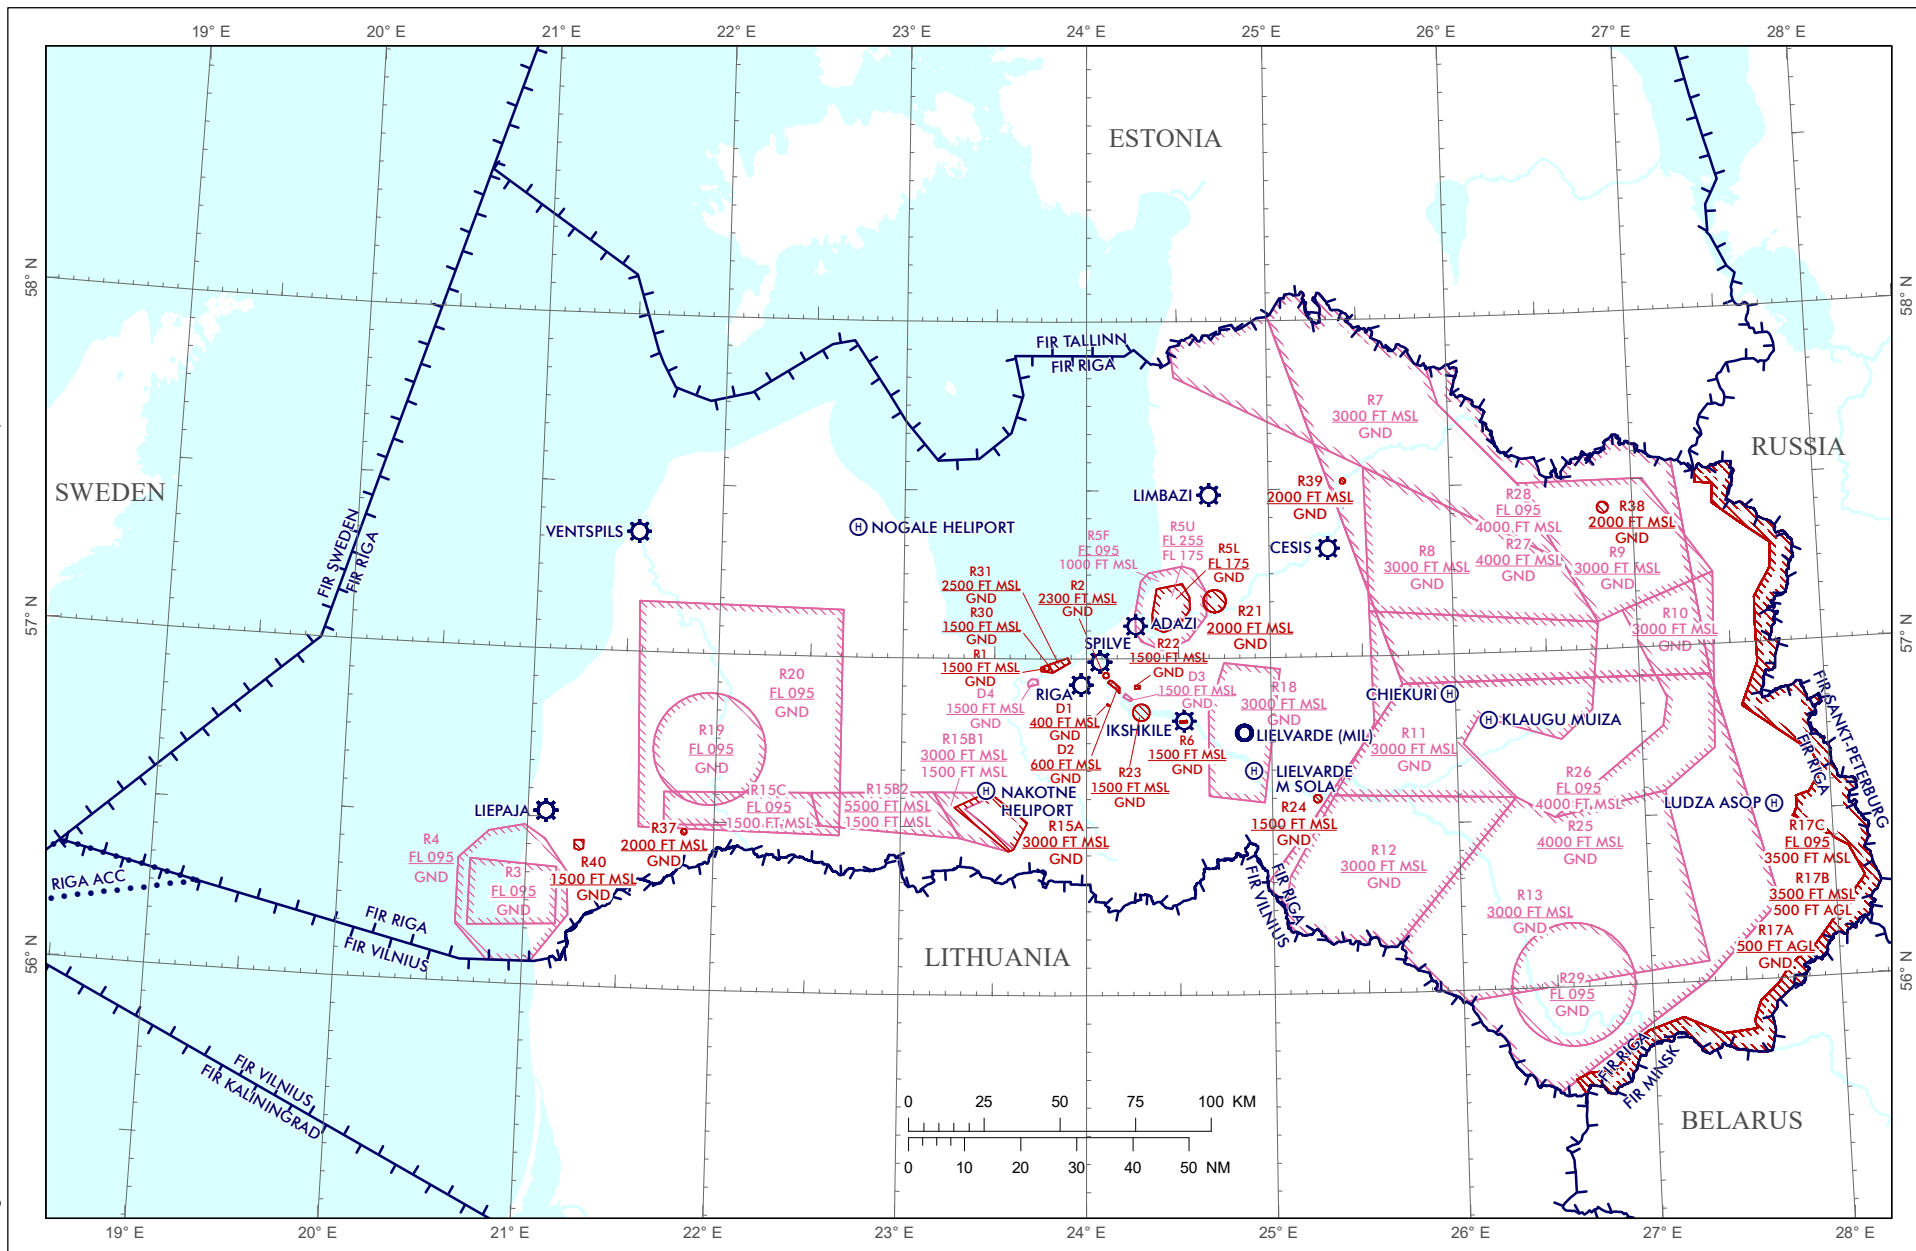

Changes: P2, P3, P4, P5 withdrawn, R37, R38, R39, R40 established, R27, R28 horizontal extent updated.

*INTENTIONALLY LEFT BLANK*