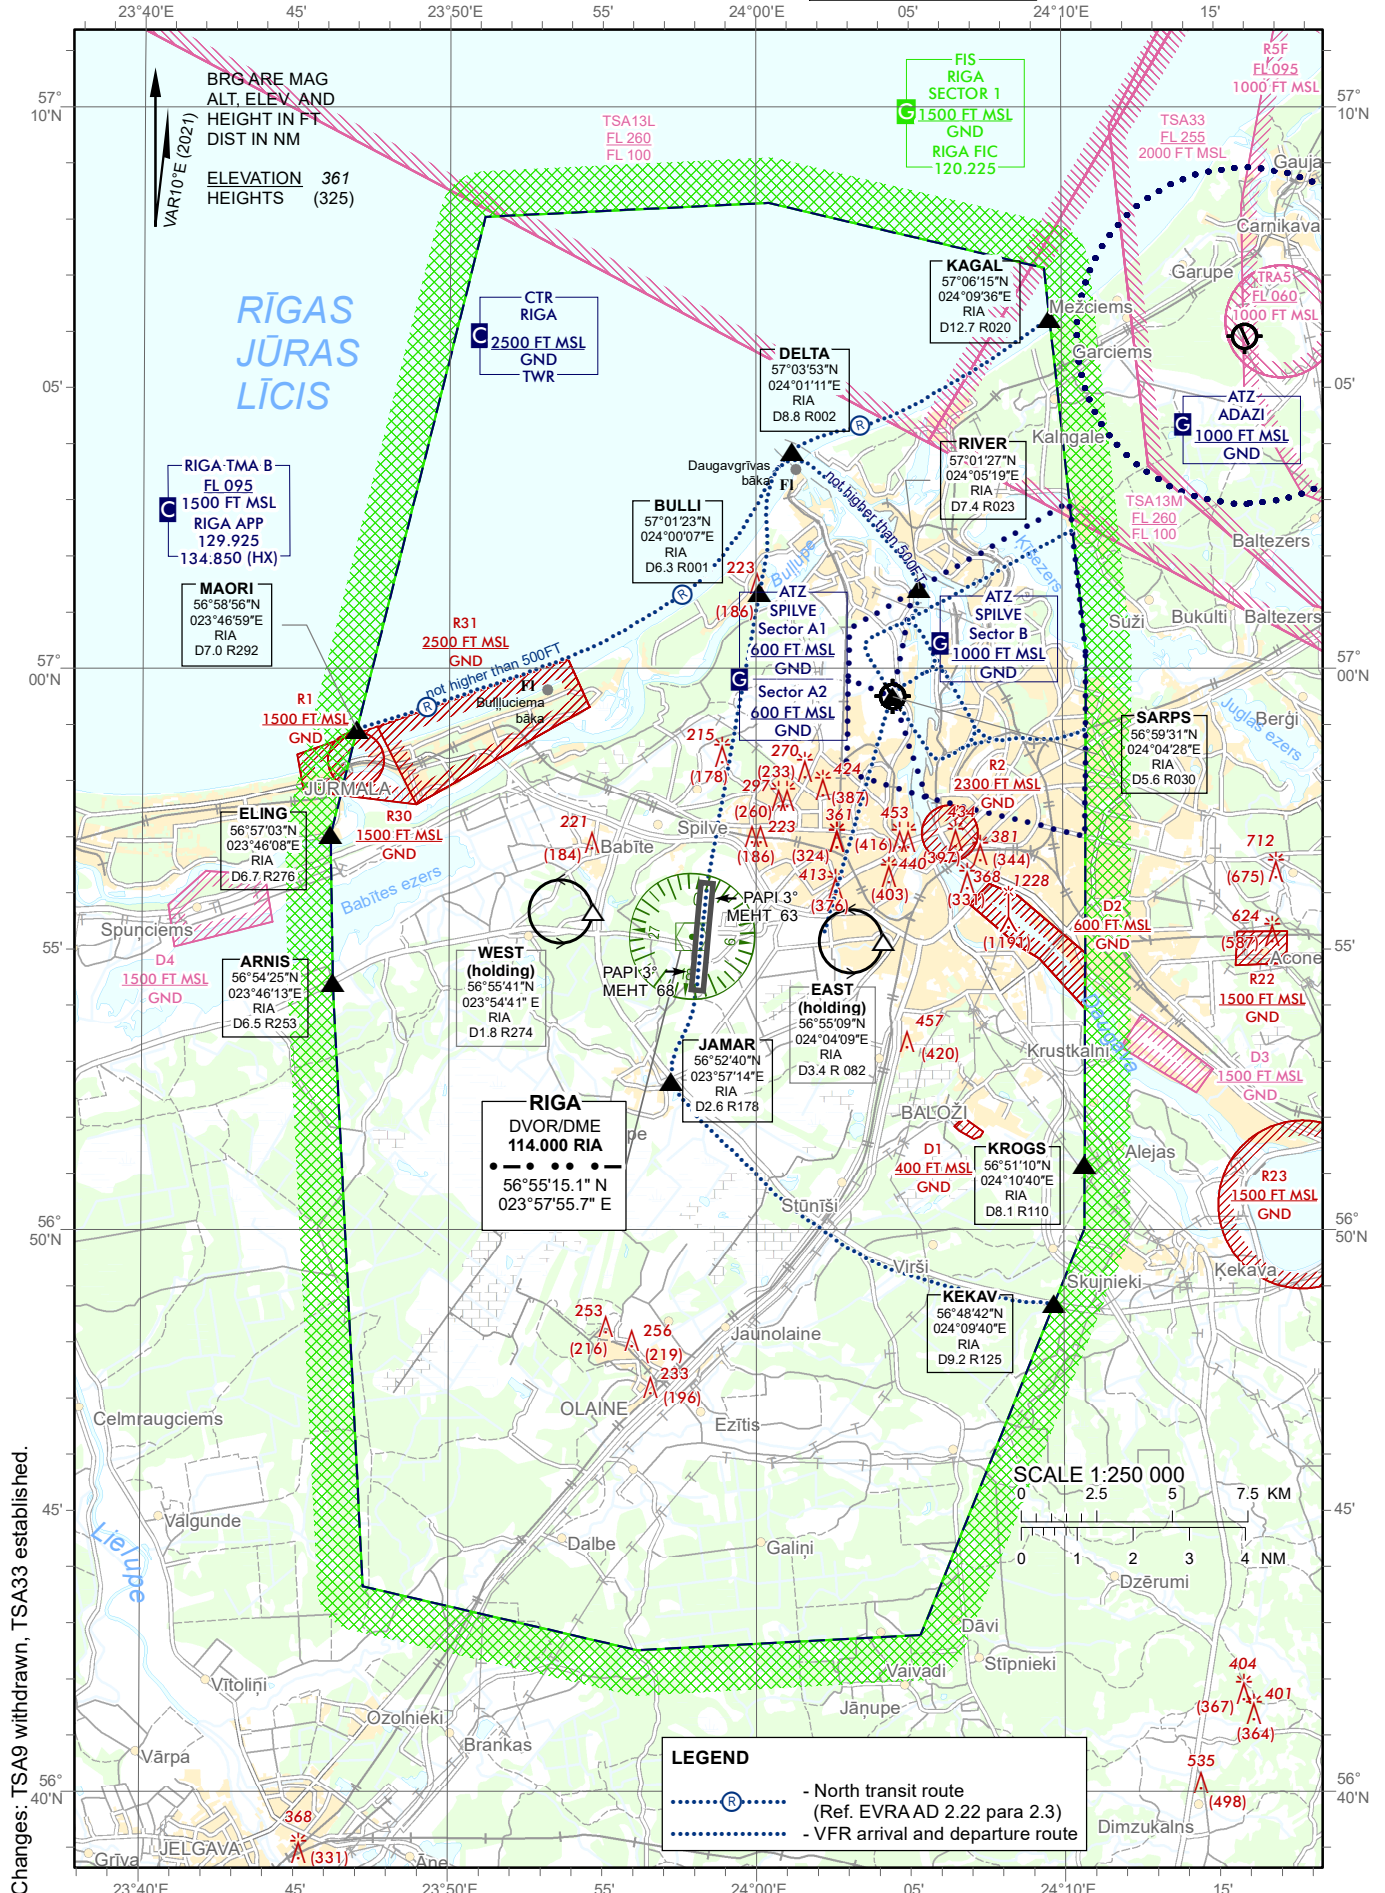

VISUAL APPROACH CHART - ICAO

AERODROME ELEV 37 ft HEIGHTS RELATED TO AD ELEV

APP	129.925
TWR	134.850(HX)
ATIS	120.180
FIC	120.225

RIGA

*INTENTIONALLY LEFT BLANK*