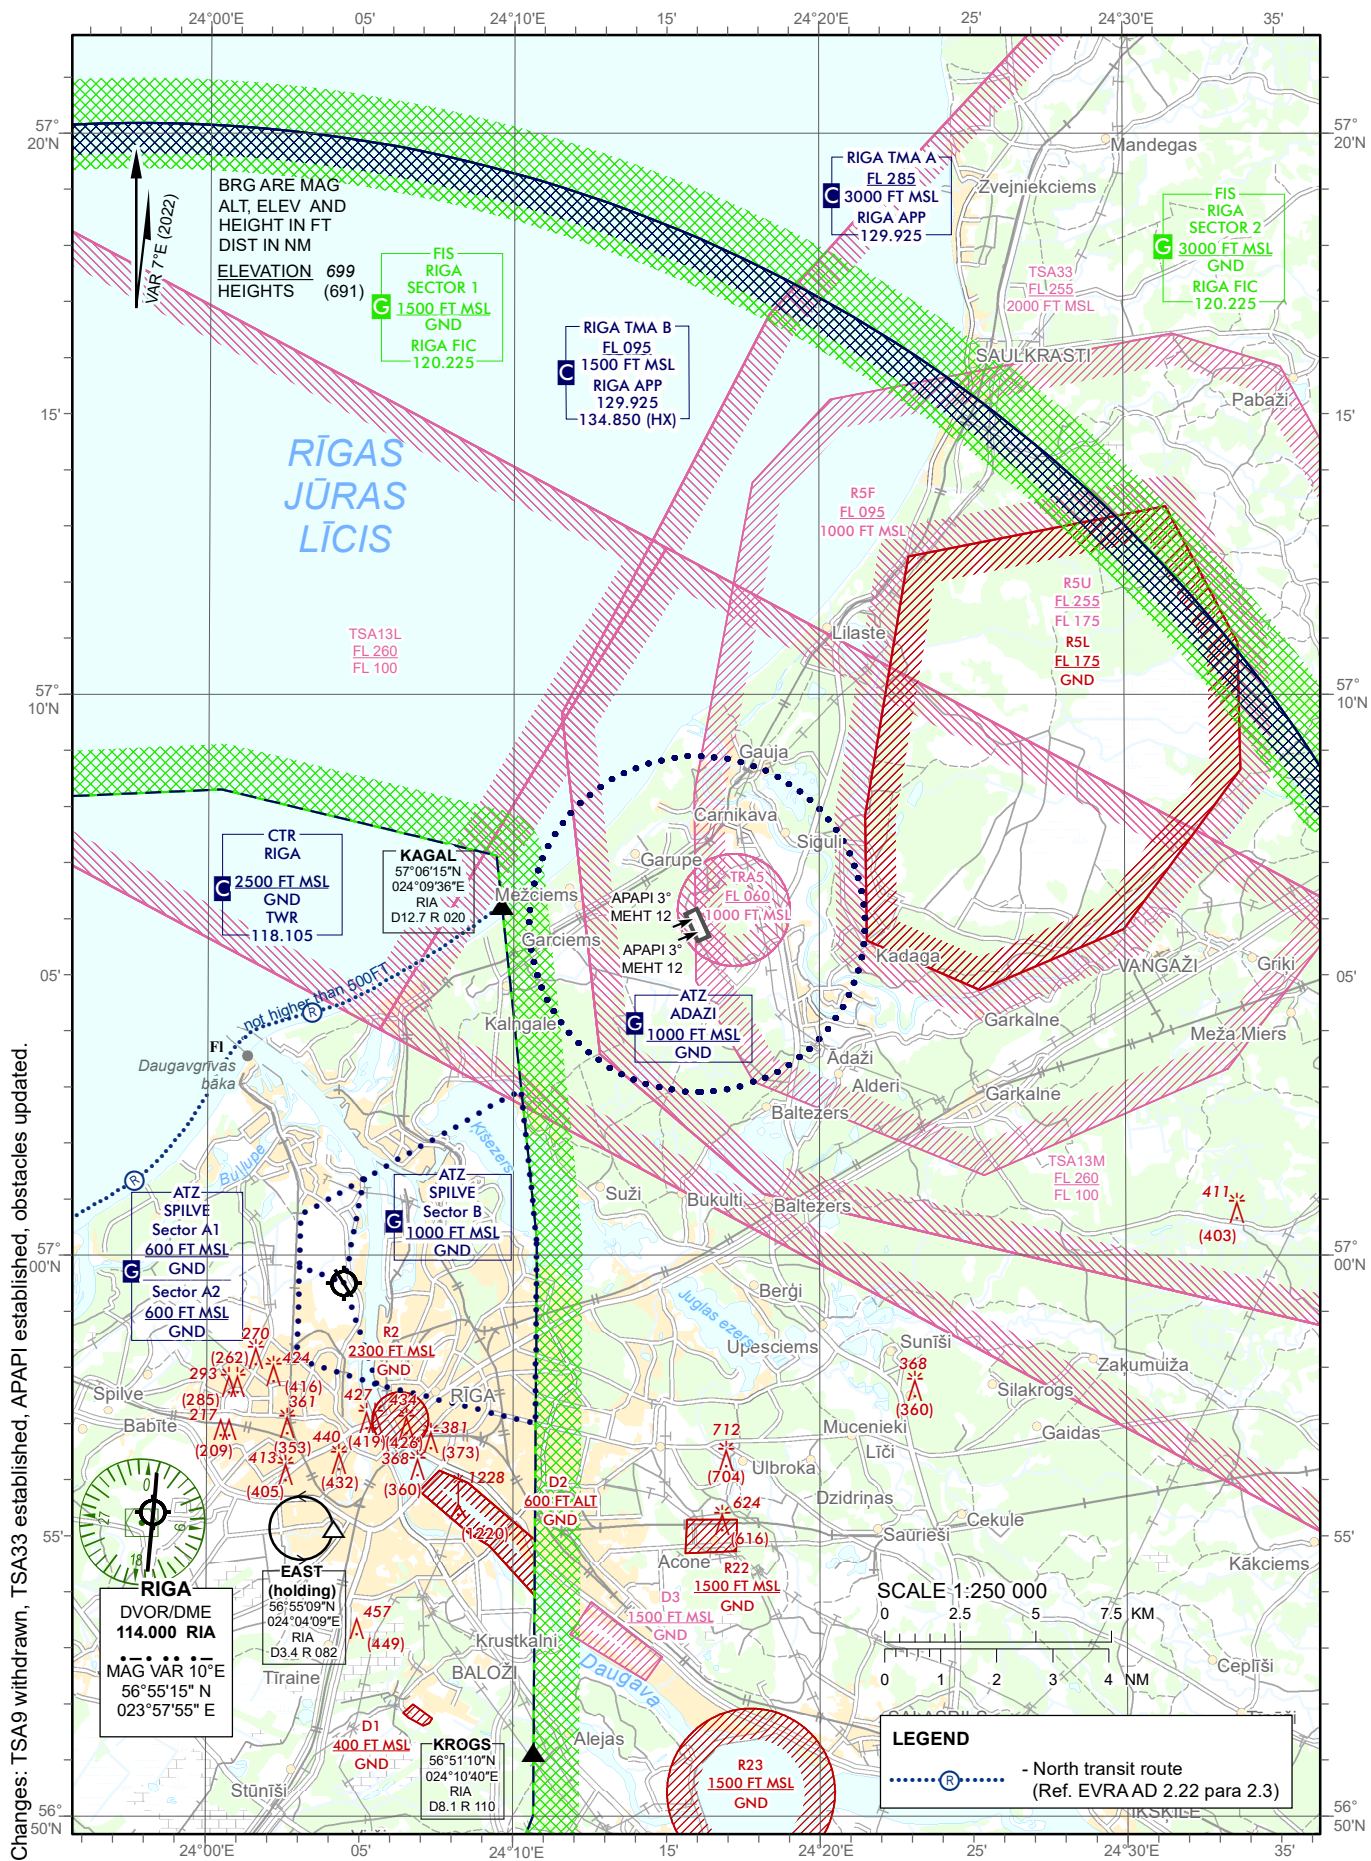

VISUAL APPROACH CHART - ICAO

AERODROME ELEV 8 ft HEIGHTS RELATED TO AD ELEV

RADIO 127.130

ADAZI

*INTENTIONALLY LEFT BLANK*