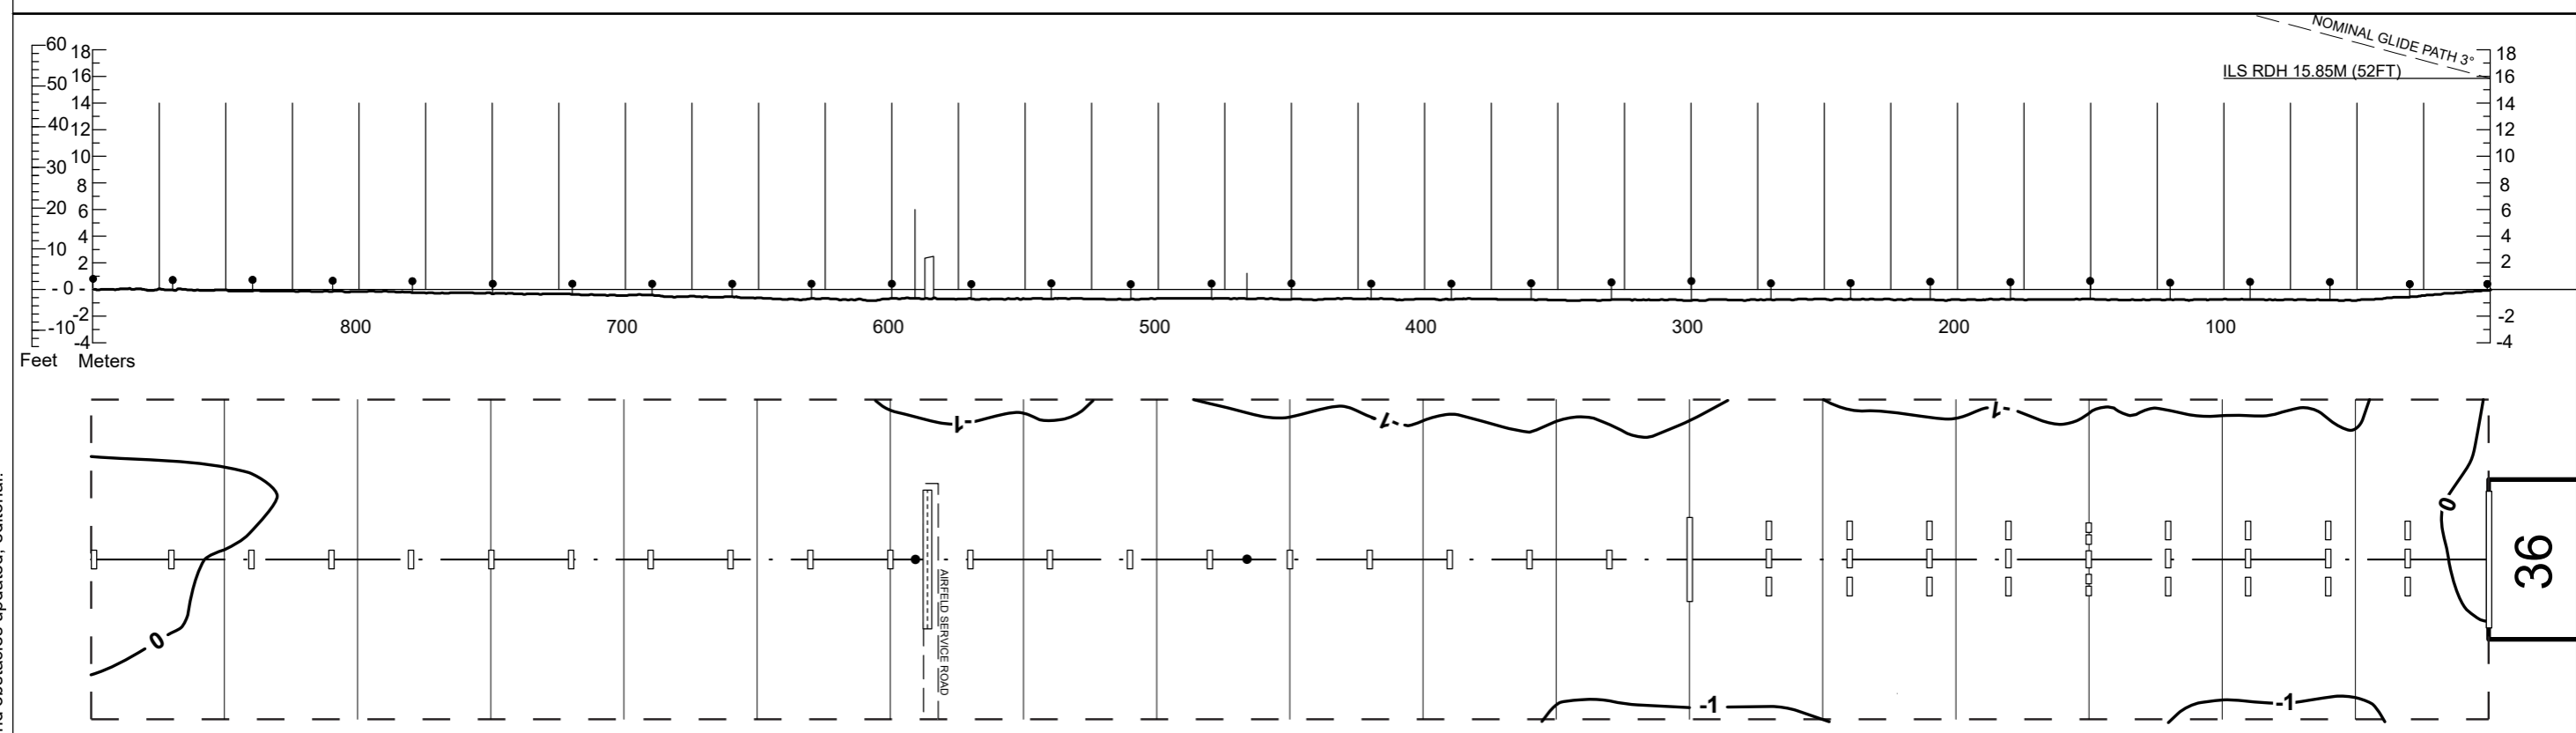

PRECISION  
APPROACH TERRAIN  
CHART - ICAO

RIGA

RWY 18/36

Changes: terrain and obstacles updated, editorial.

LEGEND

CONTOUR		APPROACH LIGHTS	
CENTRE LINE PROFILE		ANTENNA, POLE	

HORIZONTAL SCALE 1:2 500  
VERTICAL SCALE 1 : 500

CONTOURS AND HEIGHTS ARE RELATED TO ELEVATION OF RWY THR

*INTENTIONALLY LEFT BLANK*