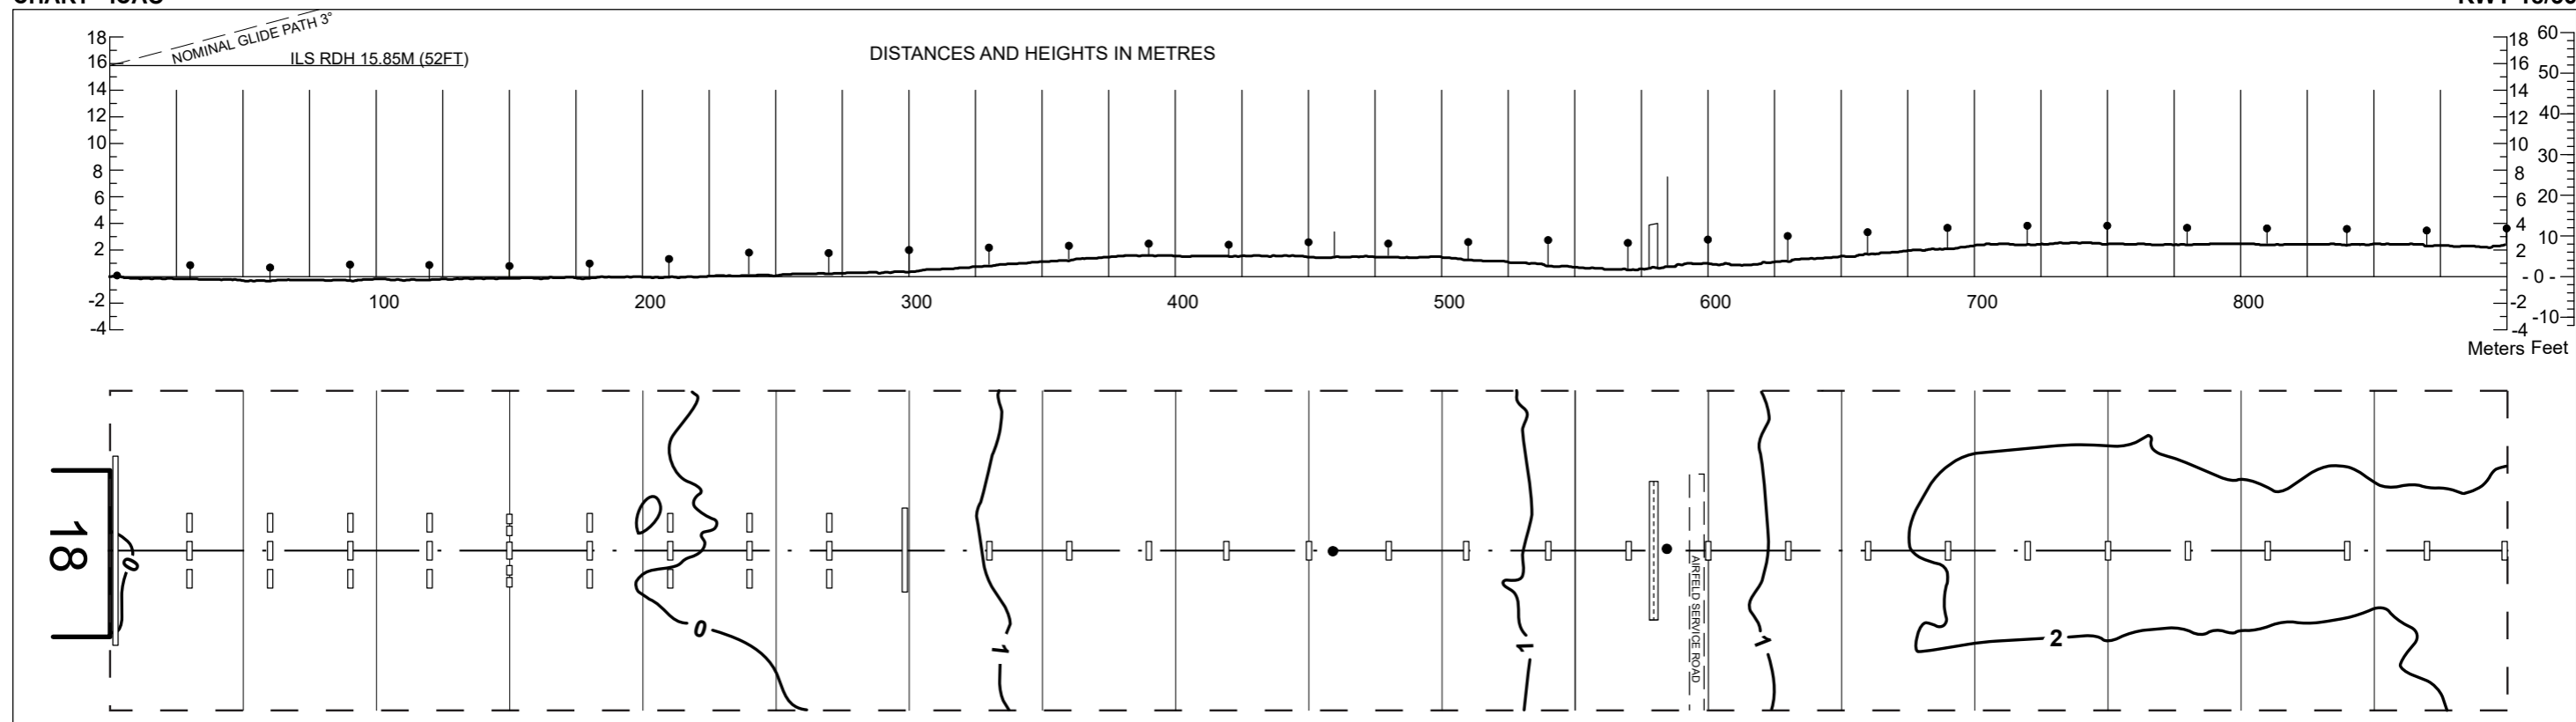

PRECISION  
APPROACH TERRAIN  
CHART - ICAO

RIGA

RWY 18/36

Changes: terrain and obstacles updated, editorial.

LEGEND

CONTOUR		APPROACH LIGHTS	
CENTRE LINE PROFILE		ANTENNA, POLE	

HORIZONTAL SCALE 1:2 500  
VERTICAL SCALE 1 : 500

CONTOURS AND HEIGHTS ARE RELATED TO ELEVATION OF RWY THR

*INTENTIONALLY LEFT BLANK*