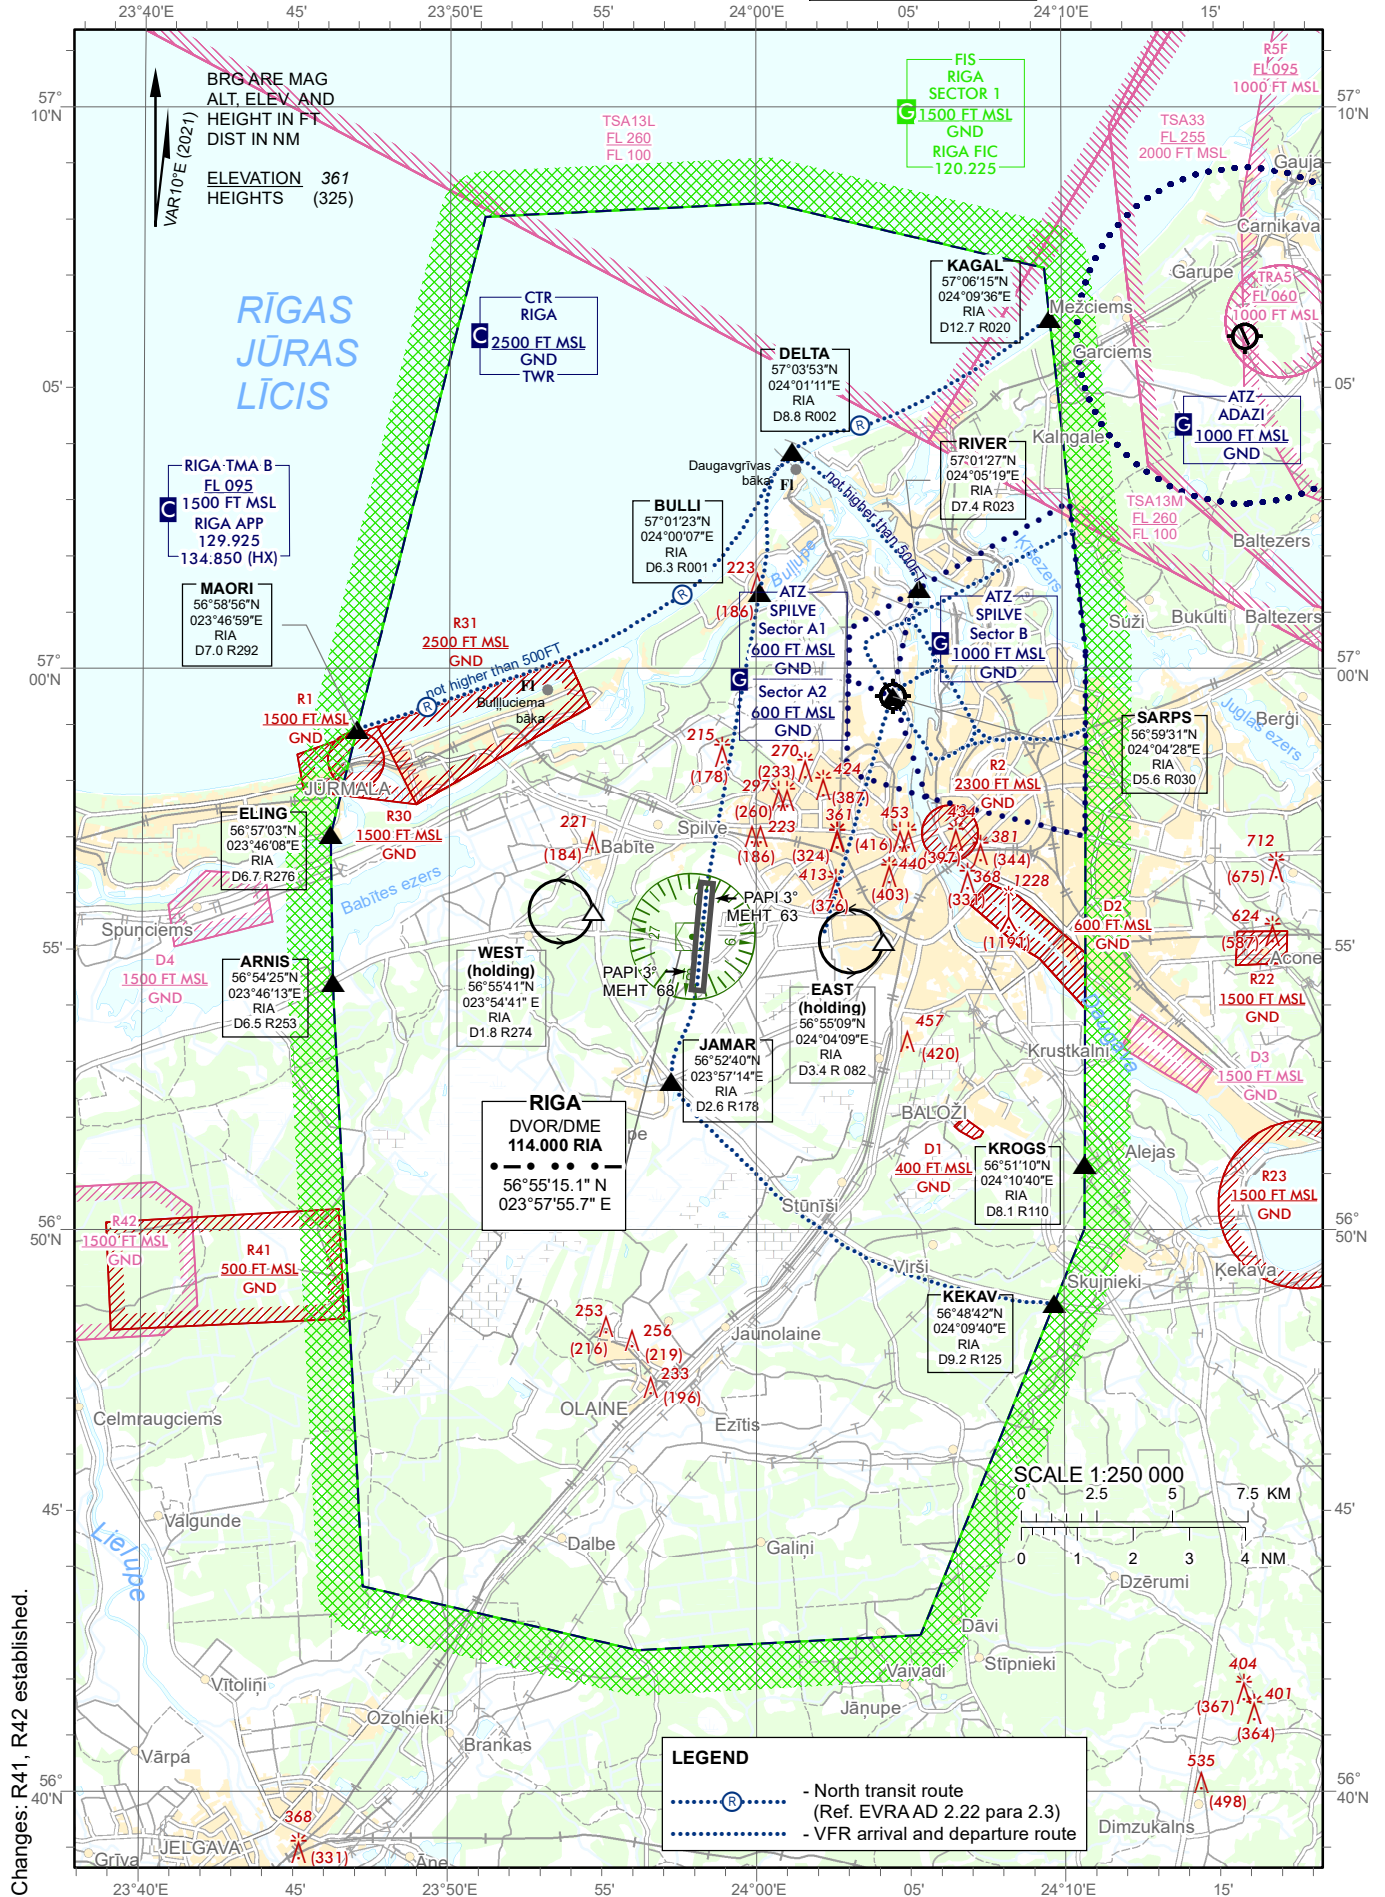

**VISUAL
APPROACH
CHART - ICAO**

**AERODROME ELEV 37 ft
HEIGHTS RELATED TO
AD ELEV**

APP	129.925
TWR	134.850(HX)
ATIS	120.180
FIC	120.225

RIGA

INTENTIONALLY LEFT BLANK