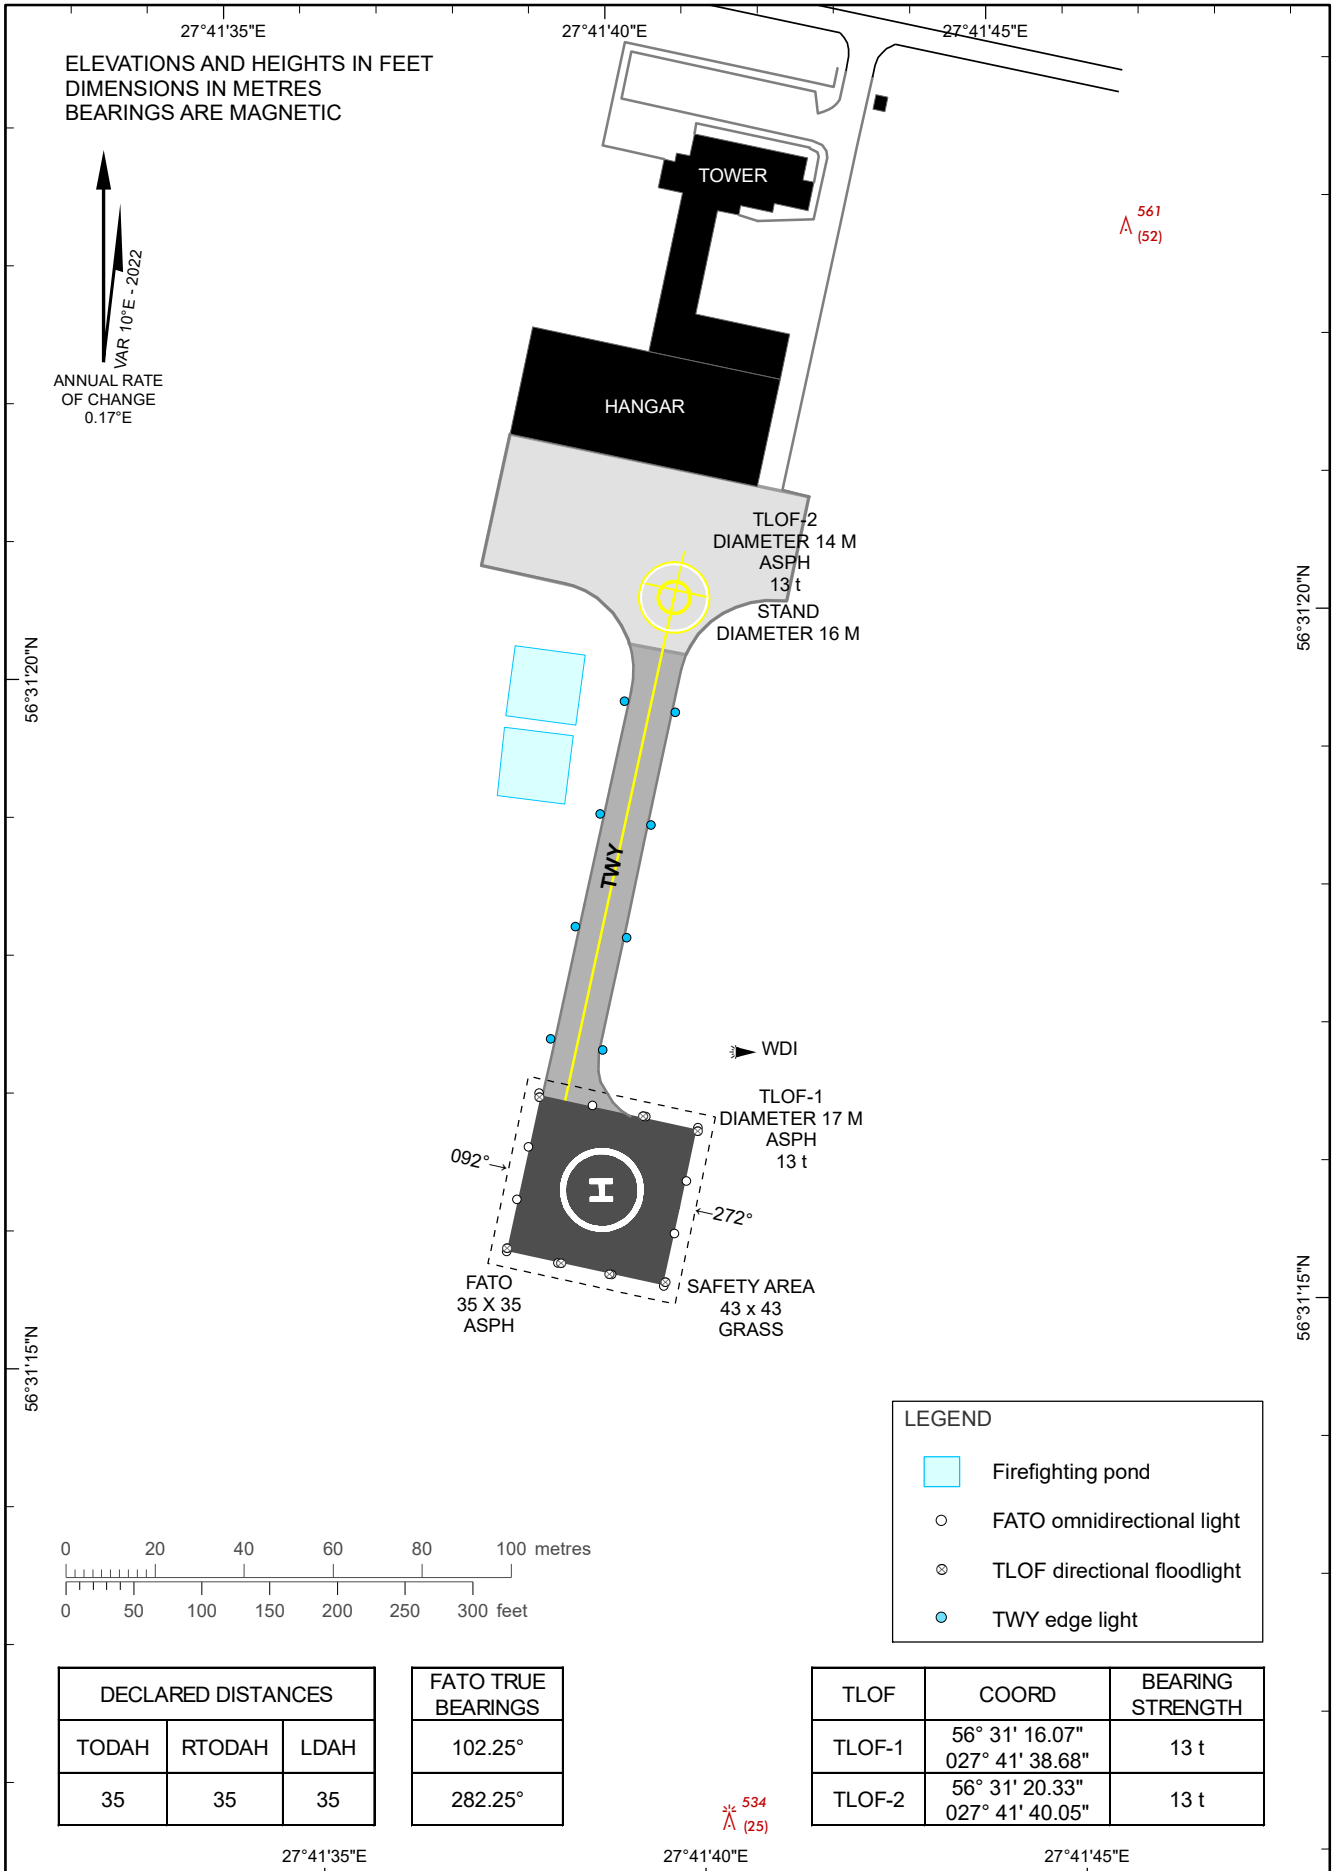

HELIPORT CHART - ICAO 56°31'16"N 027°41'39"E SURFACE LEVEL ELEV 509 FT LUDZA LUDZA ASOP

Changes: HLP name, MAG VAR, MAG BRG updated.

*INTENTIONALLY LEFT BLANK*