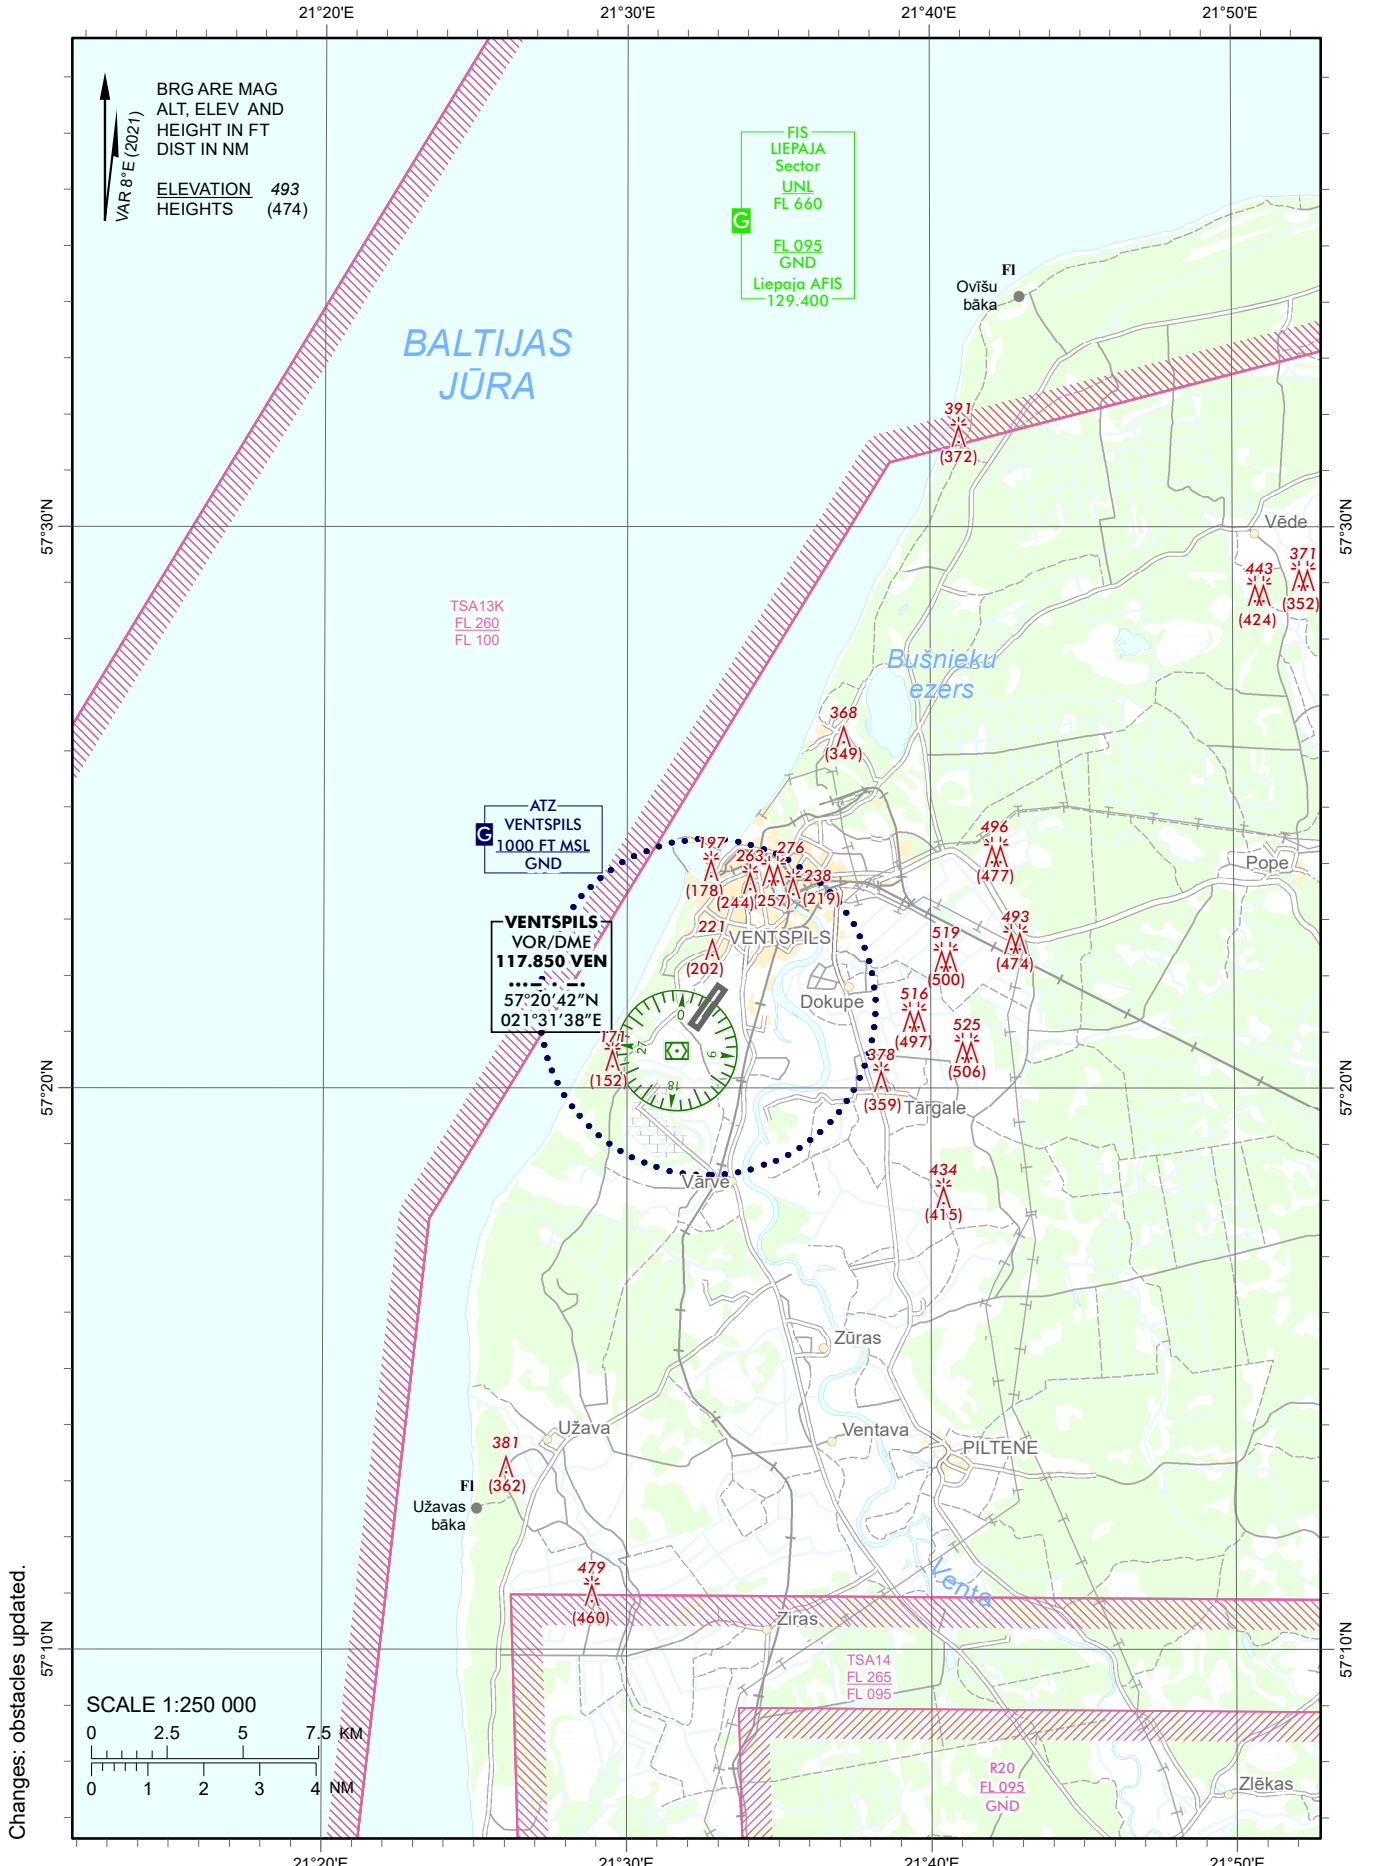

**VISUAL
APPROACH
CHART - ICAO**

AERODROME ELEV 19 ft
HEIGHTS RELATED TO
AD ELEV

METEO 126.805

VENTSPILS

Changes: obstacles updated.

INTENTIONALLY LEFT BLANK