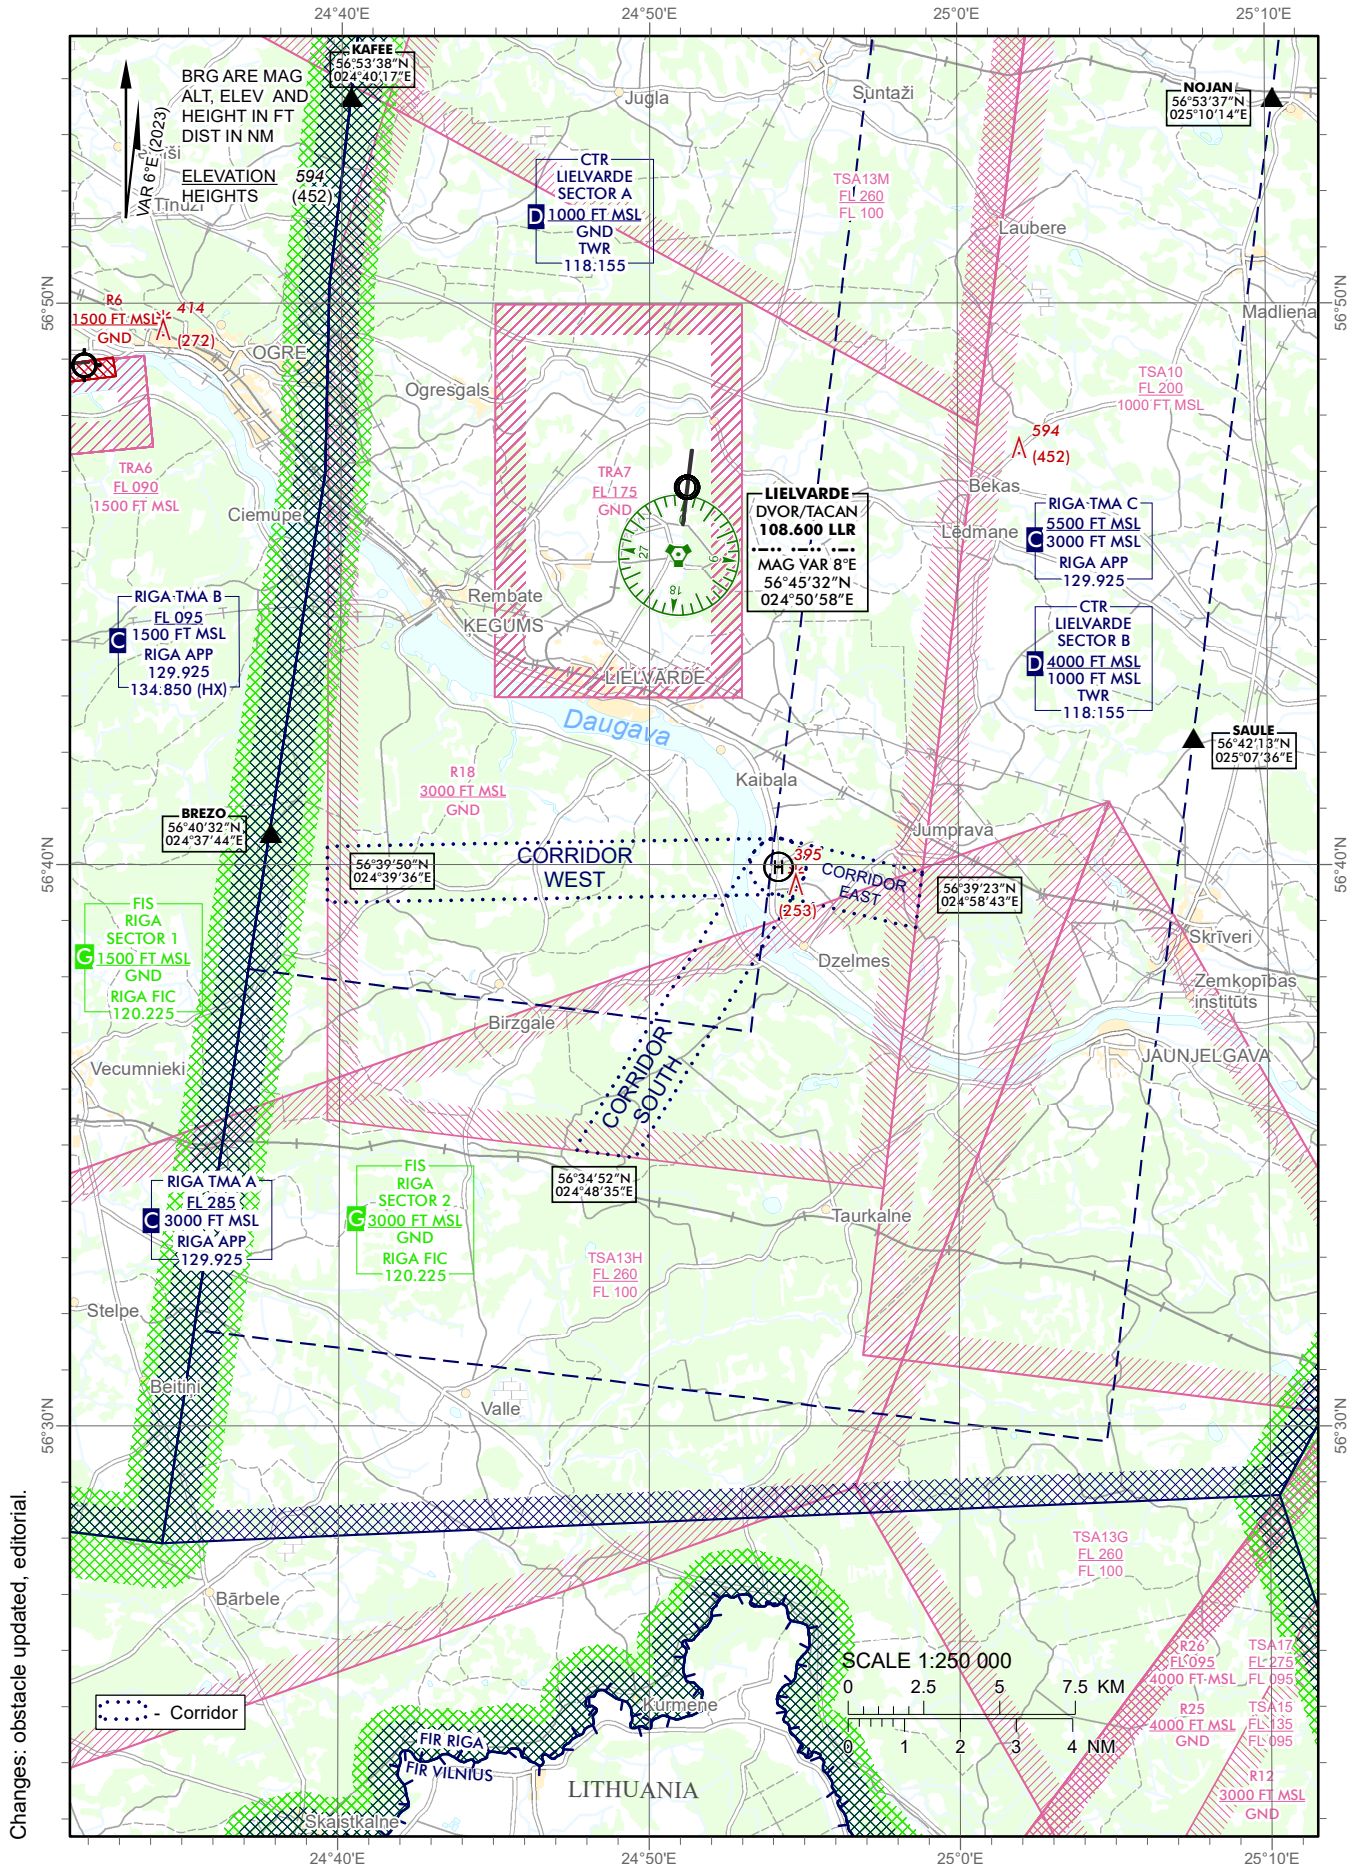

VISUAL APPROACH CHART – ICAO

HELIPORT ELEV 142 ft HEIGHTS RELATED TO AD ELEV

LIELVARDE LIELVARDE M SOLA

Changes: obstacle updated, editorial.

*INTENTIONALLY LEFT BLANK*