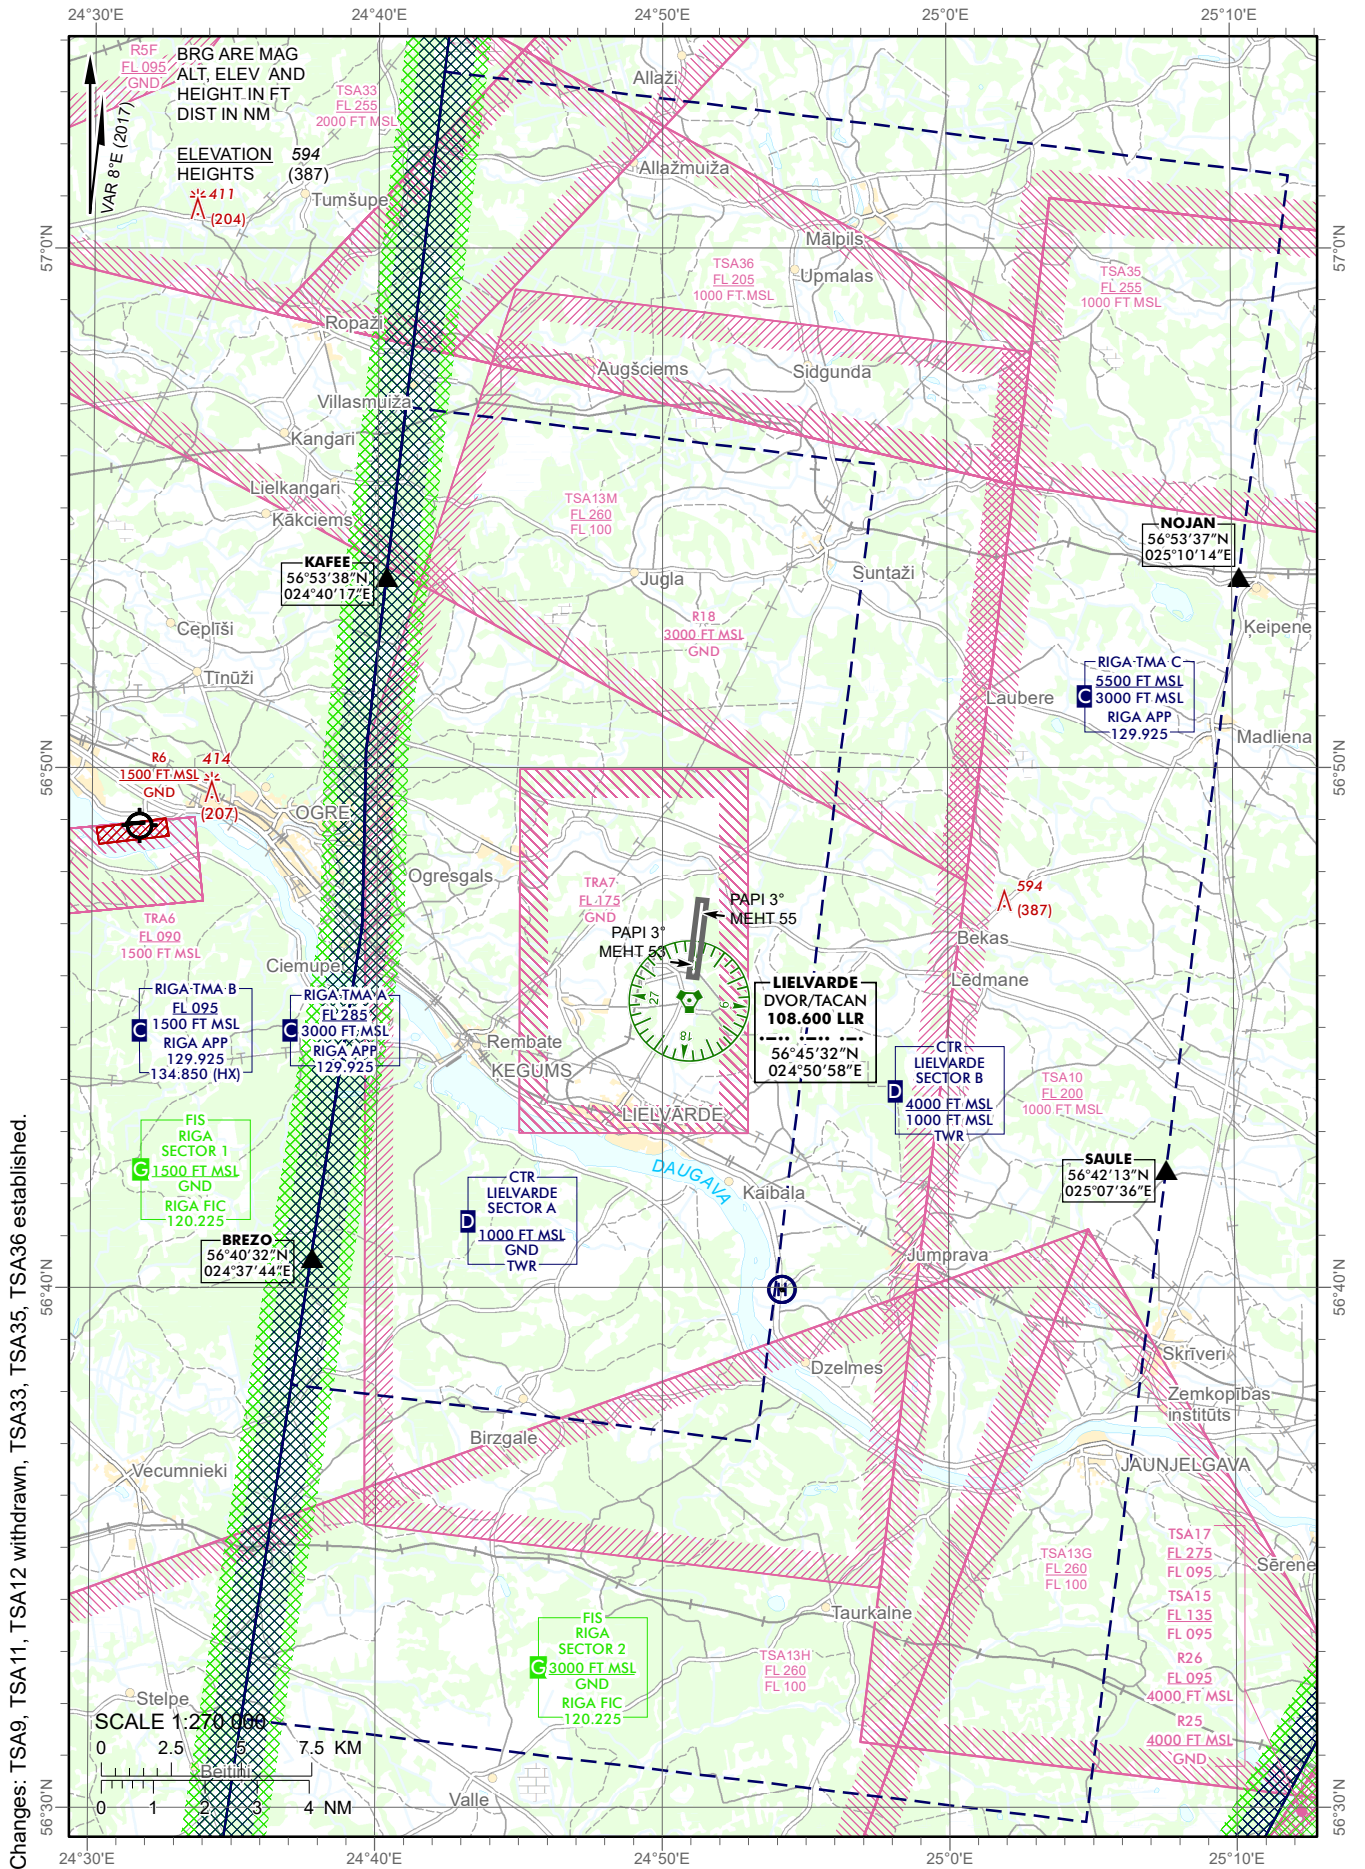

VISUAL APPROACH CHART – ICAO

AERODROME ELEV 207 ft HEIGHTS RELATED TO AD ELEV

TWR	118.155
ATIS	124.805

LIELVARDE LIELVARDE (MIL)

INTENTIONALLY LEFT BLANK