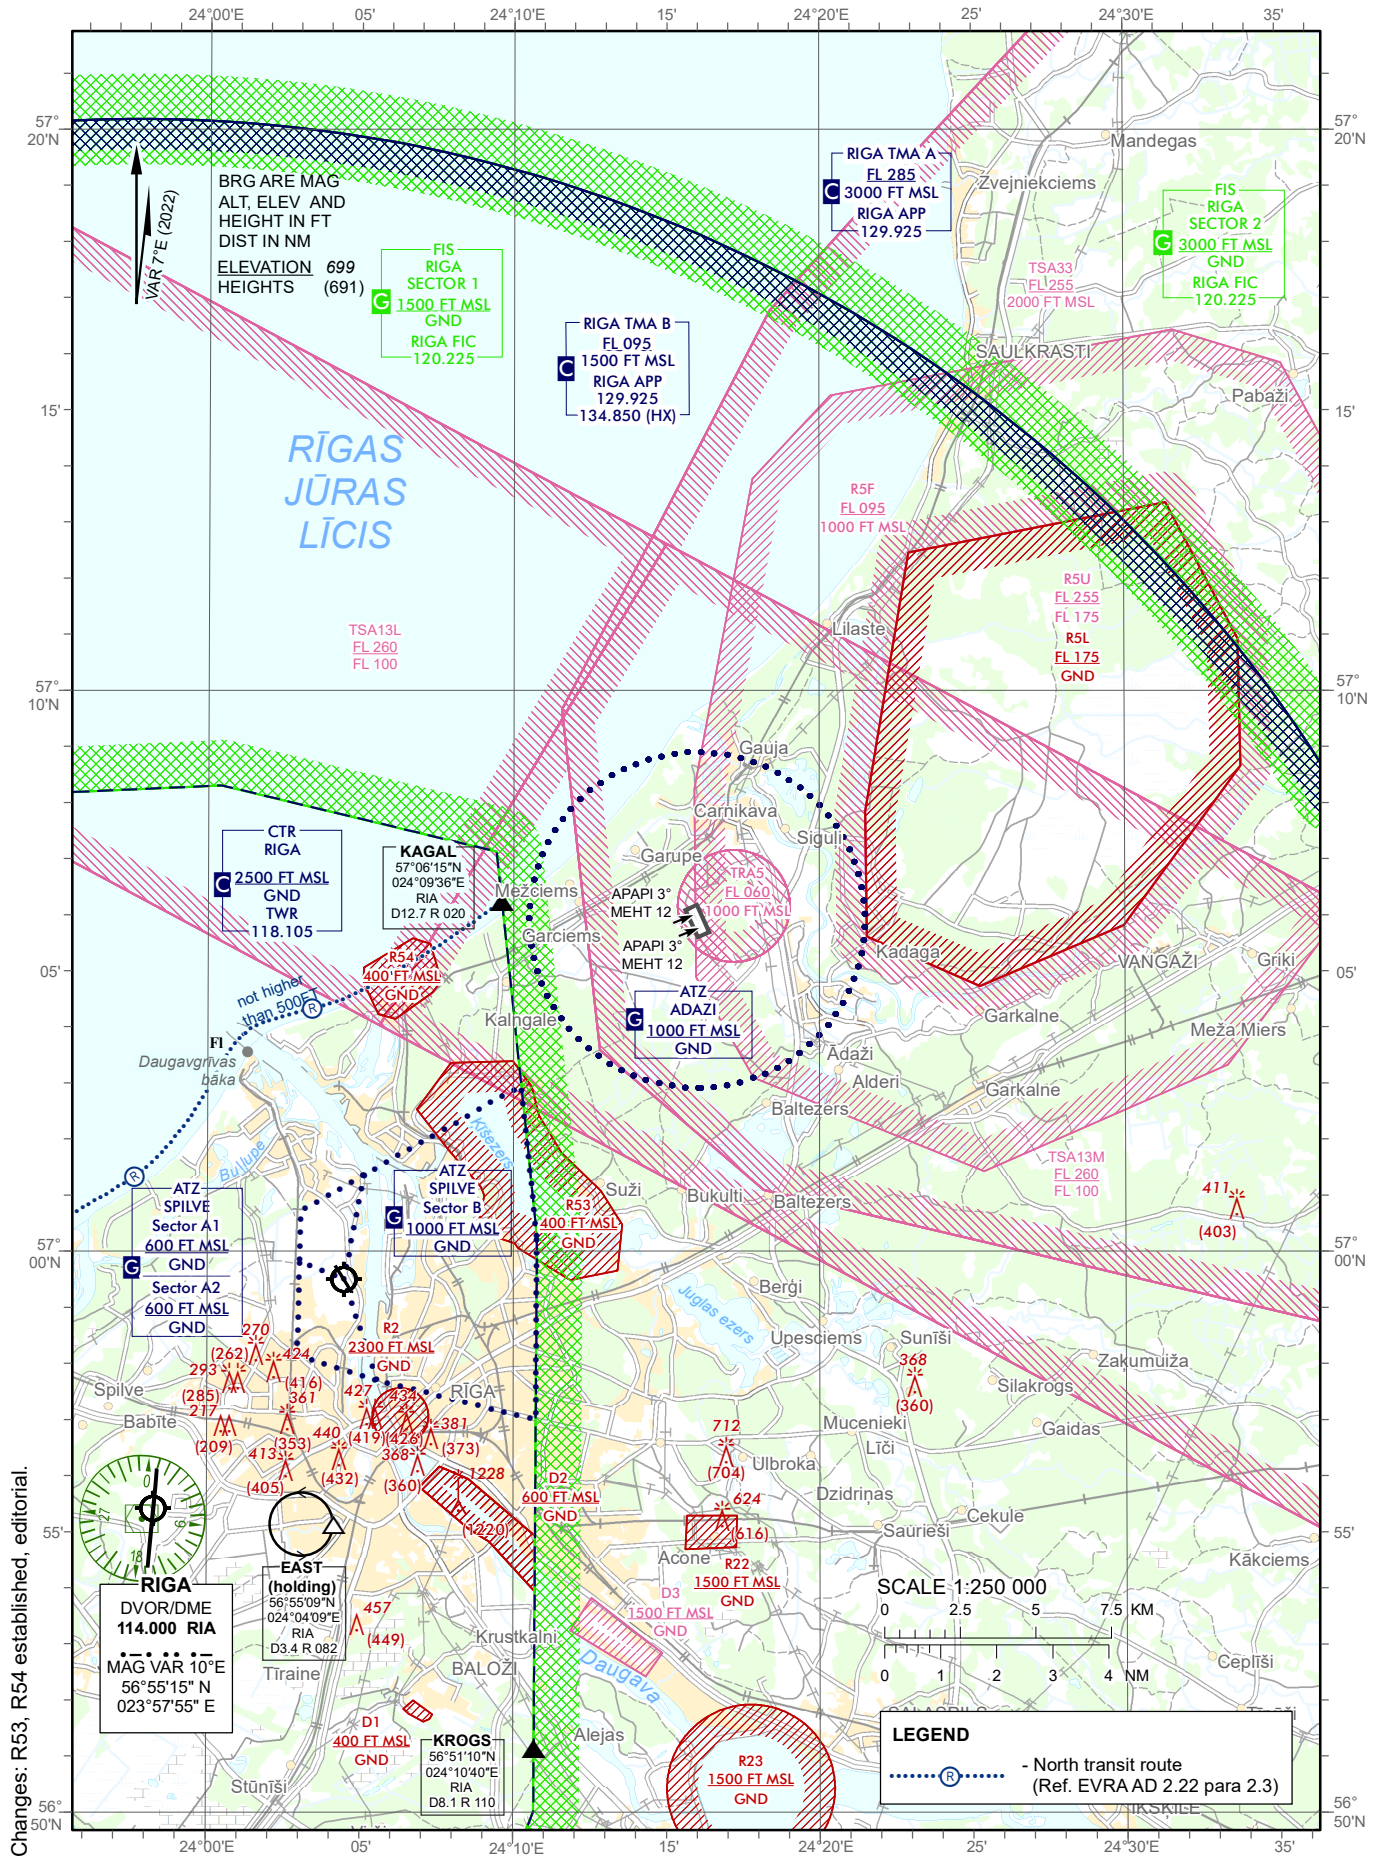

**VISUAL  
APPROACH  
CHART - ICAO**

**AERODROME ELEV 8 ft  
HEIGHTS RELATED TO  
AD ELEV**

**RADIO 127.130**

**ADAZI**

*INTENTIONALLY LEFT BLANK*