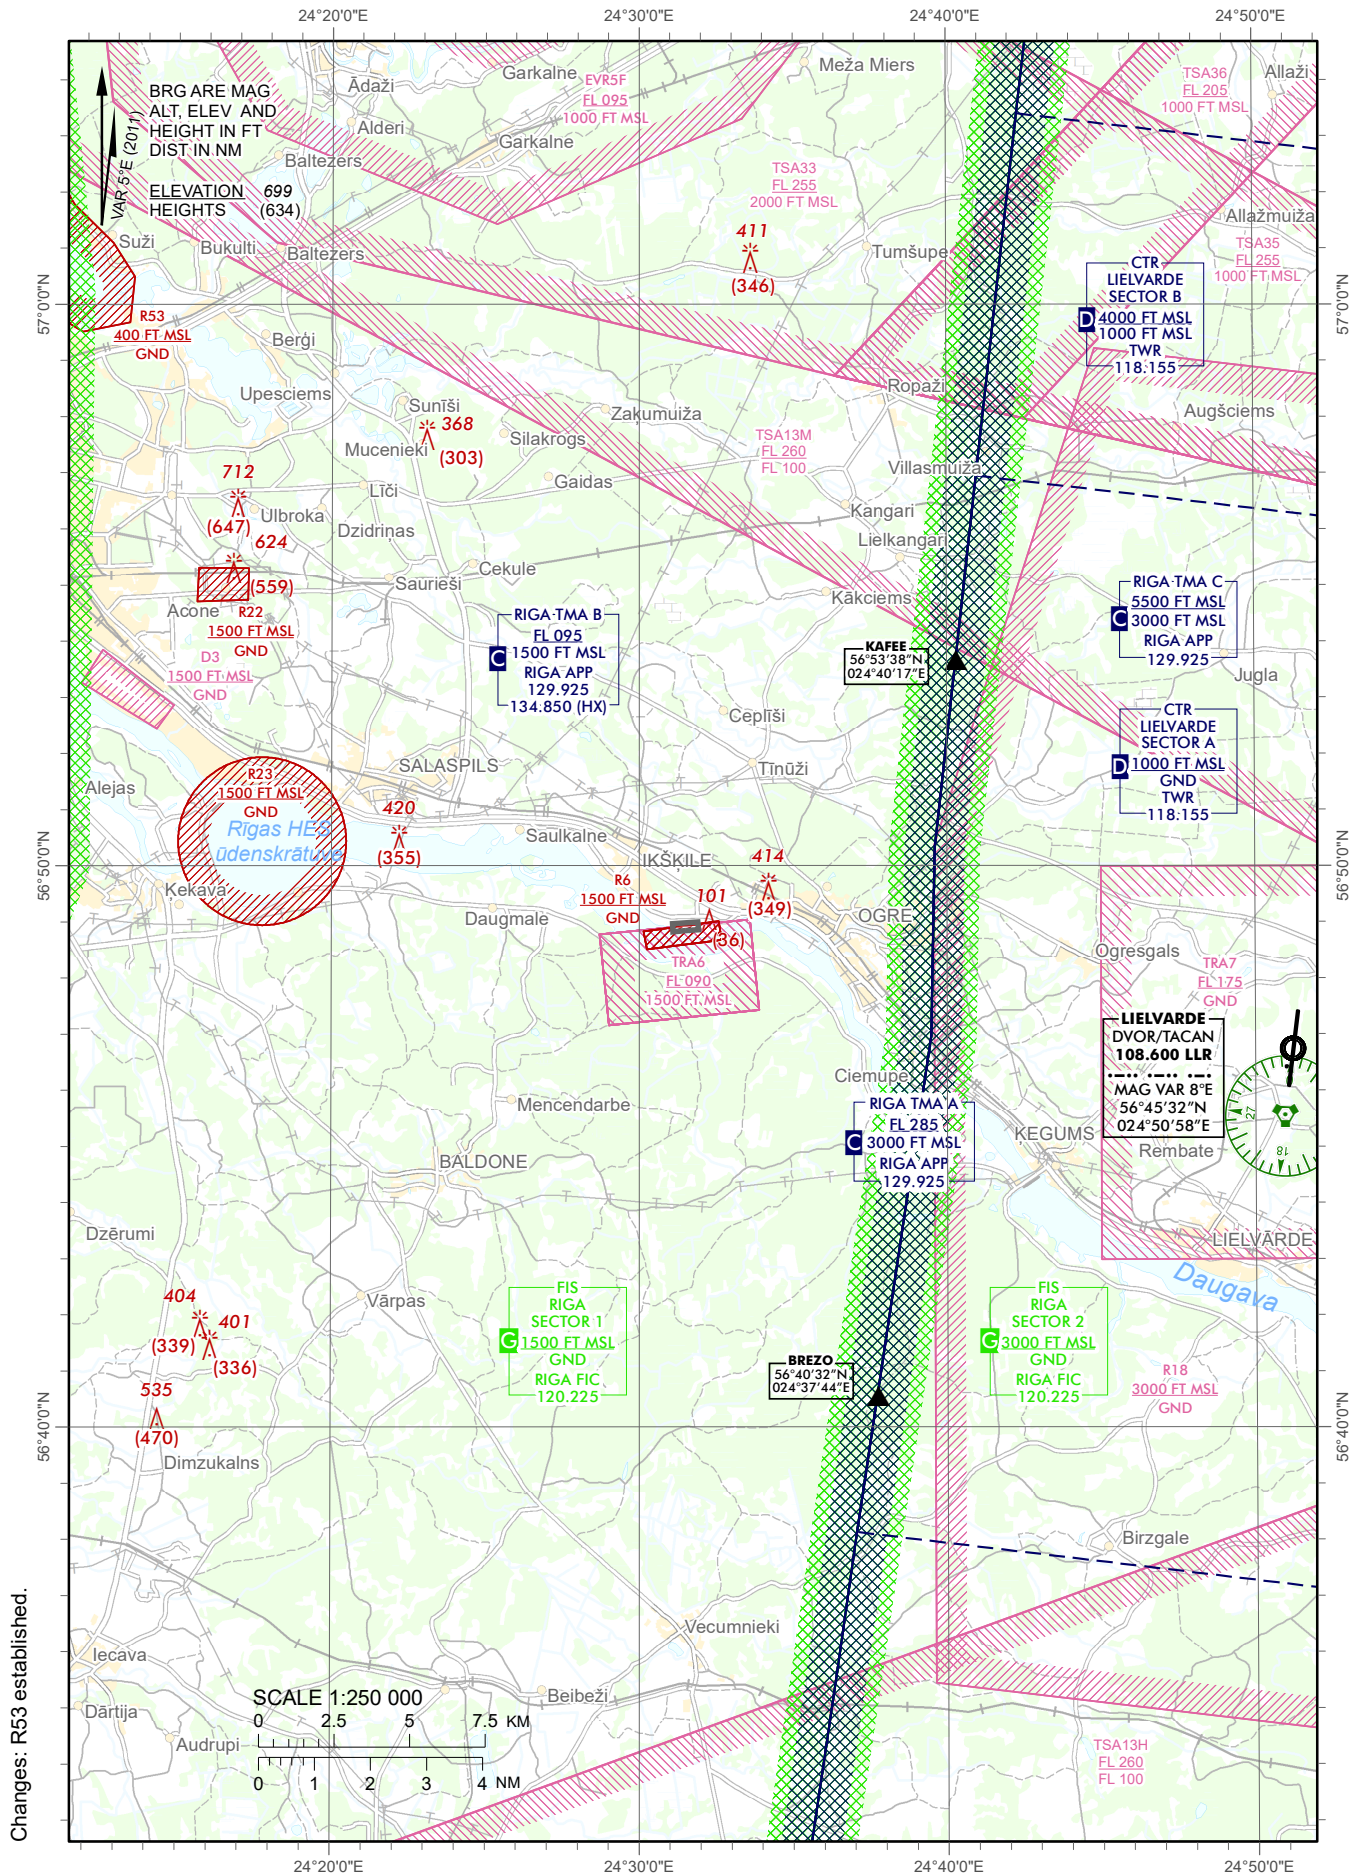

VISUAL APPROACH CHART – ICAO

AERODROME ELEV 65 ft HEIGHTS RELATED TO AD ELEV

IKŠKILE

Changes: R53 established.

*INTENTIONALLY LEFT BLANK*