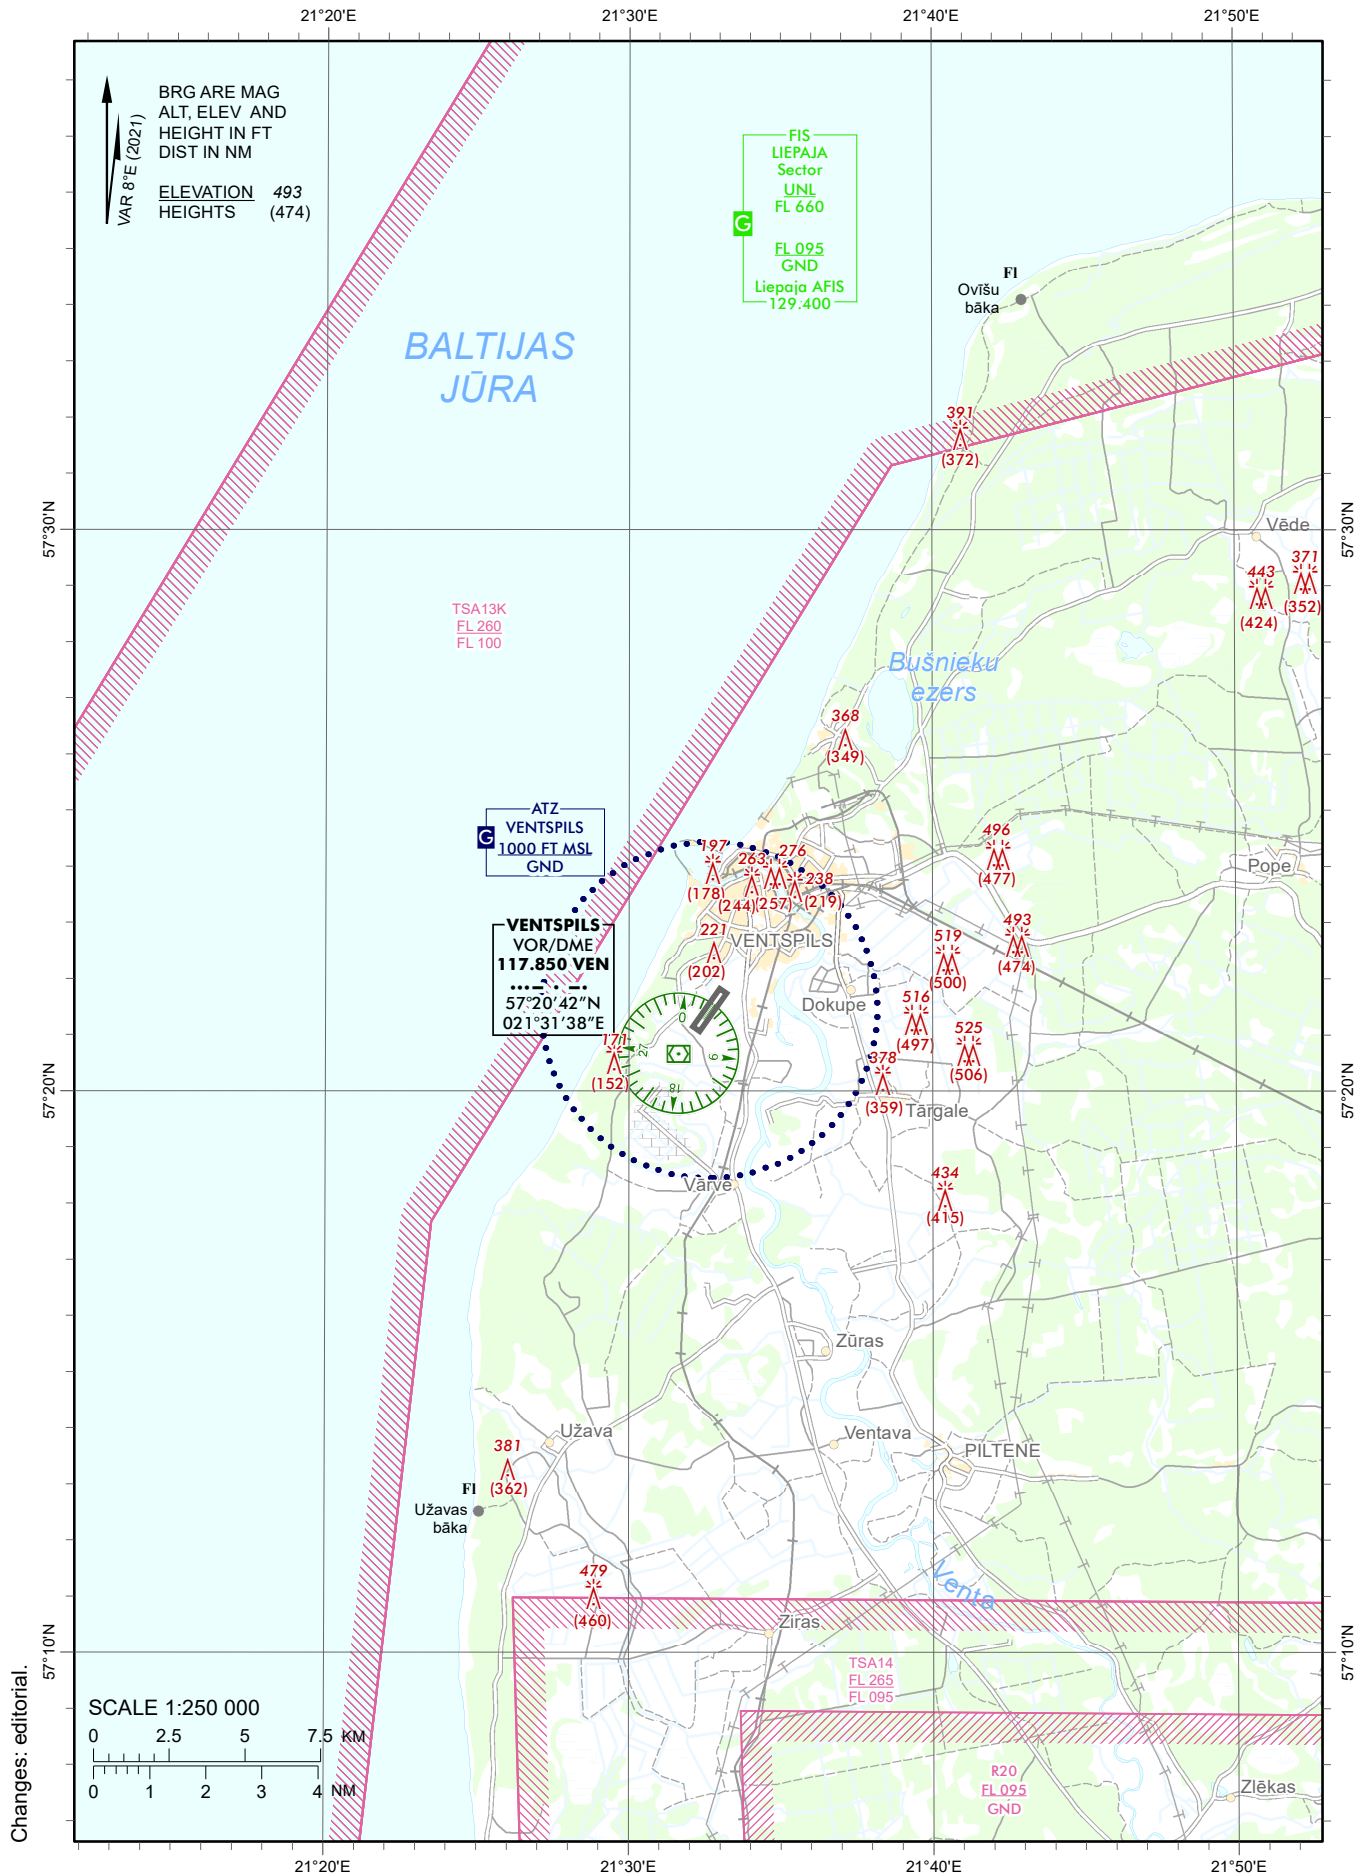

VISUAL APPROACH CHART - ICAO

AERODROME ELEV 19 FT
HEIGHTS RELATED TO
AD ELEV

METEO 126.805
RADIO 123.950

VENTSPILS

Changes: editorial.

INTENTIONALLY LEFT BLANK