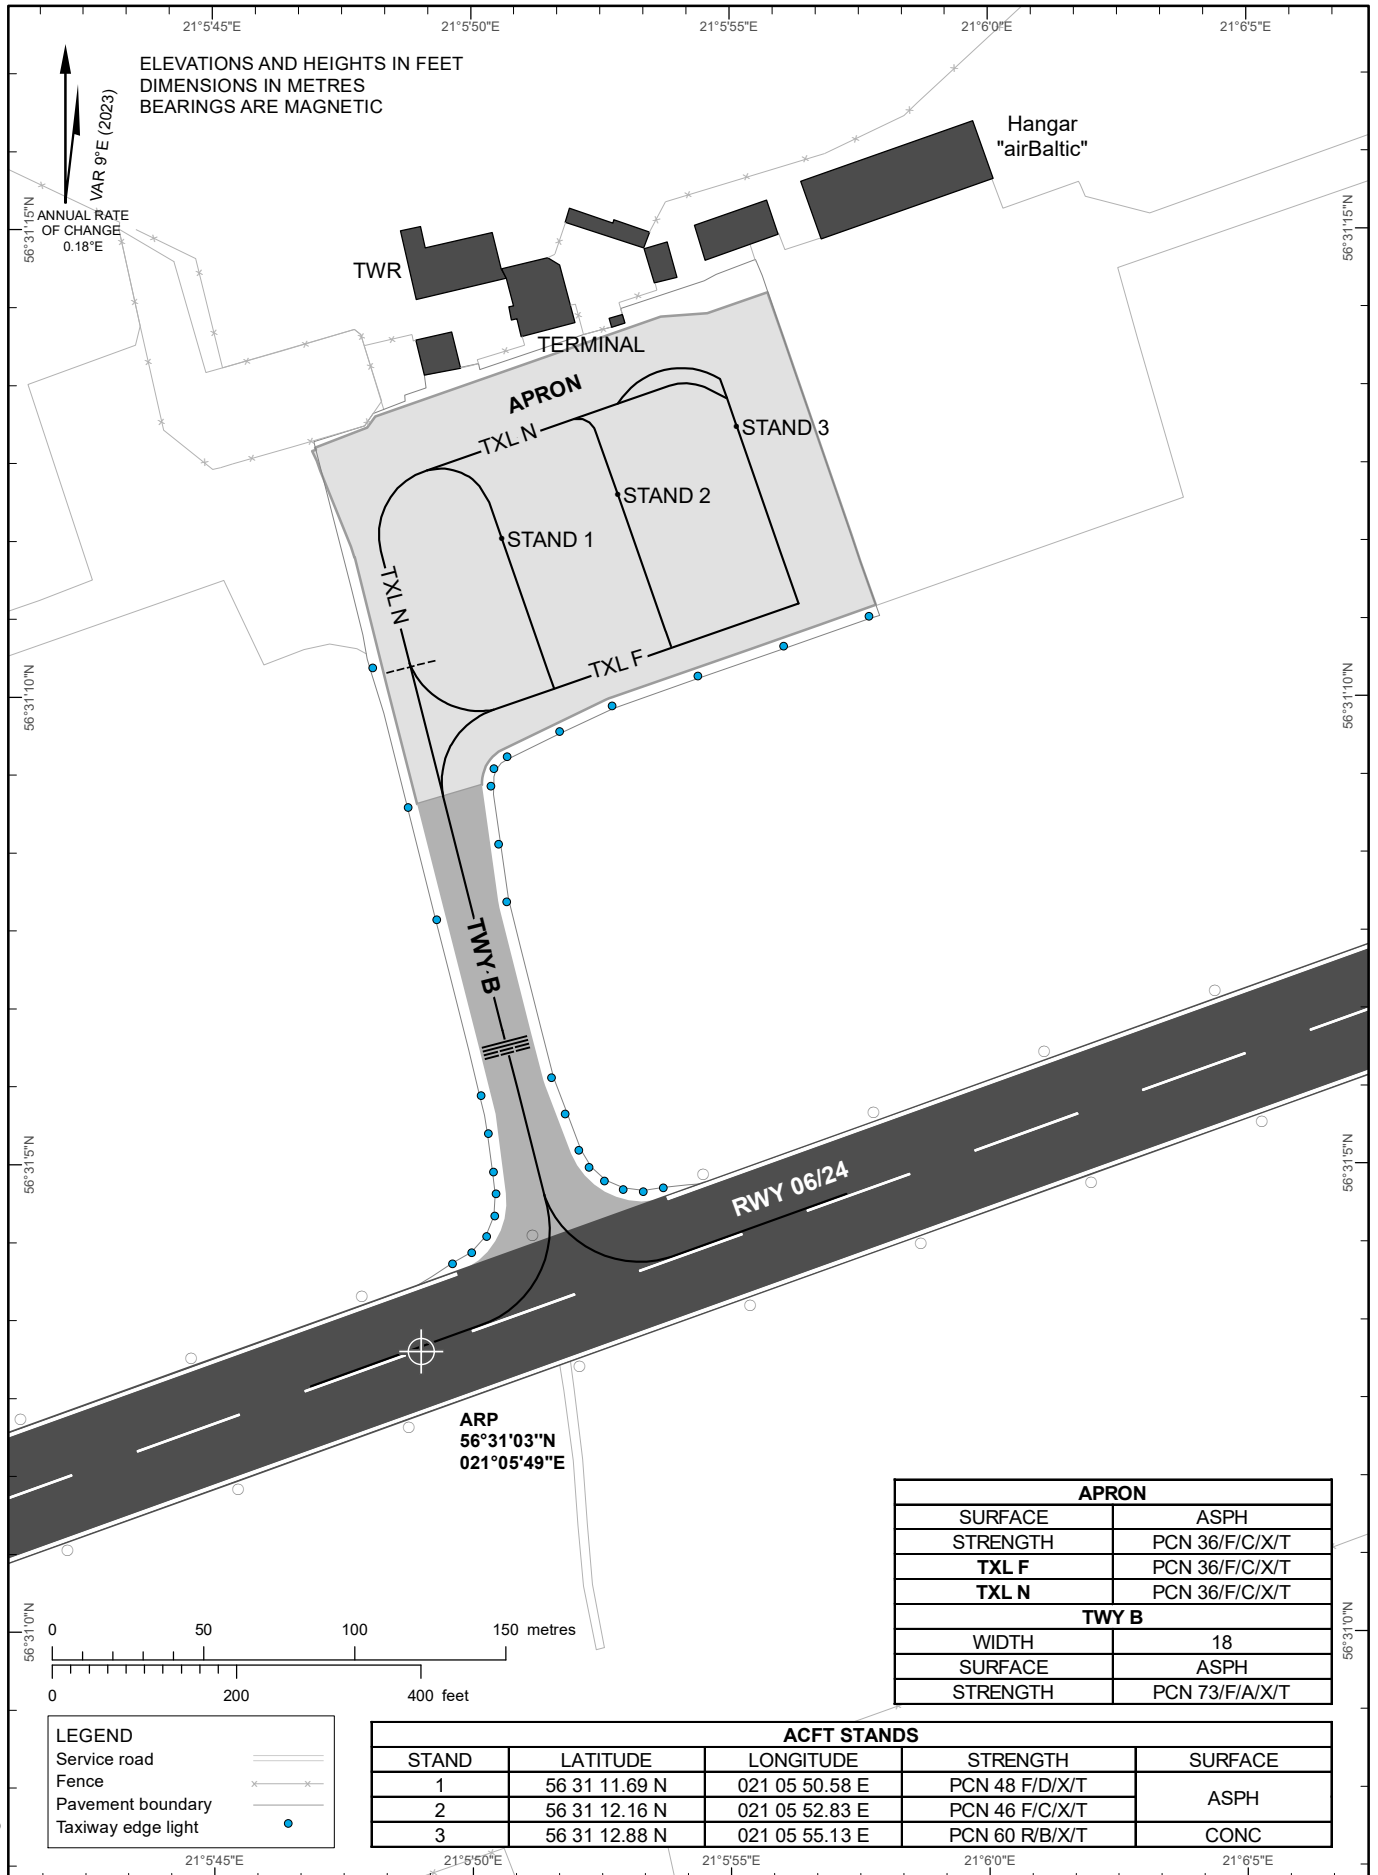

**AERODROME GROUND MOVEMENT
CHART - ICAO**

APRON ELEV 11 FT

AFIS 129.400

LIEPAJA

Changes: editorial.

INTENTIONALLY LEFT BLANK