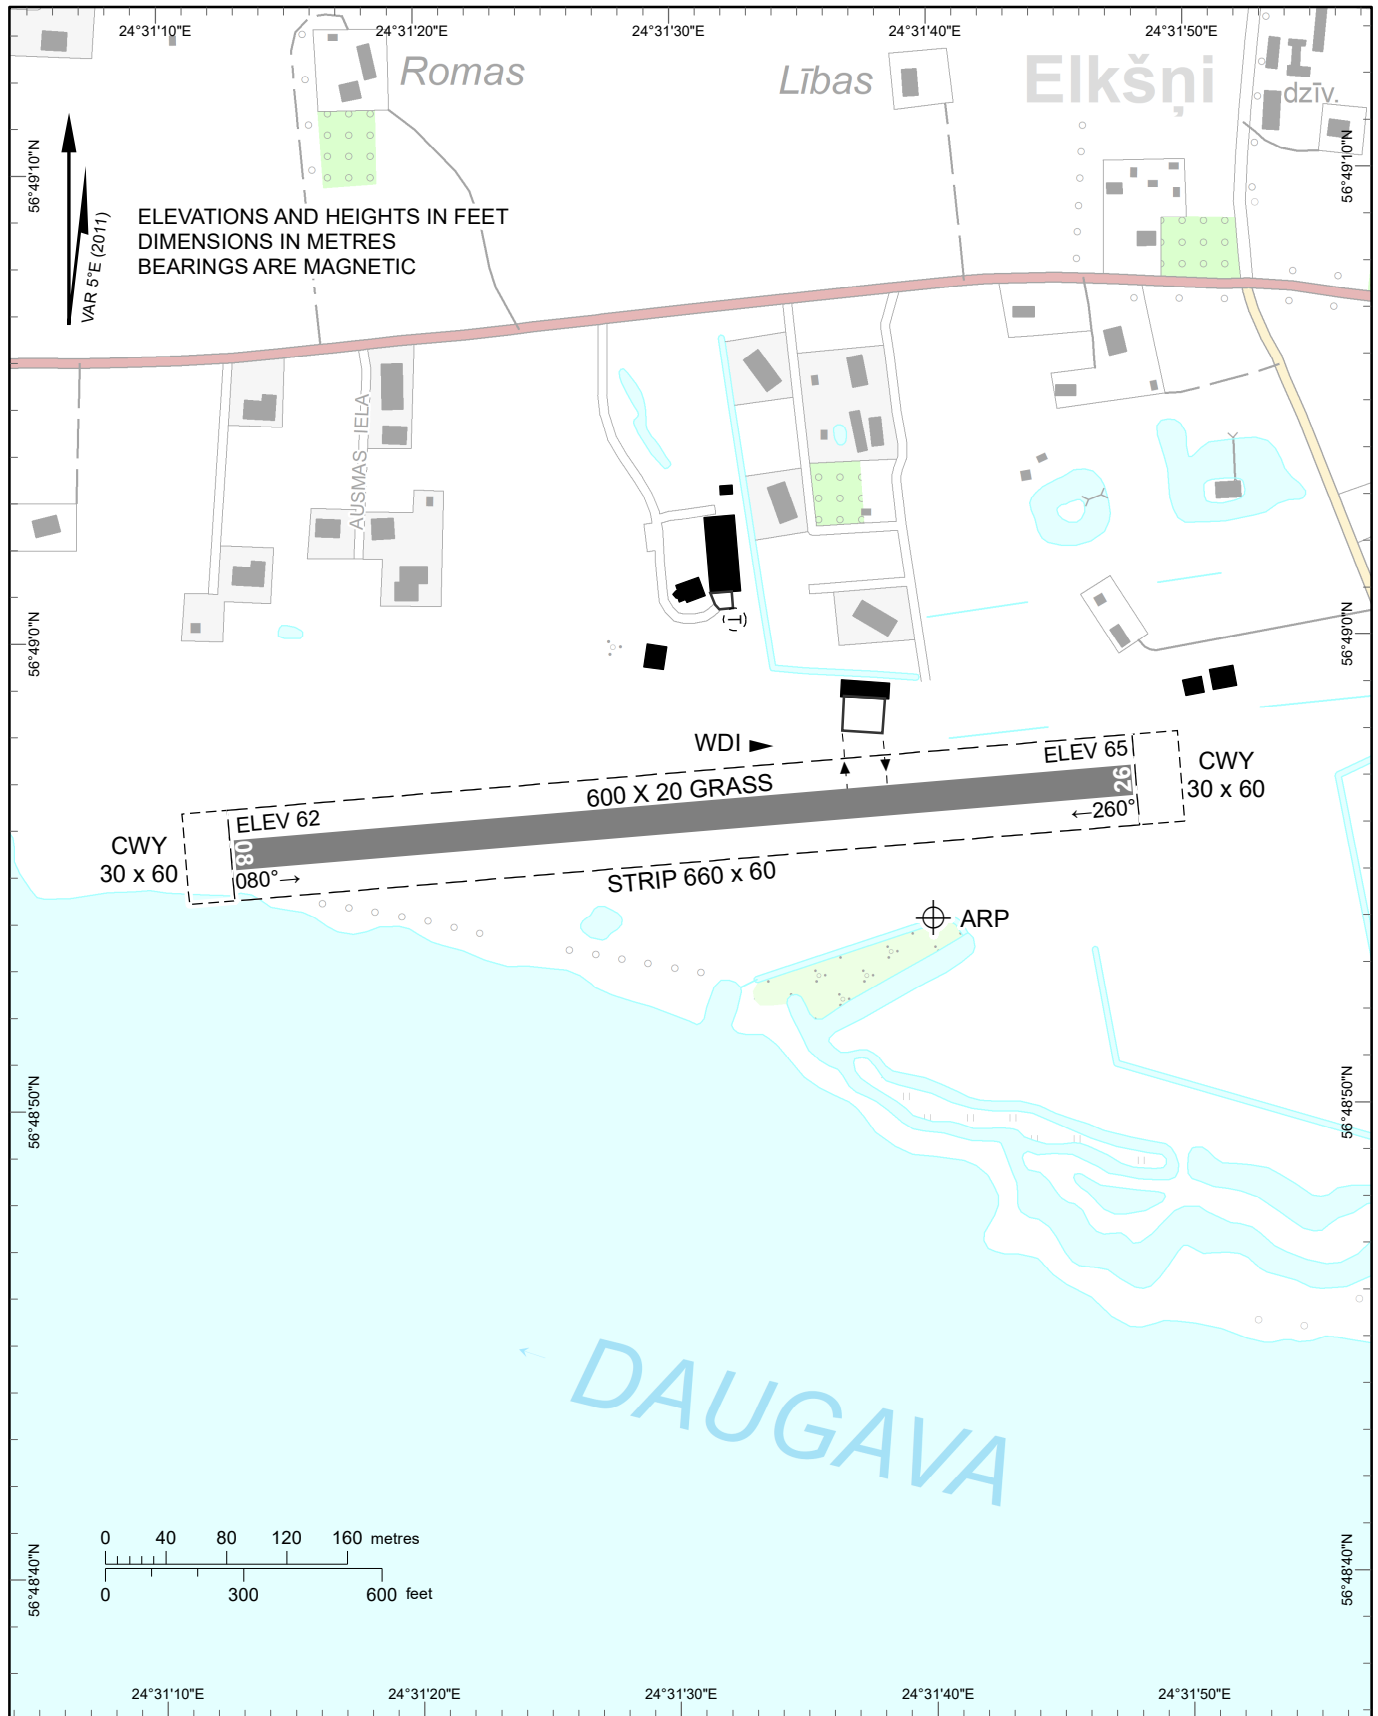

AERODROME CHART - ICAO

56°48'54"N
024°31'40"E

ELEV 65 FT

IKSHKILE

RWY	TRUE BRG	THR	RWY surface and strength (MTOW)
08	085°	56°48'55.45"N 024°31'12.64"E	GRASS MTOW 5.7 T
26	265°	56°48'56.93"N 024°31'47.92"E	GRASS MTOW 5.7 T

LEGEND

- (T) - Refuelling
- ▶ - Taxiing in/out

Changes: editorial.

INTENTIONALLY LEFT BLANK