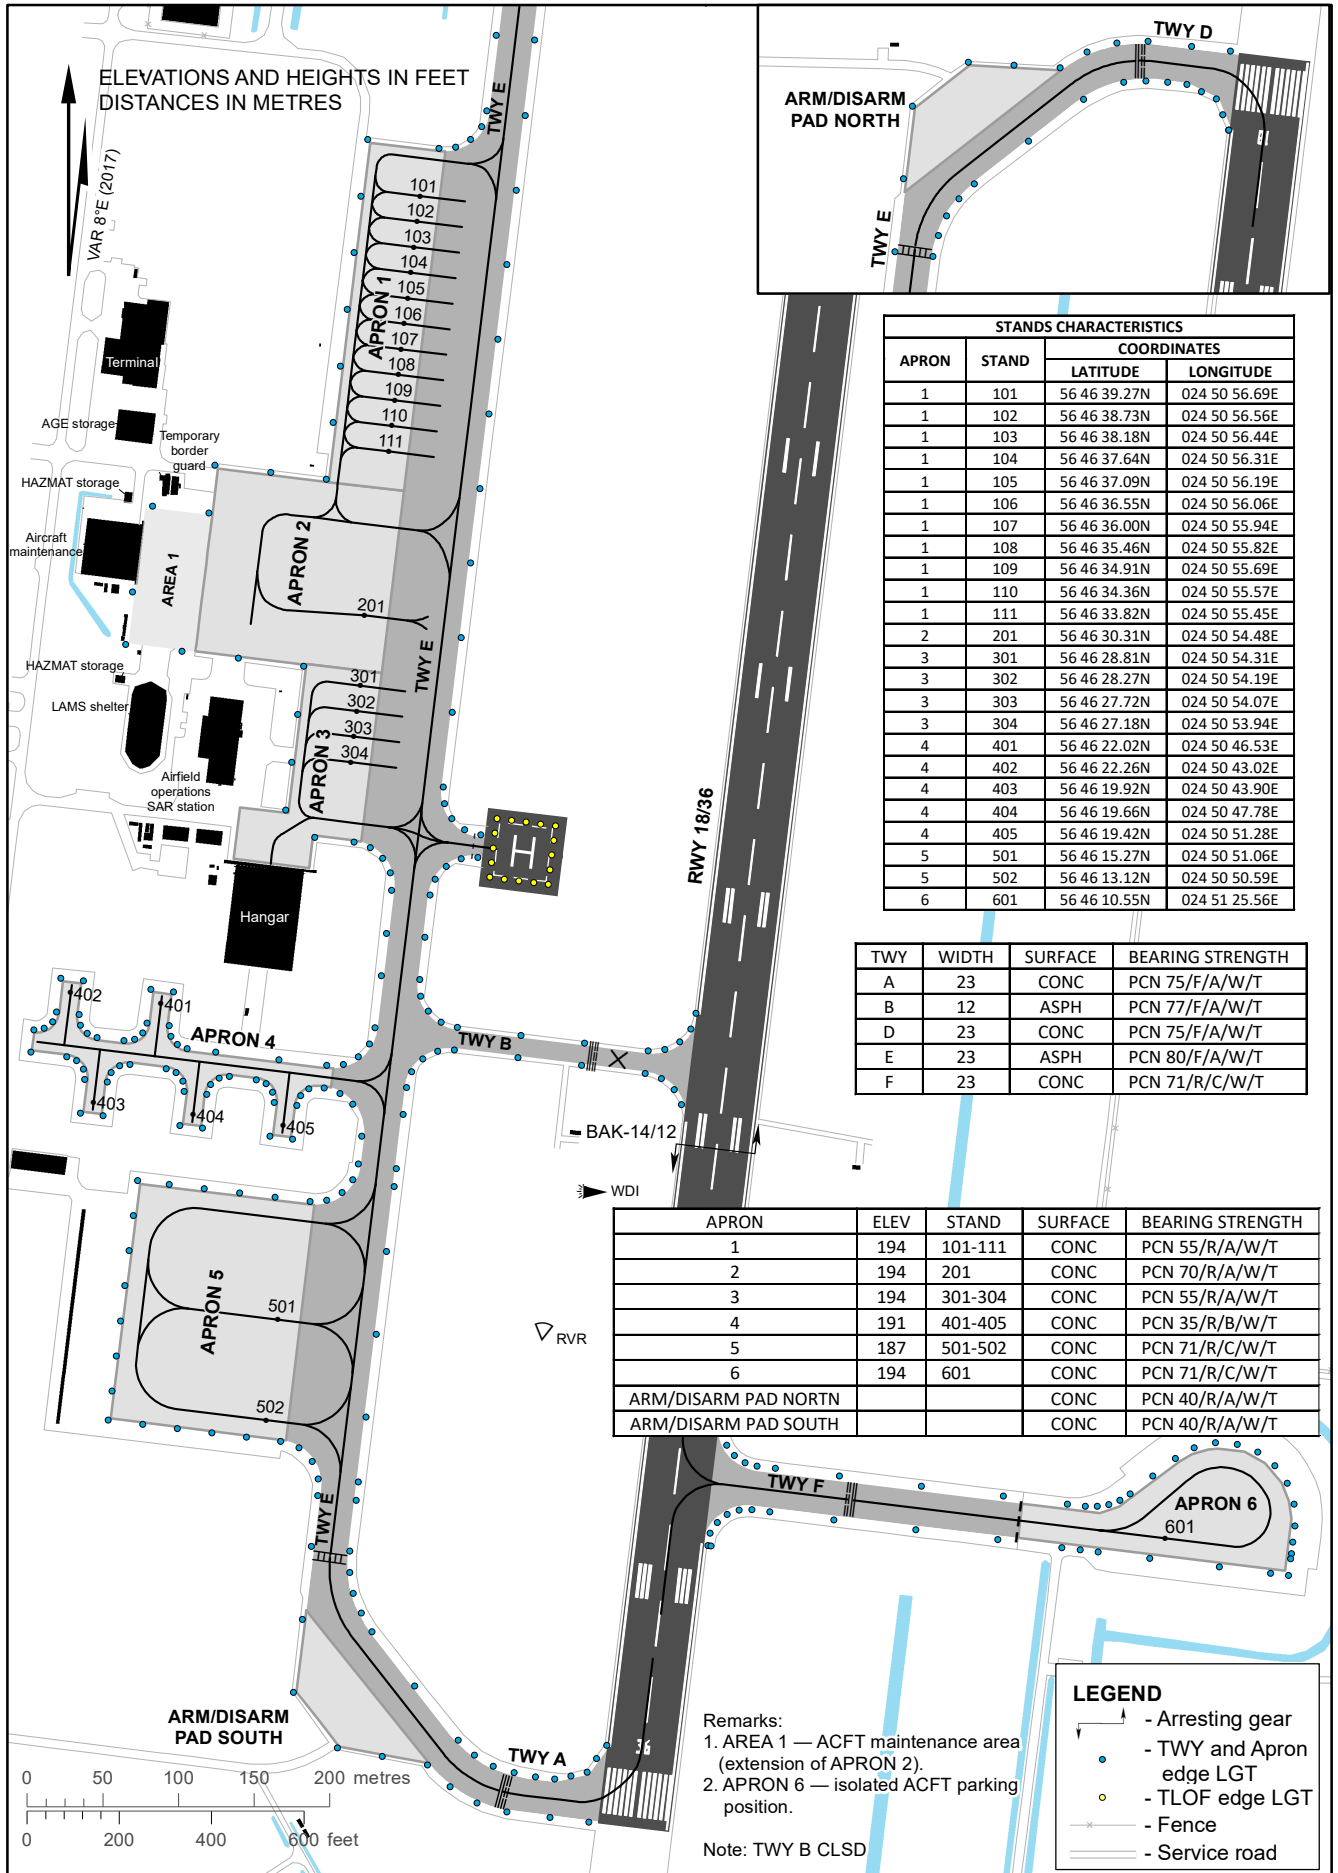

**AIRCRAFT PARKING/  
DOCKING CHART - ICAO**

**APRON ELEV  
191 FT**

TWR 118.155  
ATIS 124.805

**LIELVARDE (MIL)**

*INTENTIONALLY LEFT BLANK*