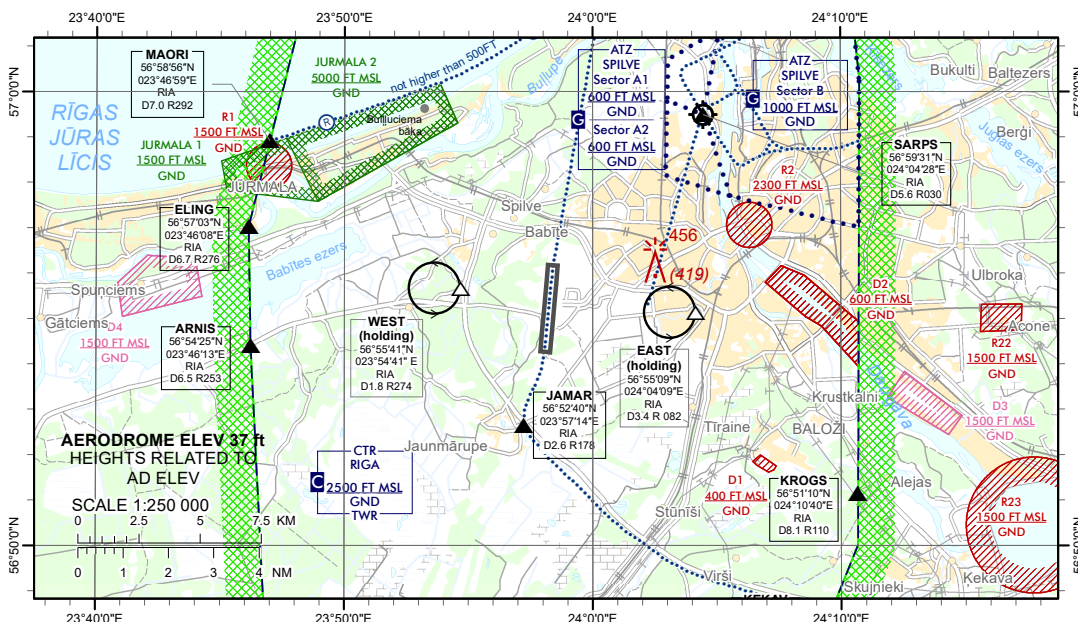

AIP SUP 026/2022
 Effective from 15 NOV 2022
 to 28 APR 2023
 Published on 11 NOV 2022

RIGA AERODROME (EVRA) - TOWER CRANE
 IN THE VICINITY OF THE AERODROME

From 20 OCT 2022 until 28 APR 2023, a tower crane will be operating in the vicinity of the aerodrome. Position of the tower crane: 565558.1N 0240231.5E, distance 4439 m from ARP and direction 76°.

Maximum crane operating elevation/height: 456 FT (139 m) MSL/405 FT (123.4 m) AGL. The working radius of the tower crane is 45 m.

The tower crane is equipped with type A low intensity red light.

POSITION OF TOWER CRANE