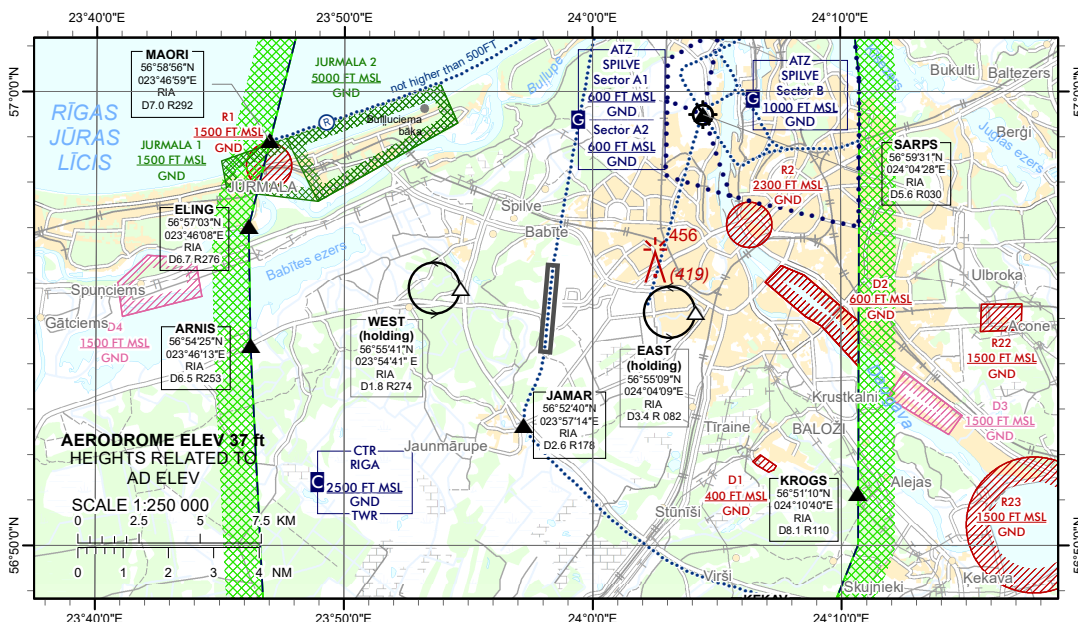

AIP SUP 008/2023
 Effective from 28 APR 2023
 to 31 AUG 2023
 Published on 25 APR 2023

RIGA AERODROME (EVRA) - TOWER CRANE
 IN THE VICINITY OF THE AERODROME

From 28 APR 2023 until 31 AUG 2023, a tower crane will be operating in the vicinity of the aerodrome. Position of the tower crane: 565558.1N 0240231.5E, distance 4439 m from ARP and direction 76°.

Maximum crane operating elevation/height: 456 FT (139 m) MSL/405 FT (123.4 m) AGL. The working radius of the tower crane is 45 m.

The tower crane is equipped with type A low intensity red light.

POSITION OF TOWER CRANE