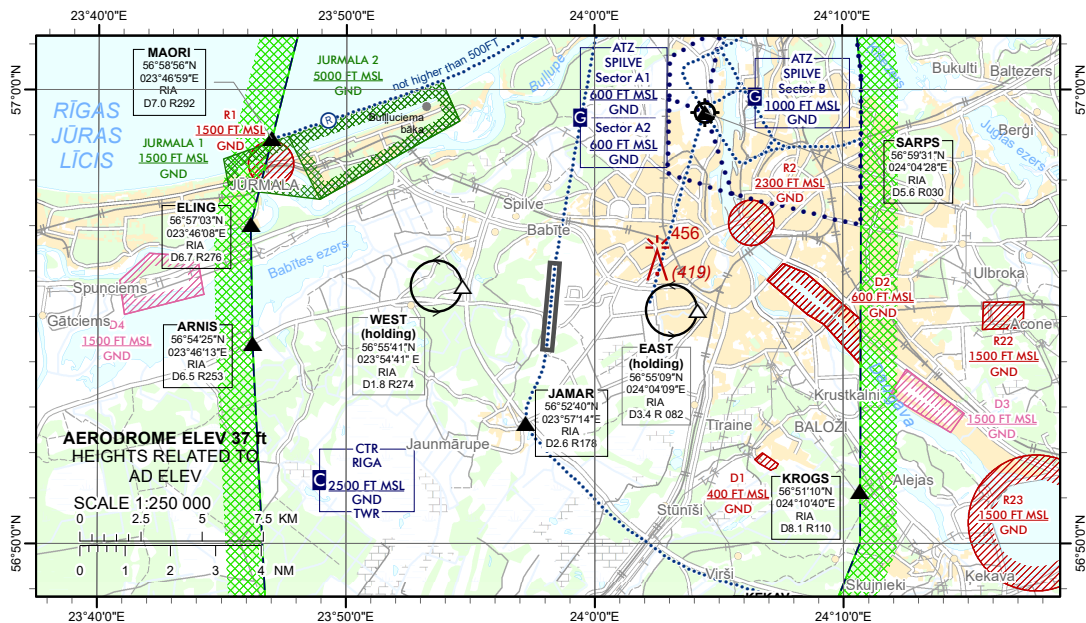

AIP SUP 012/2023
 Effective from 31 AUG 2023
 to 30 SEP 2023
 Published on 25 AUG 2023

RIGA AERODROME (EVRA) - TOWER CRANE
 IN THE VICINITY OF THE AERODROME

From 31 AUG 2023 until 30 SEP 2023, a tower crane will be operating in the vicinity of the aerodrome. Position of the tower crane: 565558.1N 0240231.5E, distance 4439 m from ARP and direction 76°.

Maximum crane operating elevation/height: 456 FT (139 m) MSL/405 FT (123.4 m) AGL. The working radius of the tower crane is 45 m.

The tower crane is equipped with type A low intensity red light.

POSITION OF TOWER CRANE