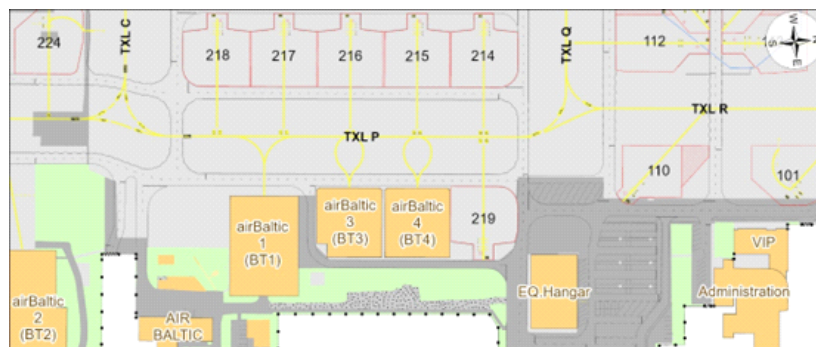

REPUBLIC OF LATVIA

Tel: +371 67300664
Fax: +371 67300660
Email: ais@lgs.lv
AFS: EVRAYNYX
URL: https://ais.lgs.lv

State Joint-stock Company
"Latvijas gaisa satiksme"
Aeronautical
Information Service
Muzeju iela 3
Lidosta "Rīga"
Mārupes pag., Mārupes nov.
LV-1053, Latvija

AIP SUP 019/2024
Effective from 27 DEC 2024
to 19 MAR 2025
Published on 19 DEC 2024

**RIGA AERODROME (EVRA) - CHANGES IN
APRON 2 AND CHARACTERISTICS OF STAND 219**

REF: AIP EVRA AD 2.24.2

The information of this SUP will be incorporated in AIP Latvia with the effective date 20 MAR 2025.

As of **27 DEC 2024**, the construction of the new aircraft maintenance hangars airBaltic 3 and airBaltic 4 will be completed (see Figure 1), and the markings and characteristics of aircraft stand 219 will be changed as follows:

Apron	Stand	Standart taxi route				Stand coordinates		Push-back required	MAX wing-span (M)	MAX lenght (M)
		ARR 18	DEP 18	ARR 36	DEP 36	Latitude	Longitude			
2	219	Y-C-P	P-Q-F-G	D-F-Q-P	P-Q-F-A	565508.37N	0235842.87E	YES	35.10	38.71

Figure 1

RIGA AERODROME (EVRA) - CHANGES IN APRON 2

Replaces AIP SUP 010/2024 and AIP SUP 011/2024