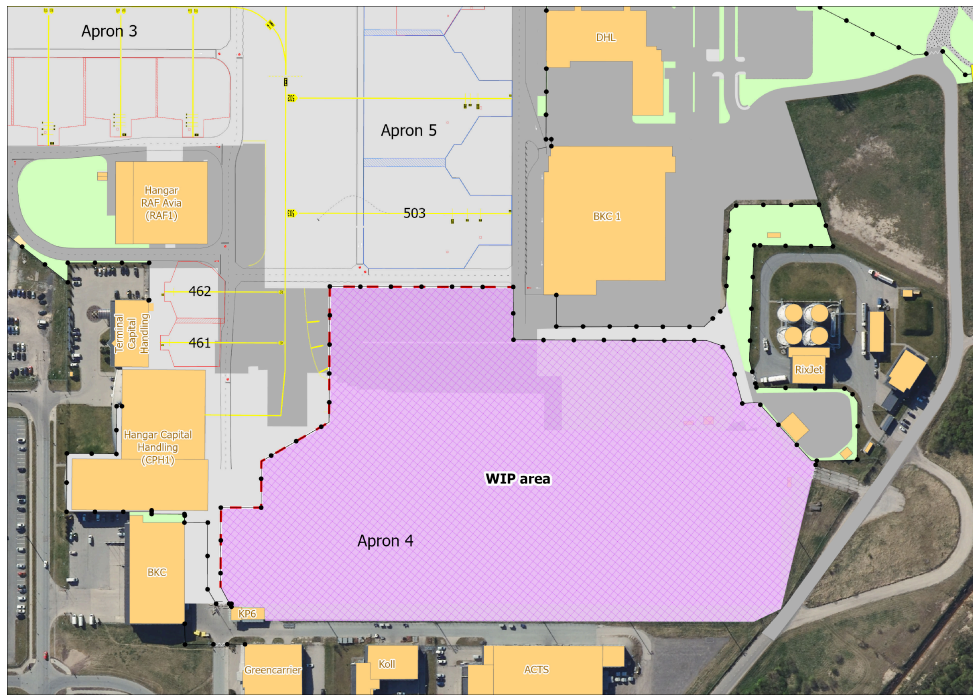

REPUBLIC OF LATVIA

Tel: +371 67300664
Fax: +371 67300660
Email: ais@lgs.lv
AFS: EVRAYNYX
URL: https://ais.lgs.lv

State Joint-stock Company
"Latvijas gaisa satiksme"
Aeronautical
Information Service.
Muzeju iela 3
Lidosta "Rīga"
Mārupes pag., Mārupes nov.
LV-1053, Latvija

AIP SUP 006/2026
Effective from 19 MAR 2026
to 13 MAY 2026
Published on 06 MAR 2026

RIGA AERODROME (EVRA) - APRONS 4 AND 5 RESTRICTIONS

Ref: EVRA AD 2.24.2

Reconstruction works on Apron 4 at Riga Aerodrome are ongoing (see Appendix 1).

During **Phase 2** of reconstruction works:

- the portion of **TXL E1** beyond stand **461** is closed;
- aircraft stands **401, 402, 467–479** are closed;
- **TLOF H471–H474** are closed;
- for aircraft stands **503** and **462**, the characteristics are amended as follows:

Apron	Stand	Coordinates		Pushback required	MAX wing-span (M)	MAX length (M)
4	462	565543.08 N	0235851.04 E	YES	28.65	30.30
5	503	565549.23 N	0235849.19 E	YES	51.92	61.50

- for aircraft stand **503**, the A-VDGS and aircraft stand manoeuvring guidance lights are deactivated.

AIP SUP 006/2026
APPENDIX 1

RIGA AERODROME (EVRA) – APRONS 4 AND 5 RESTRICTIONS

AIP LATVIA

AIS Latvijas gaisa satiksme