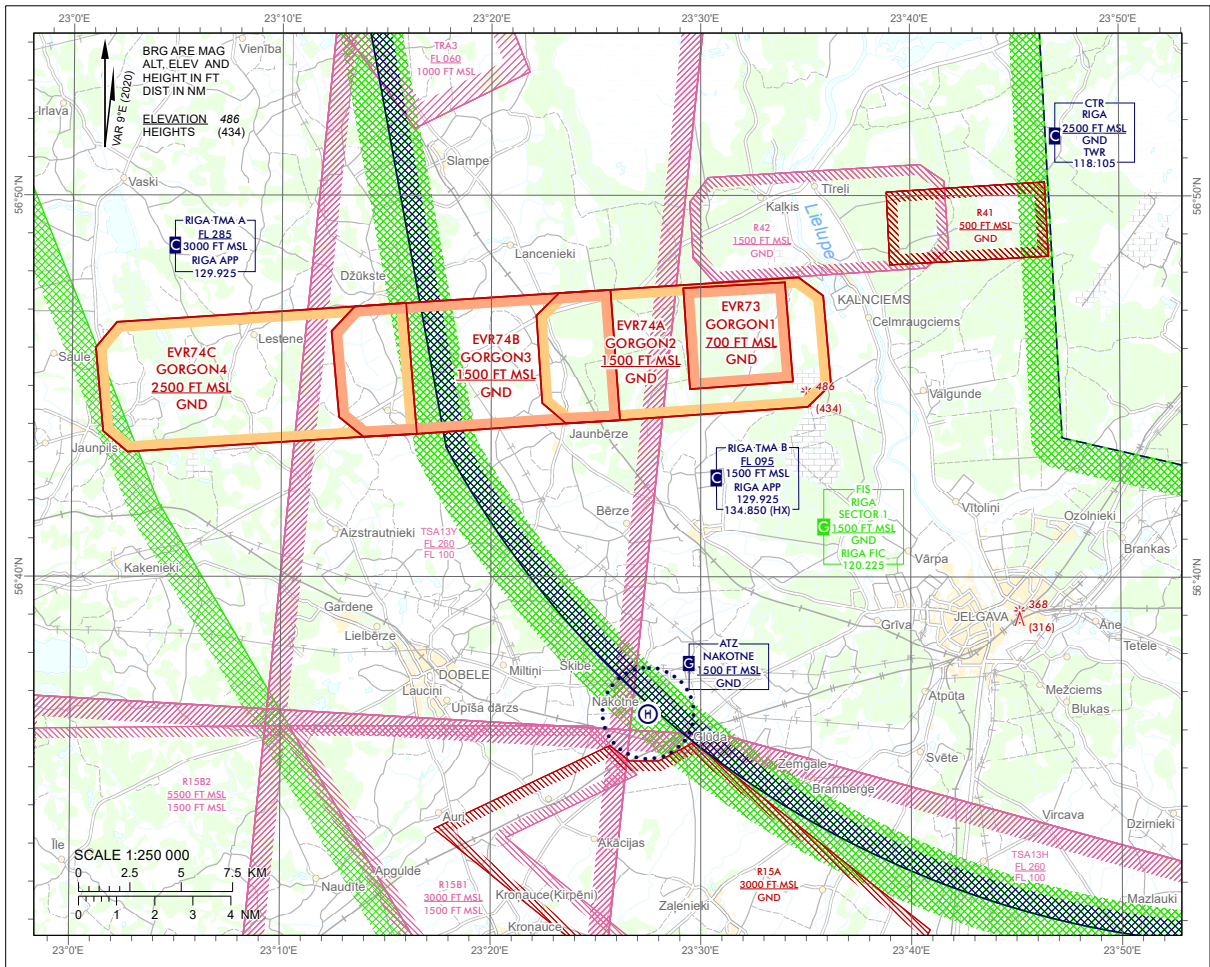

AIS Latvijas gaisa satiksme